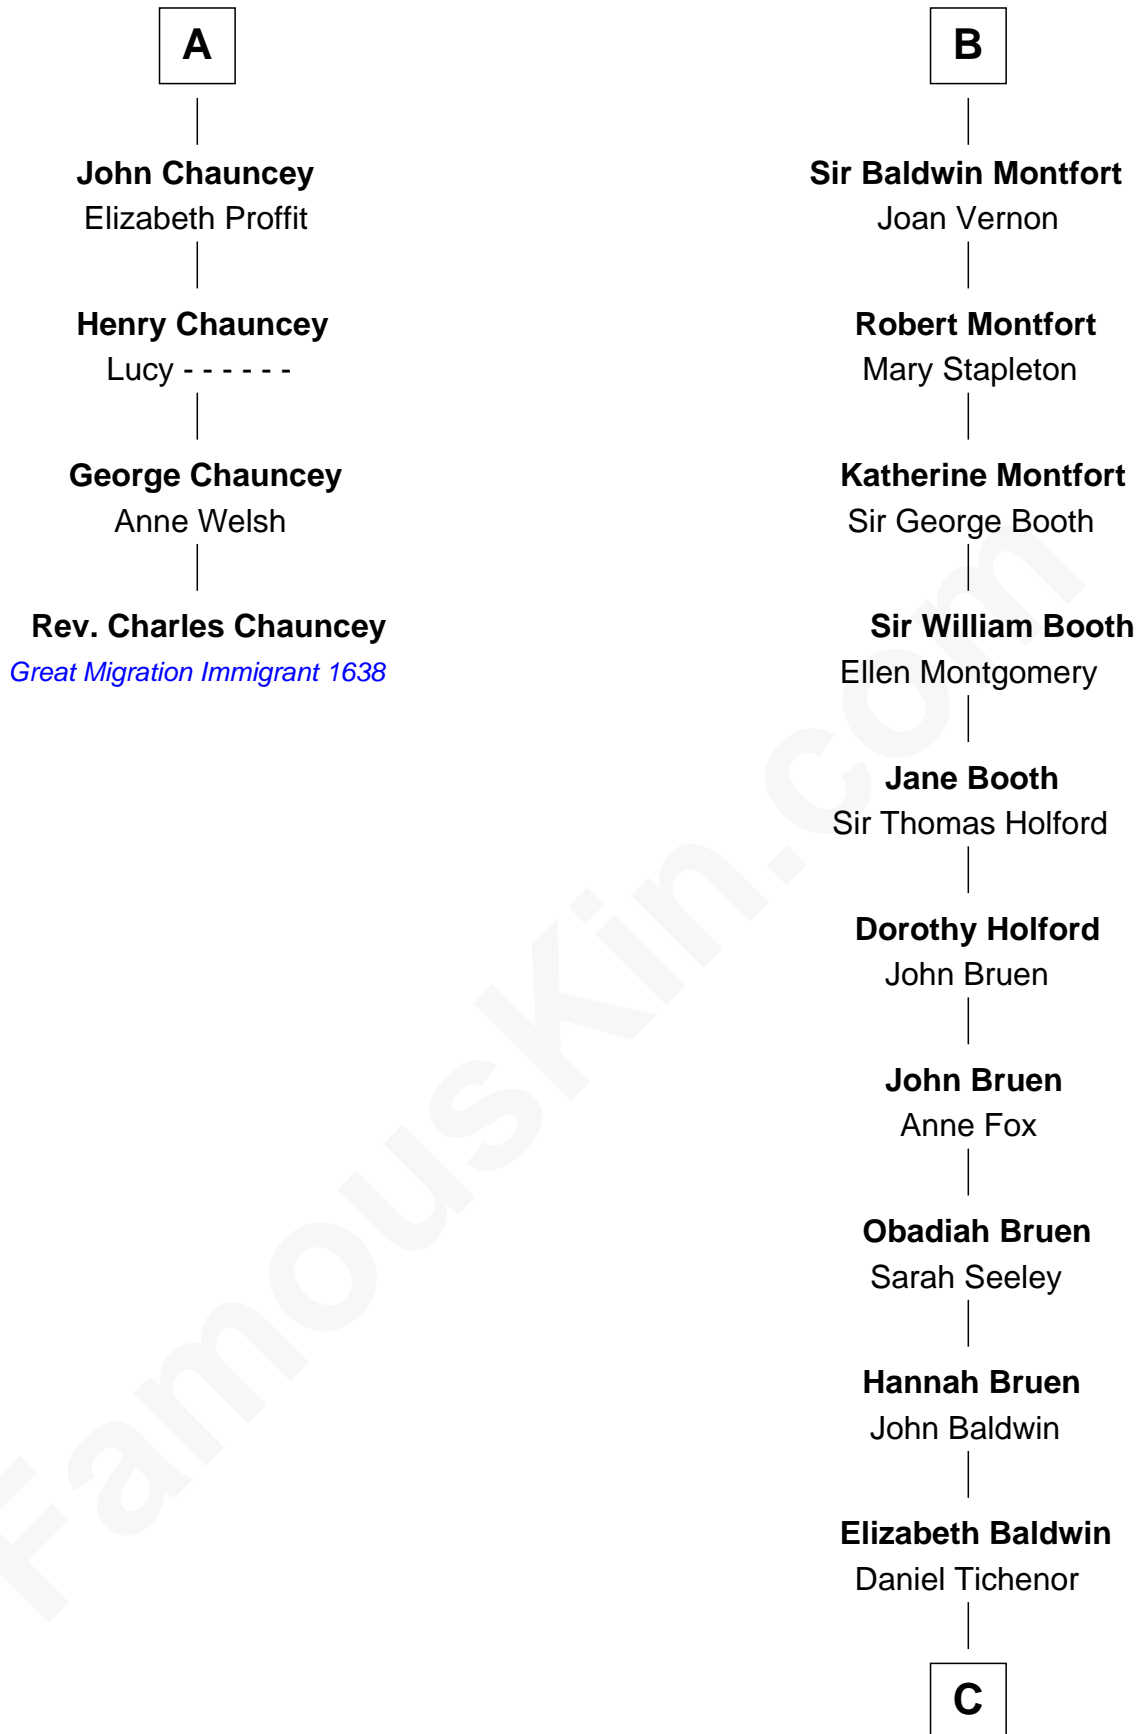

# FamousKin.com Relationship Chart of

**Rev. Charles Chauncey**

(1589 - 1671/2) Great Migration Immigrant 1638

10th cousin 10 times removed of

**Isaac Taylor Tichenor**

President of Auburn University

**C**

**Joseph Tichenor**

Elizabeth - - - - -

**Daniel Tichenor**

Anna Byram

**James Tichenor**

Margaret Bennett

**Isaac Taylor Tichenor**

*President of Auburn University*

FamousKin.com