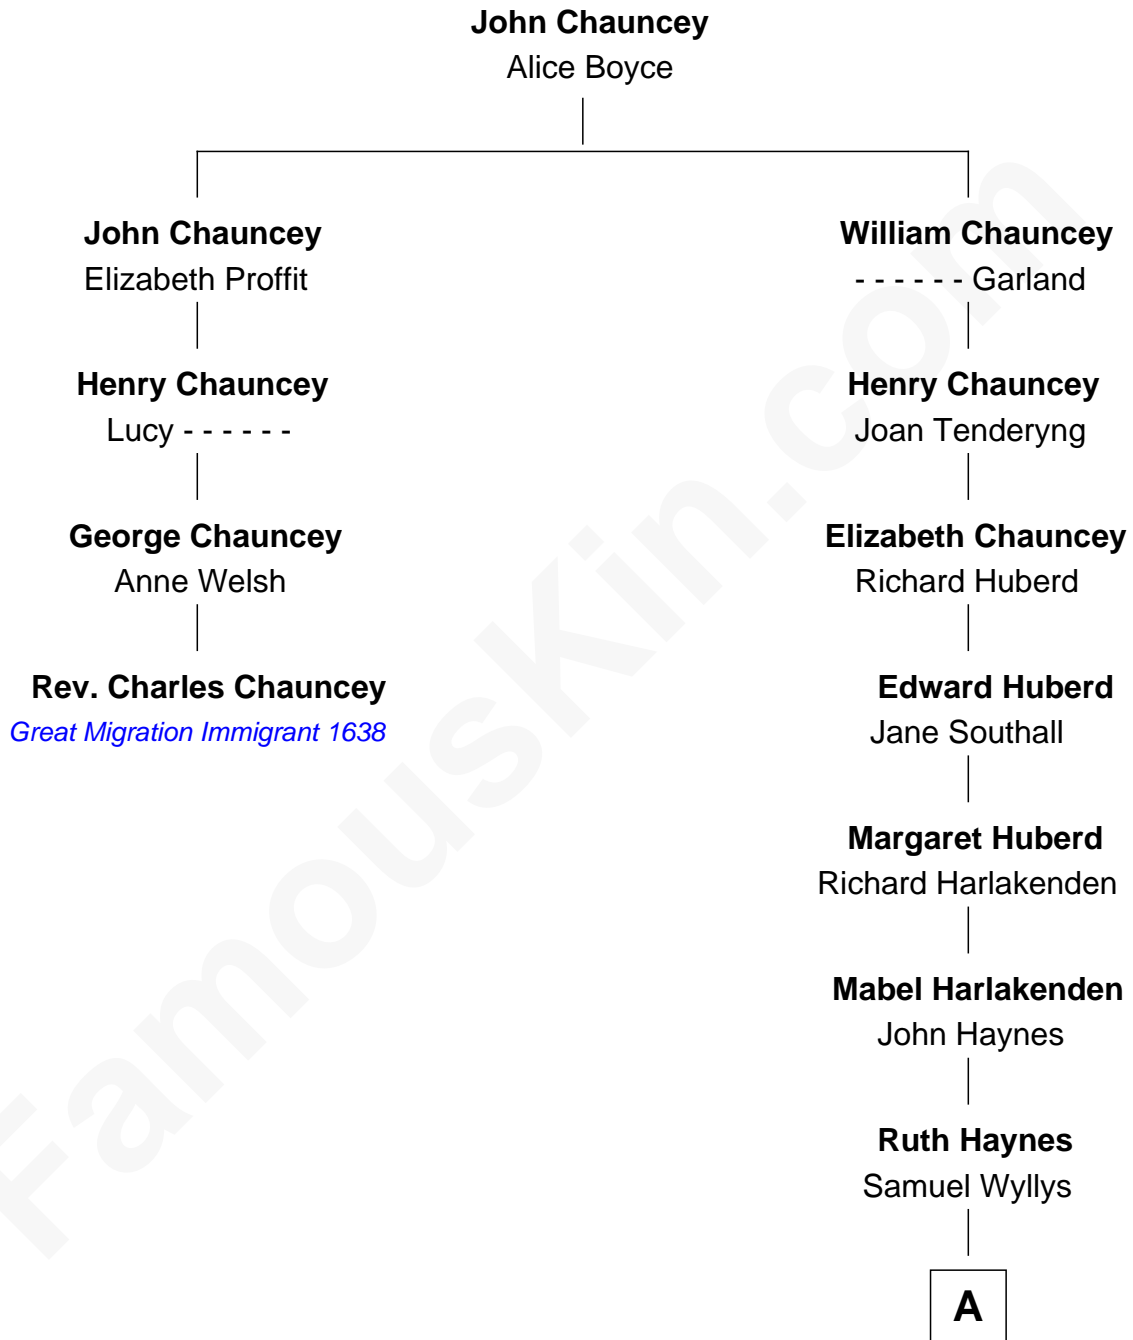

FamousKin.com

Relationship Chart of

Rev. Charles Chauncey

(1589 - 1671/2) *Great Migration Immigrant 1638*

3rd cousin 11 times removed of

Frank Lloyd Wright
American Architect

A

—
Mehitable Wyllys

Daniel Russell

—
Mabel Russell

John Hubbard

—
Daniel Hubbard

Martha Coit

—
Capt. Russell Hubbard

Mary Gray

—
Martha Hubbard