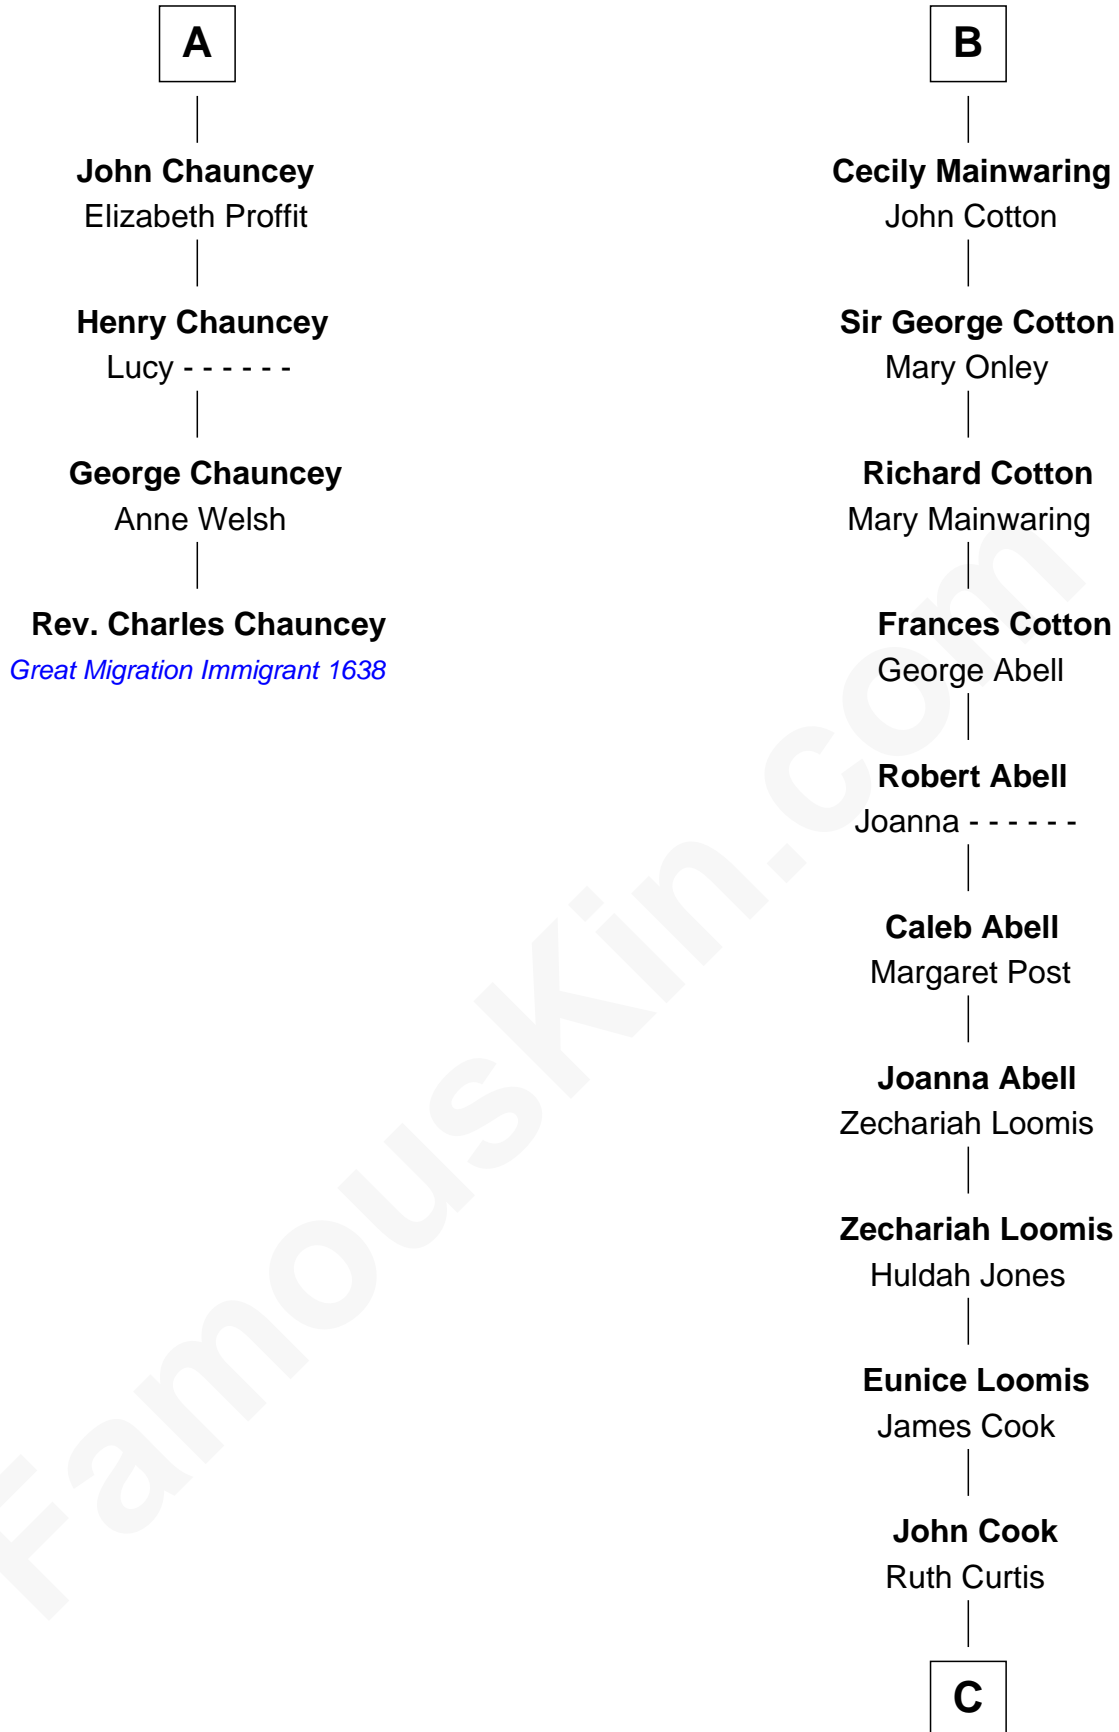

FamousKin.com
Relationship Chart of
Rev. Charles Chauncey

(1589 - 1671/2) Great Migration Immigrant 1638

10th cousin 11 times removed of

Shadoe Stevens
Radio Disc Jockey

Sir William de Ferrers
 Agnes of Chester