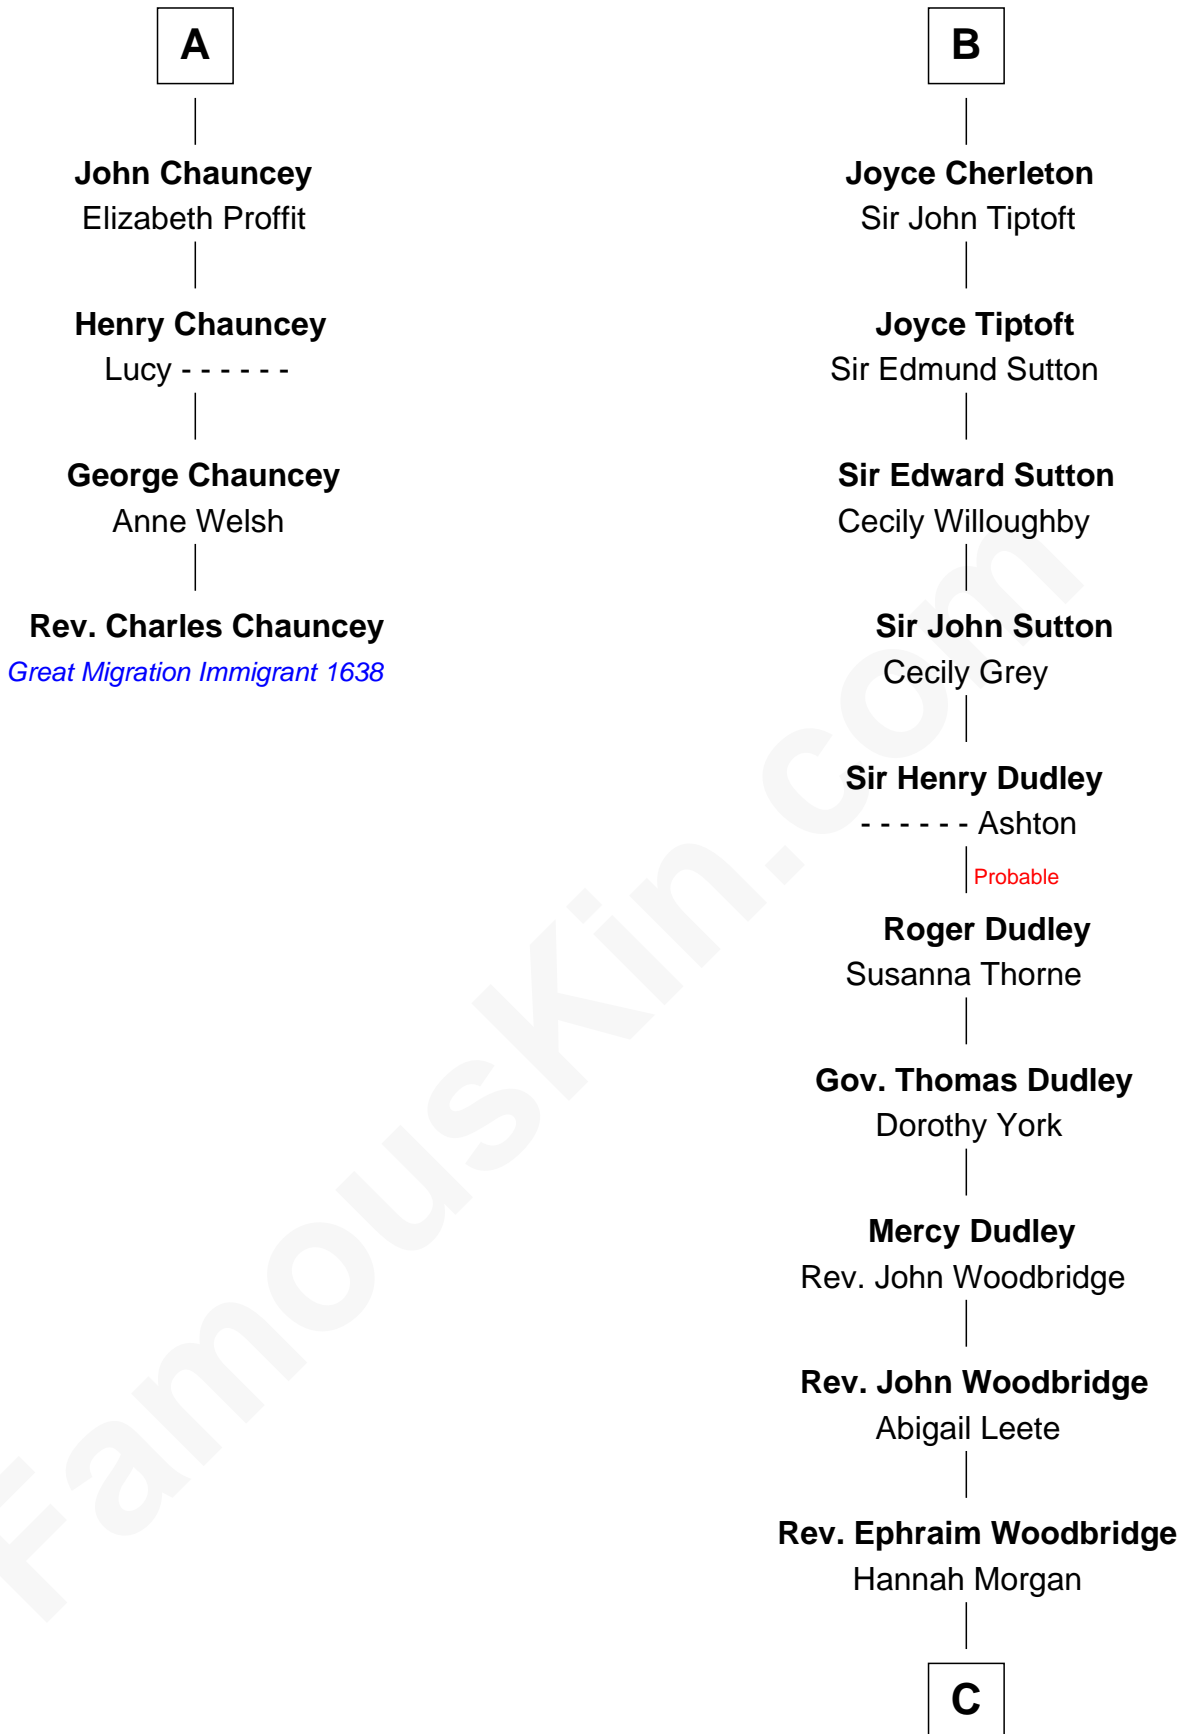

FamousKin.com

Relationship Chart of

Rev. Charles Chauncey

(1589 - 1671/2) Great Migration Immigrant 1638

10th cousin 9 times removed of

William Woodbridge
2nd Governor of Michigan

C

|
Dr. Dudley Woodbridge
Sarah Sheldon

|
Dudley Woodbridge
Lucy Backus

|
William Woodbridge
2nd Governor of Michigan

FamousKin.com