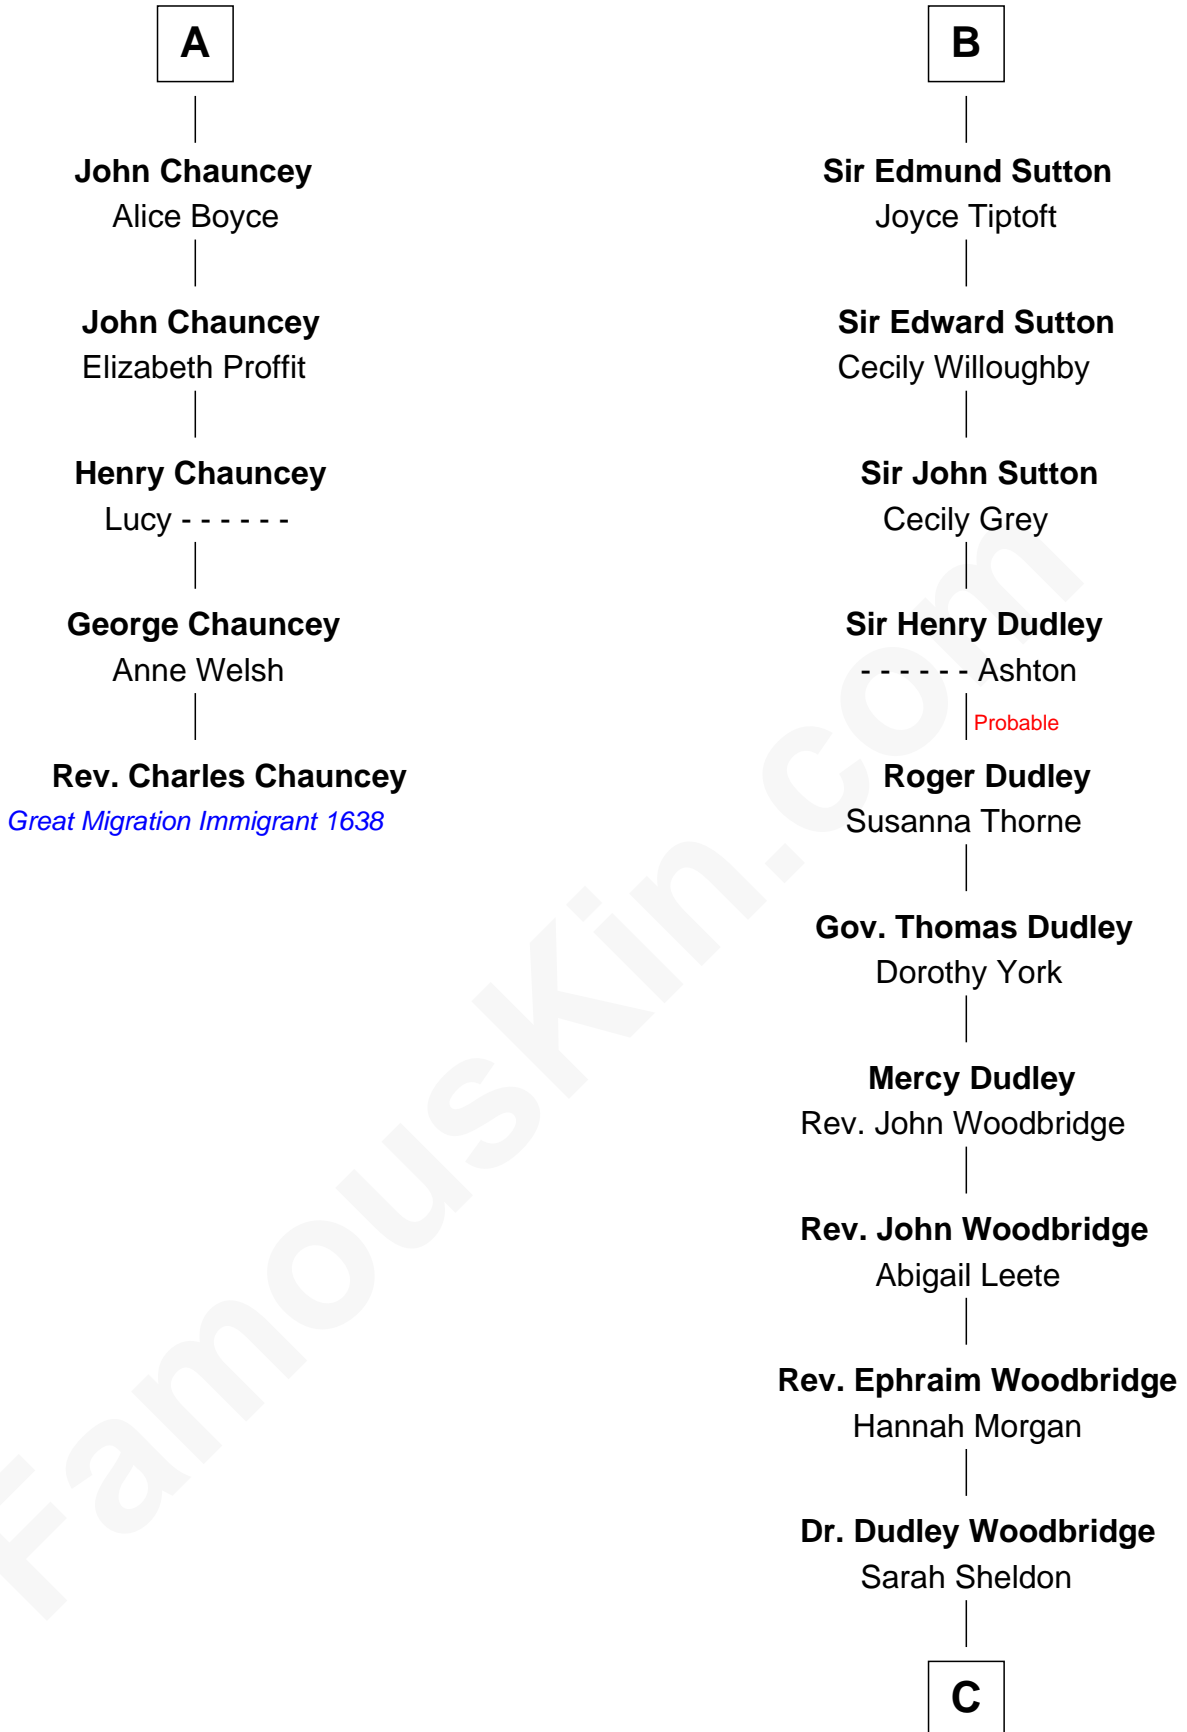

FamousKin.com

Relationship Chart of

Rev. Charles Chauncey

(1589 - 1671/2) Great Migration Immigrant 1638

11th cousin 7 times removed of

William Woodbridge
2nd Governor of Michigan

Sir William Marshal

Isabel de Clare

C

|
Dudley Woodbridge

Lucy Backus

|
William Woodbridge

2nd Governor of Michigan

FamousKin.com