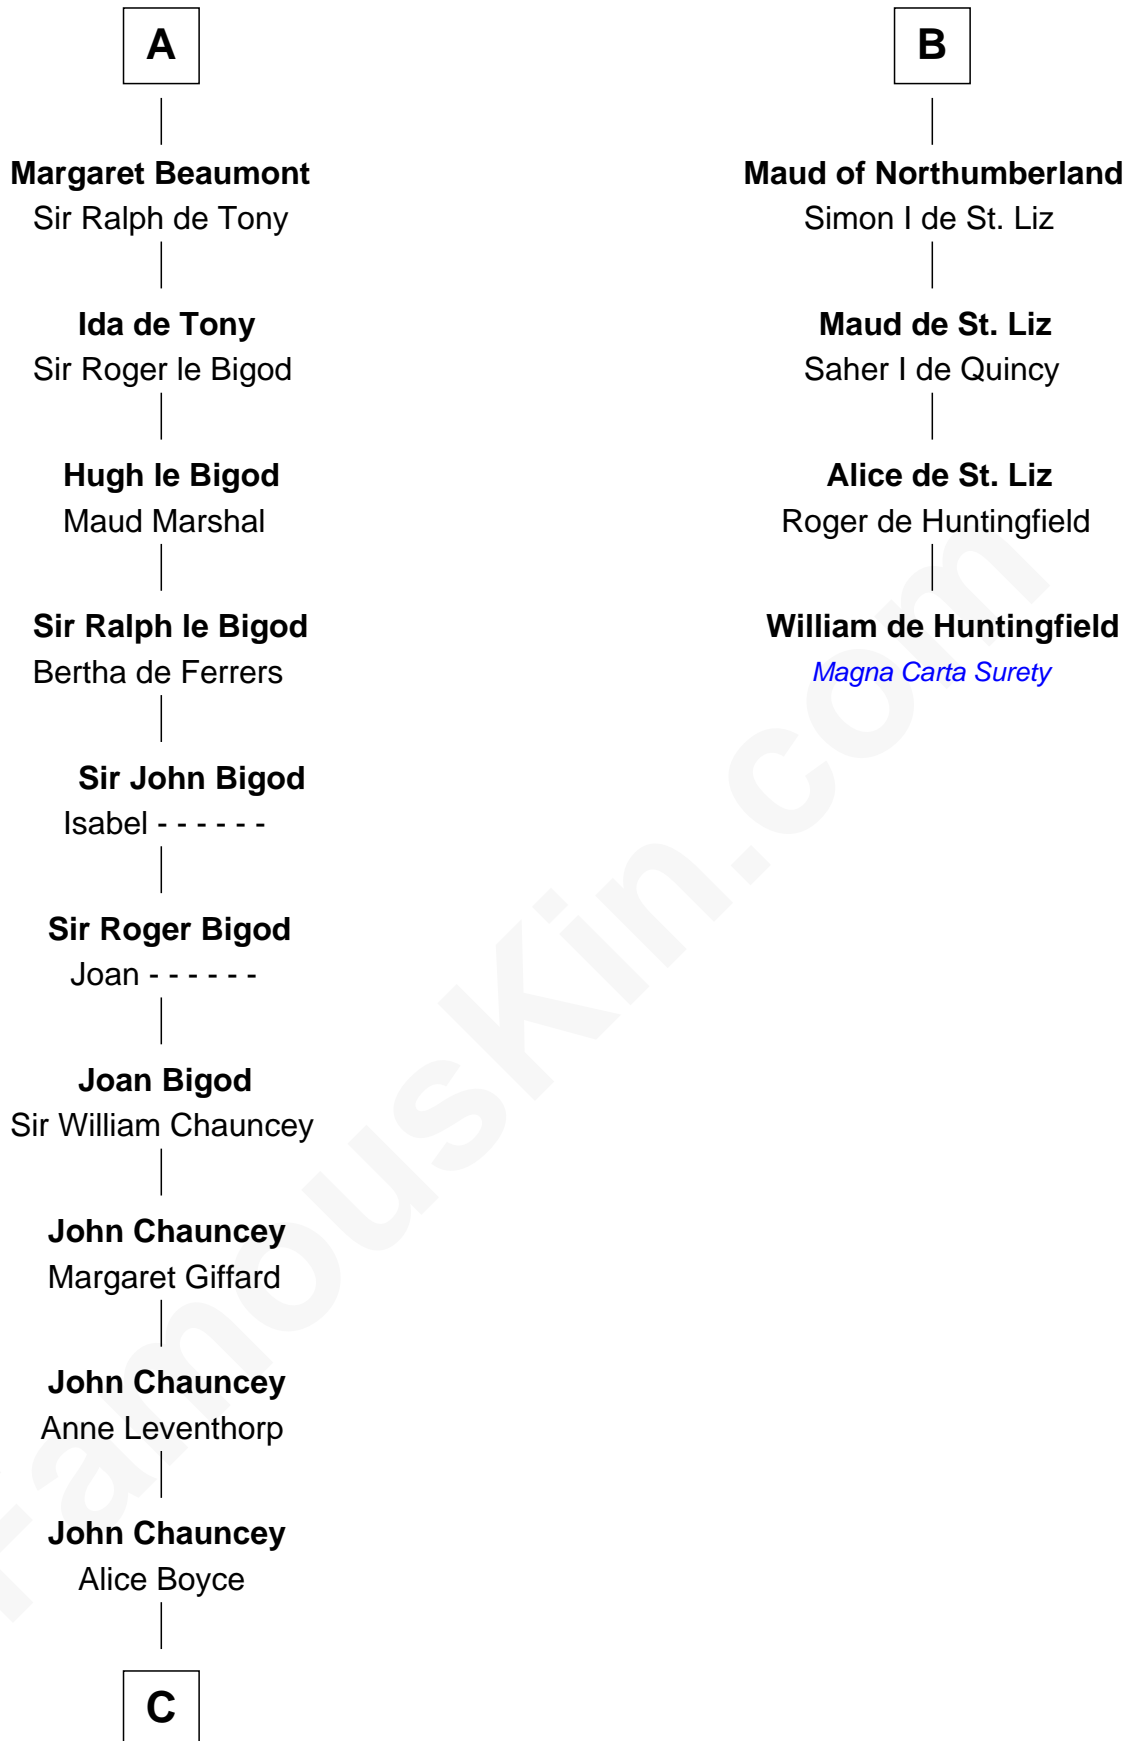

FamousKin.com Relationship Chart of

Rev. Charles Chauncey

(1589 - 1671/2) Great Migration Immigrant 1638

10th cousin 10 times removed of

William de Huntingfield

Magna Carta Surety

Fulk I of Anjou

C

John Chauncey
Elizabeth Proffit

Henry Chauncey
Lucy - - - - -

George Chauncey
Anne Welsh

Rev. Charles Chauncey
Great Migration Immigrant 1638

FamousKin.com