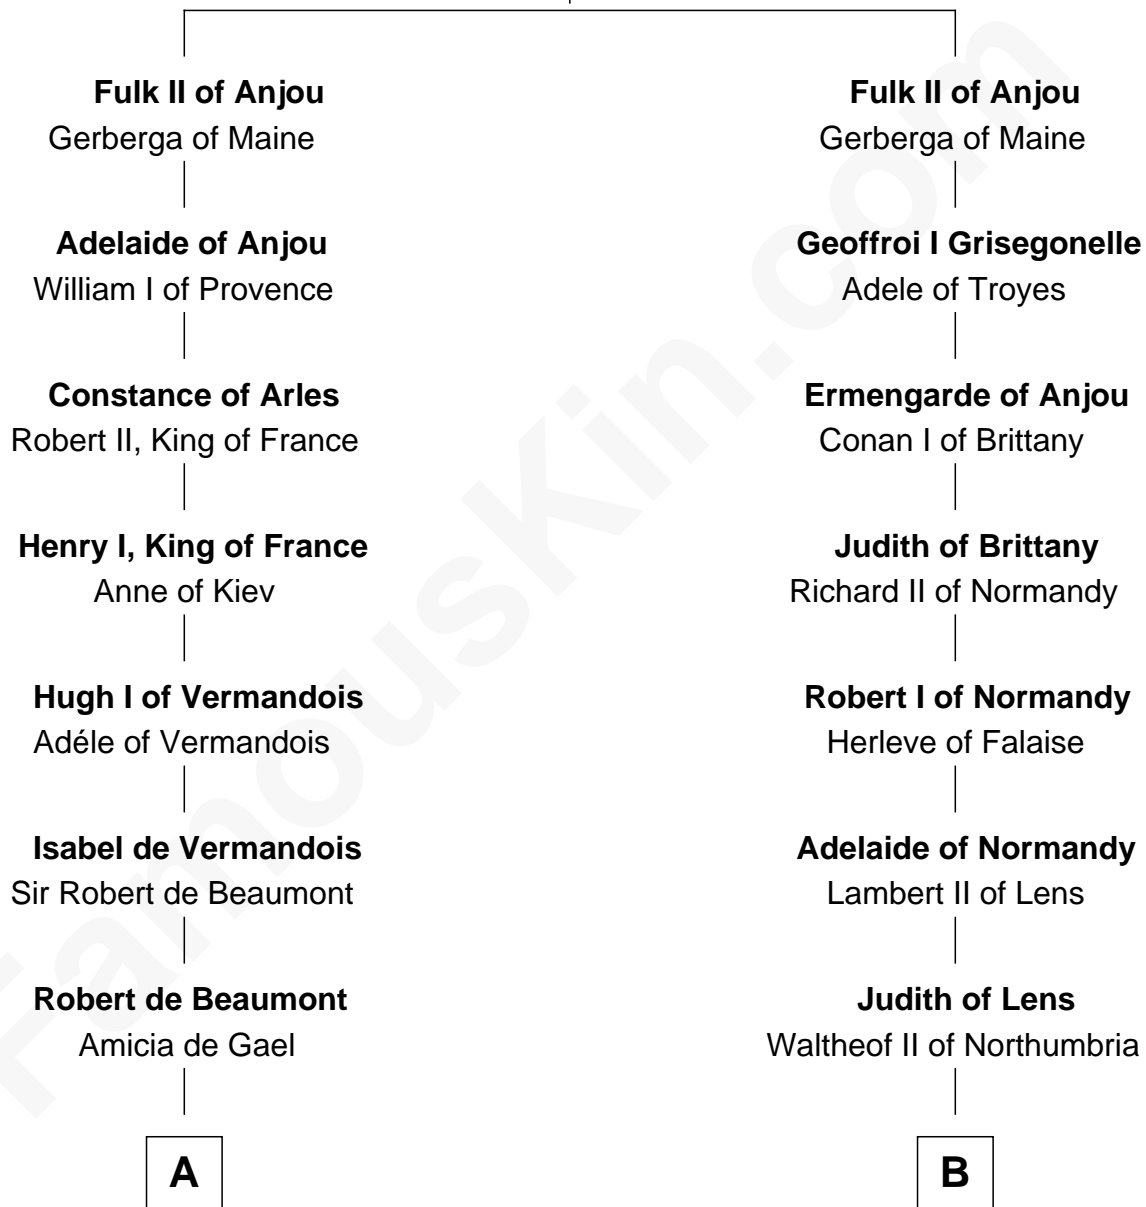

FamousKin.com Relationship Chart of

Rev. Charles Chauncey

(1589 - 1671/2) Great Migration Immigrant 1638

10th cousin 10 times removed of

William de Huntingfield

Magna Carta Surety

Fulk I of Anjou

C

John Chauncey
Elizabeth Proffit

Henry Chauncey
Lucy - - - - -

George Chauncey
Anne Welsh

Rev. Charles Chauncey
Great Migration Immigrant 1638

FamousKin.com