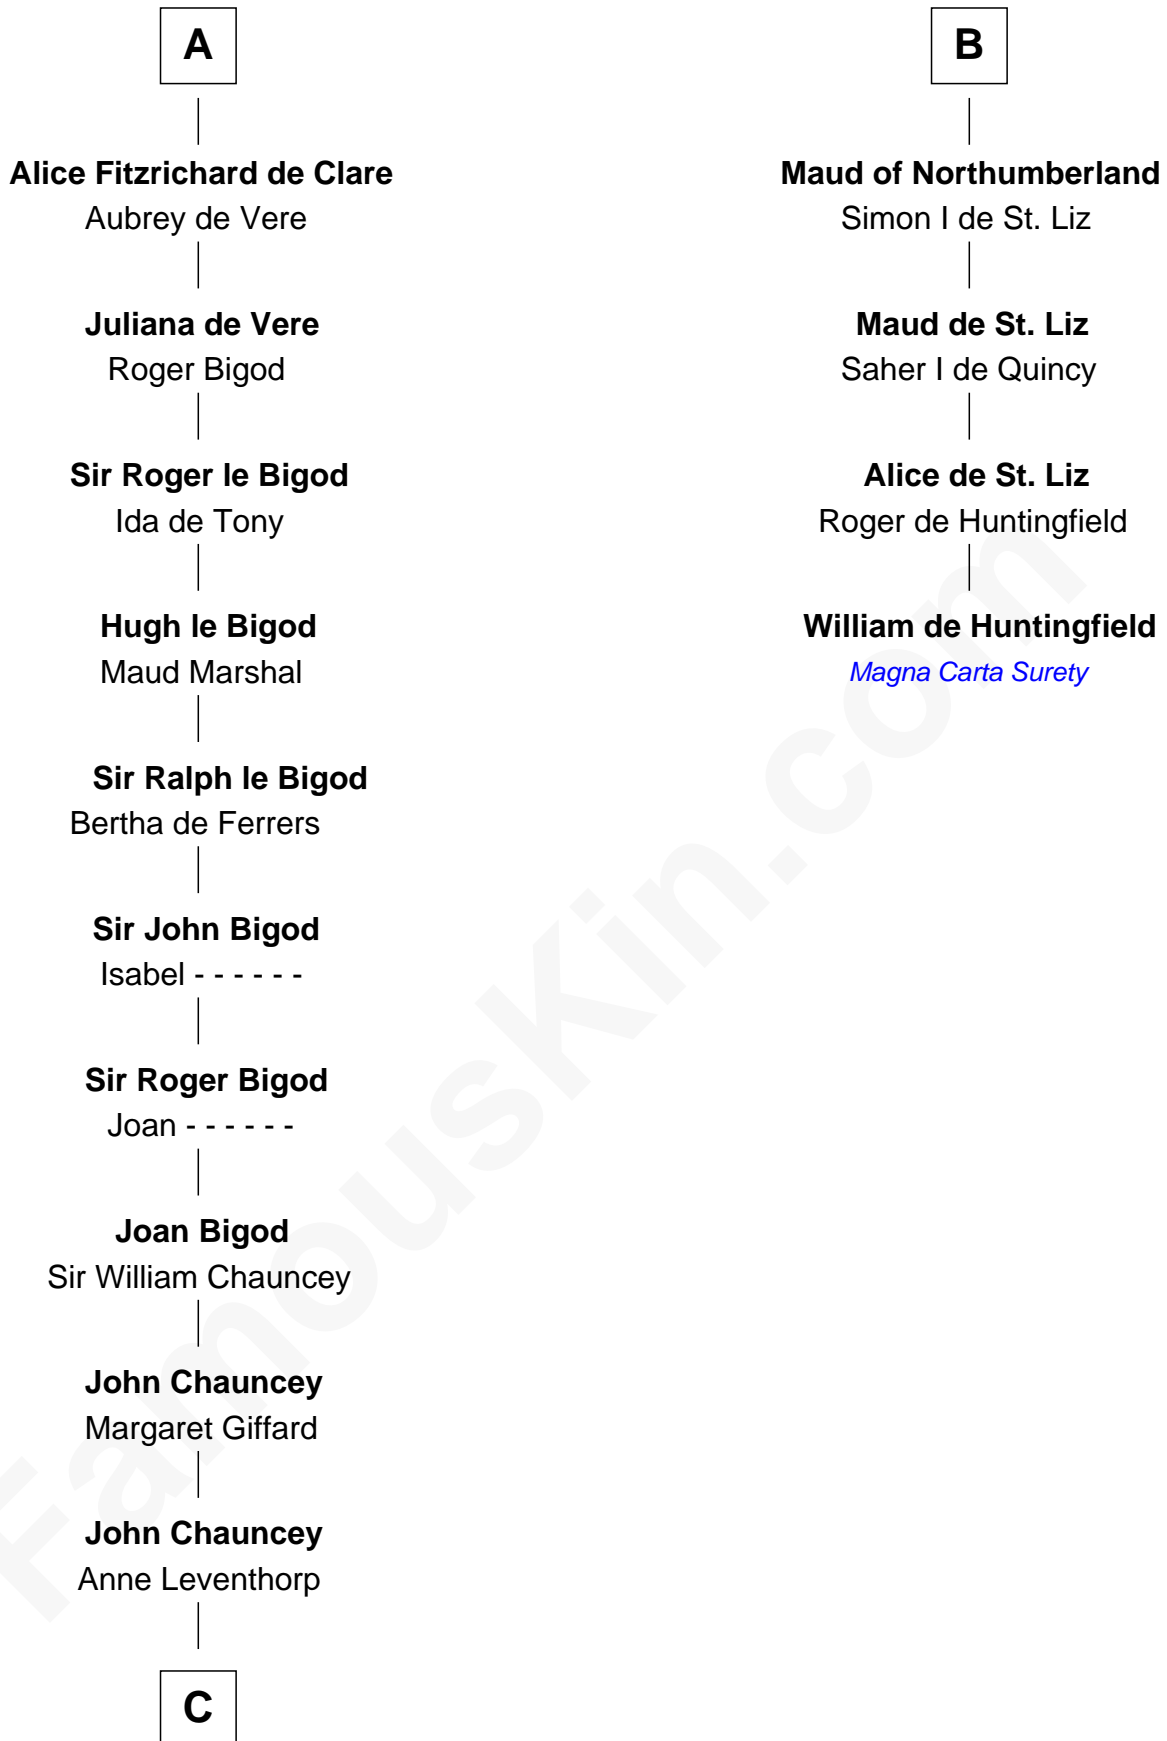

FamousKin.com

Relationship Chart of

Rev. Charles Chauncey

(1589 - 1671/2) Great Migration Immigrant 1638

10th cousin 11 times removed of

William de Huntingfield
Magna Carta Surety

Berengar of Bayeux

C

John Chauncey

Alice Boyce

John Chauncey

Elizabeth Proffit

Henry Chauncey

Lucy -----

George Chauncey

Anne Welsh

Rev. Charles Chauncey

Great Migration Immigrant 1638

FamousKin.com