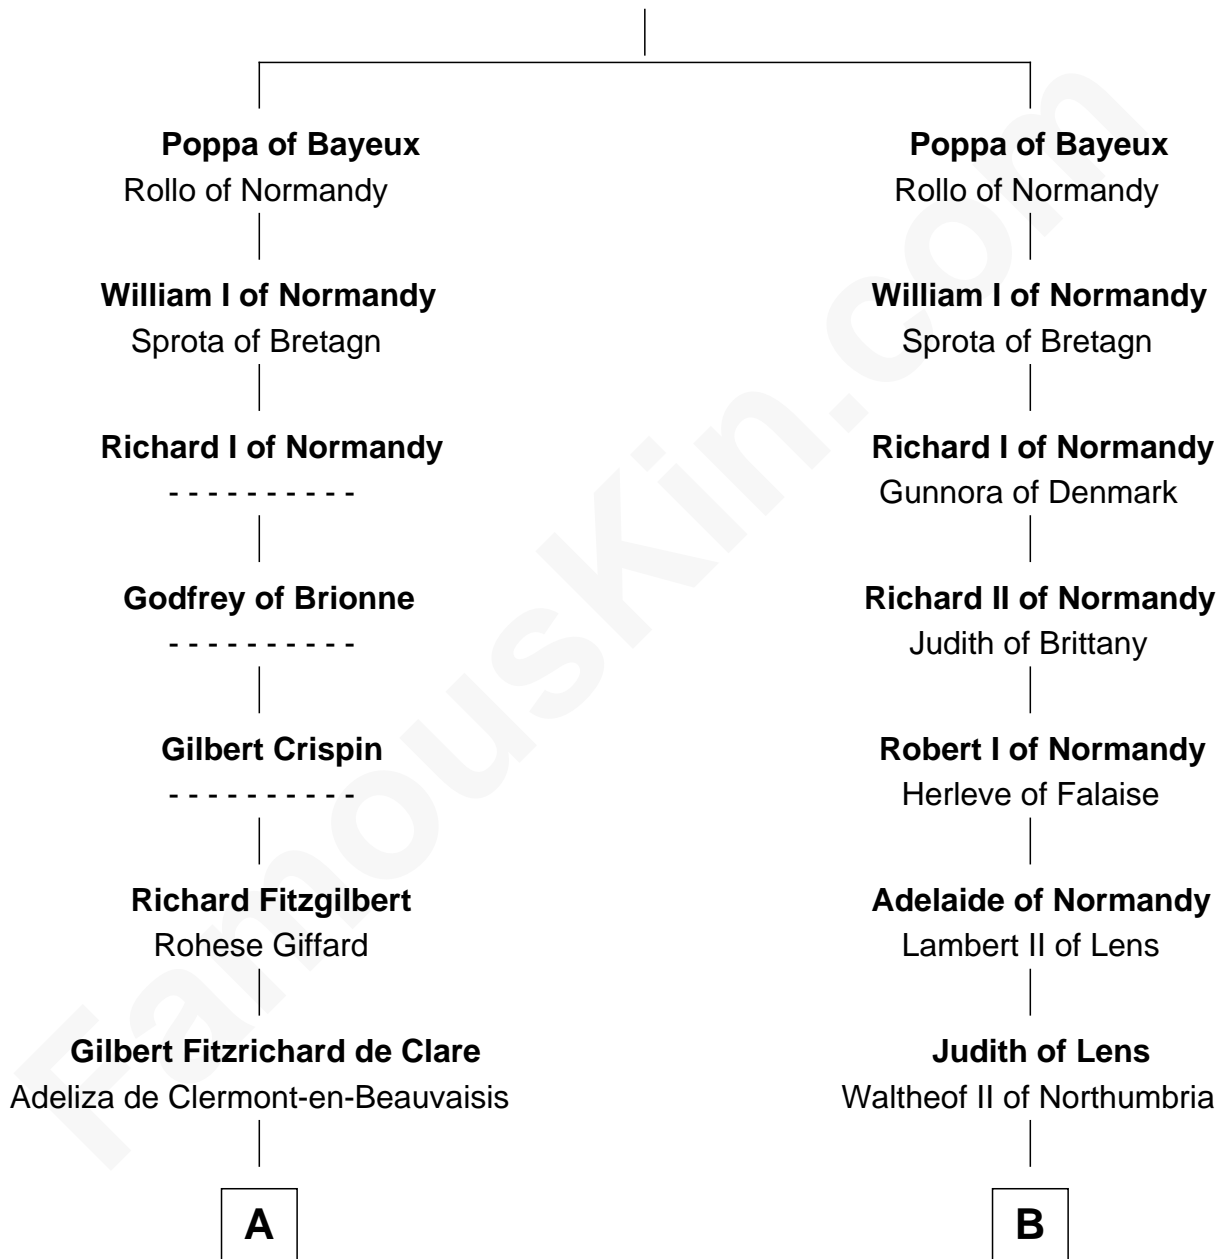

FamousKin.com

Relationship Chart of

Rev. Charles Chauncey

(1589 - 1671/2) Great Migration Immigrant 1638

10th cousin 11 times removed of

William de Huntingfield
Magna Carta Surety

Berengar of Bayeux

C

John Chauncey

Alice Boyce

John Chauncey

Elizabeth Proffit

Henry Chauncey

Lucy -----

George Chauncey

Anne Welsh

Rev. Charles Chauncey

Great Migration Immigrant 1638

FamousKin.com