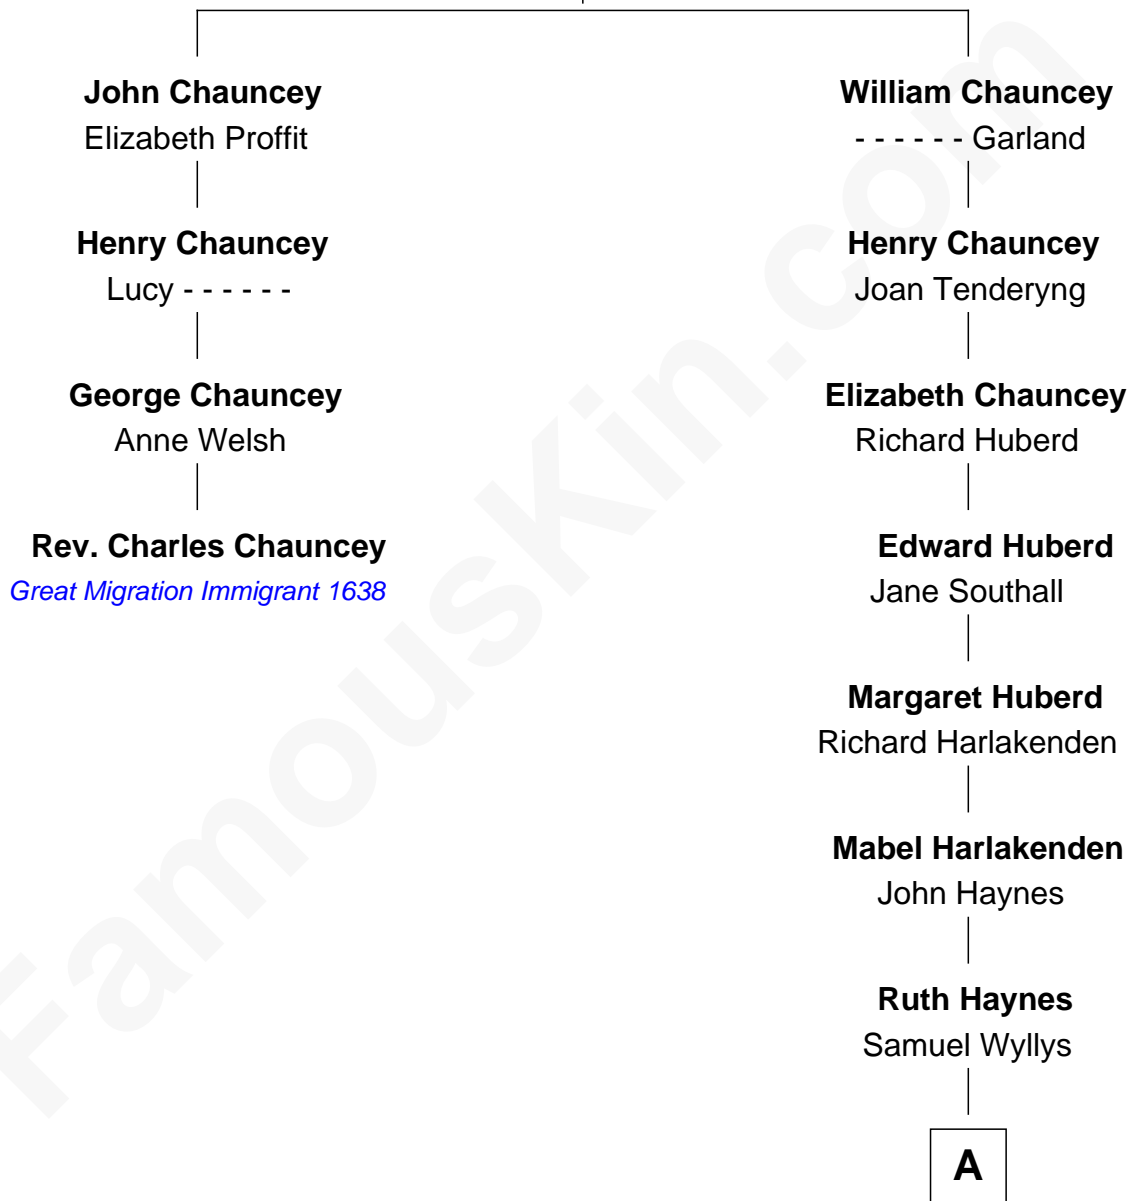

FamousKin.com

Relationship Chart of

Rev. Charles Chauncey

(1589 - 1671/2) *Great Migration Immigrant 1638*

3rd cousin 13 times removed of

Anne Baxter
Movie Actress

John Chauncey
Alice Boyce

A