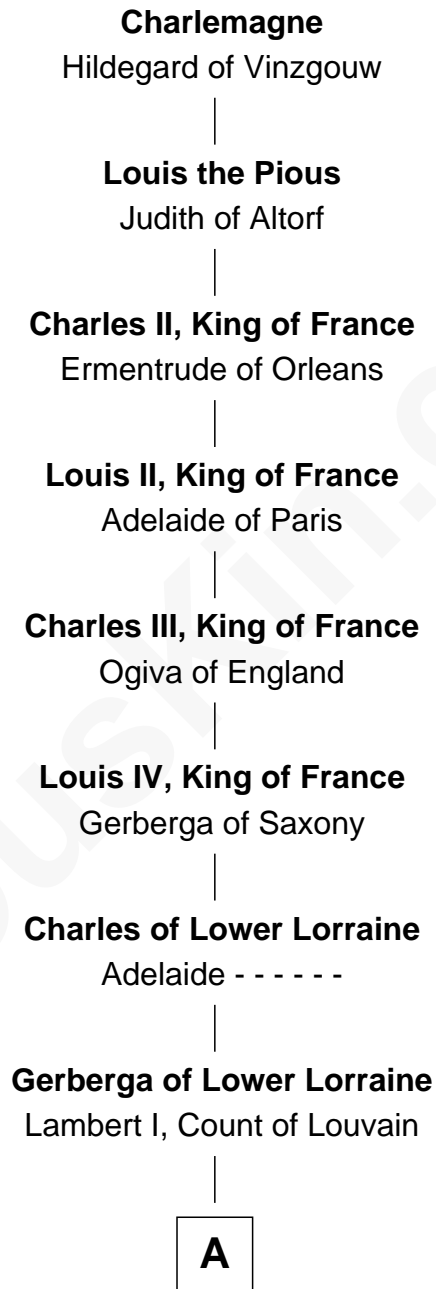

FamousKin.com Relationship Chart of

Rev. Charles Chauncey

(1589 - 1671/2) Great Migration Immigrant 1638

24th Great-grandson of

Charlemagne

King of the Franks

A

Mathilde of Louvain
Eustace I of Boulogne

Lambert II of Lens
Adelaide of Normandy

Judith of Lens
Waltheof II of Northumbria

Alice of Northumberland
Ralph de Tony

Roger de Tony
Ida of Hainault

Sir Ralph de Tony
Margaret Beaumont

Ida de Tony
Sir Roger le Bigod