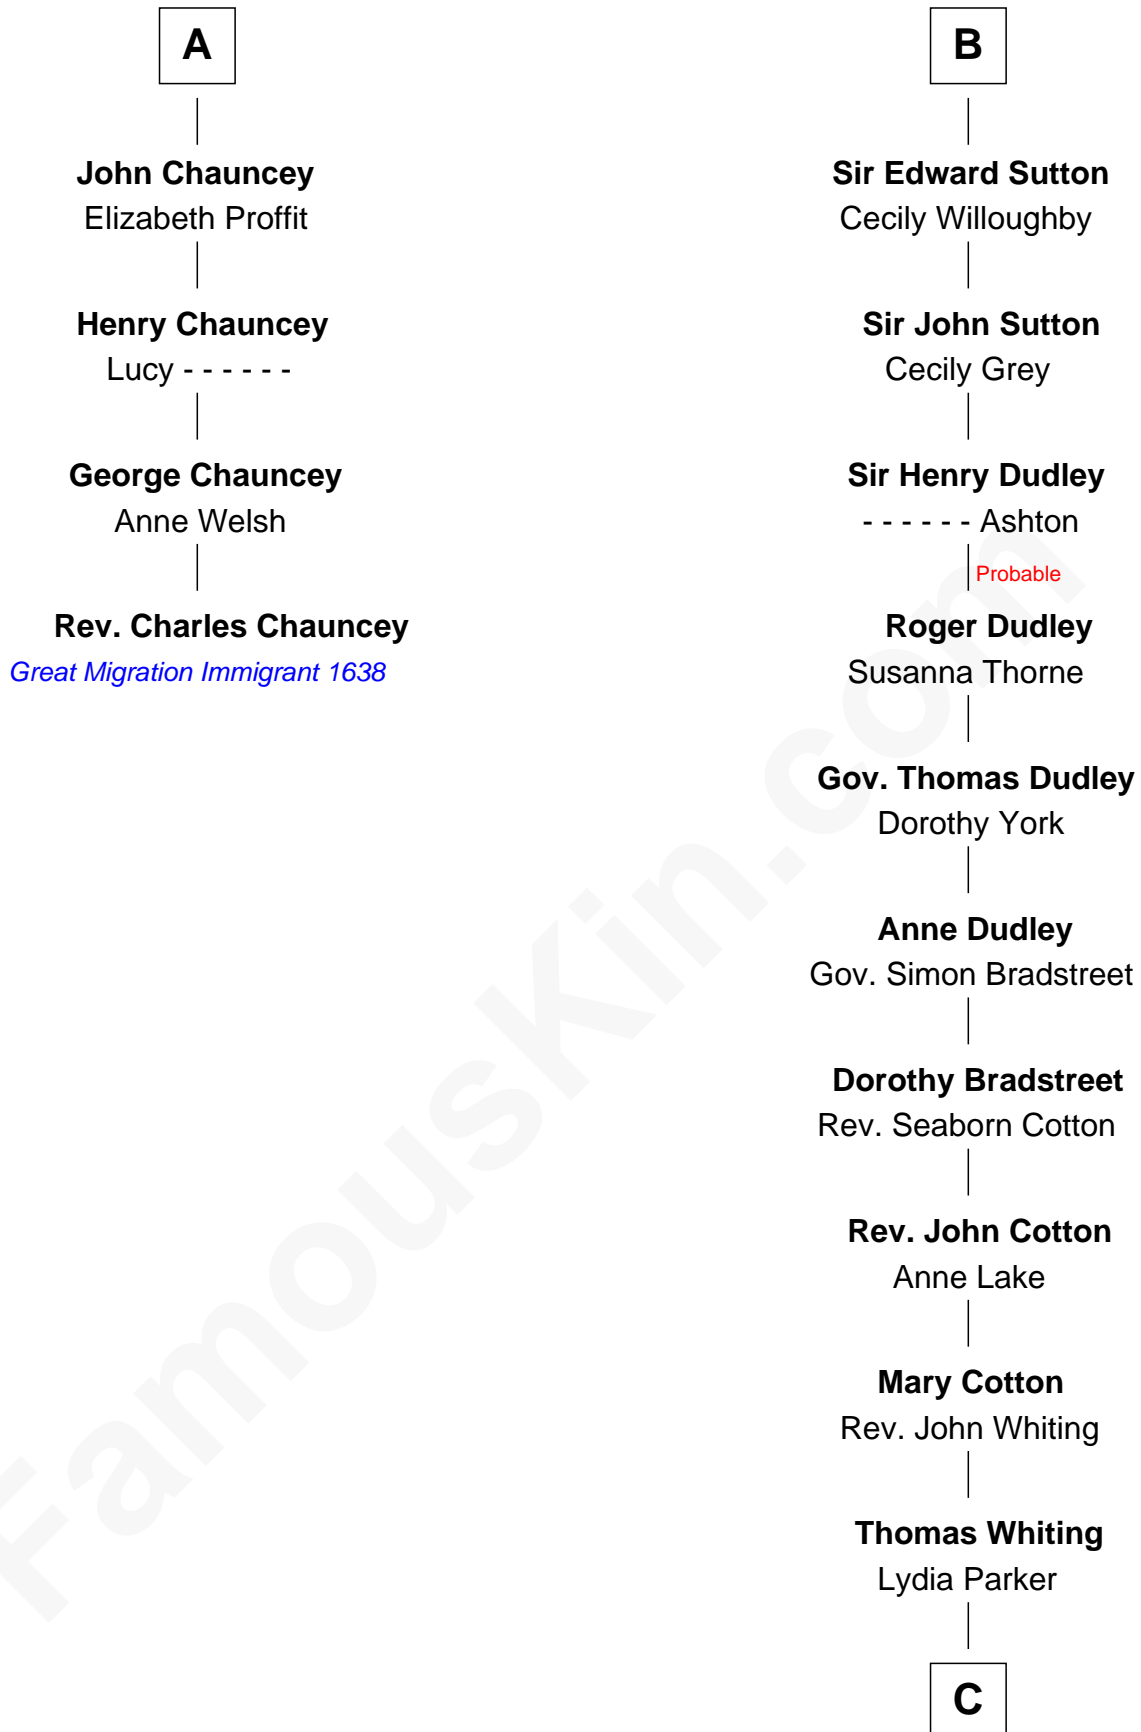

FamousKin.com

Relationship Chart of

Rev. Charles Chauncey

(1589 - 1671/2) Great Migration Immigrant 1638

10th cousin 11 times removed of

James Sherman

27th U.S. Vice-President

Sir William de Ferrers

Agnes of Chester

C

—
Mary Whiting

William Barron

—
Mary Augusta Barron

Stalham Williams

—
Frances Lucretia Williams

Richard Winslow Sherman

—
Mary Frances Sherman

Richard Updike Sherman

—
James Sherman

27th U.S. Vice-President

FamousKin.com