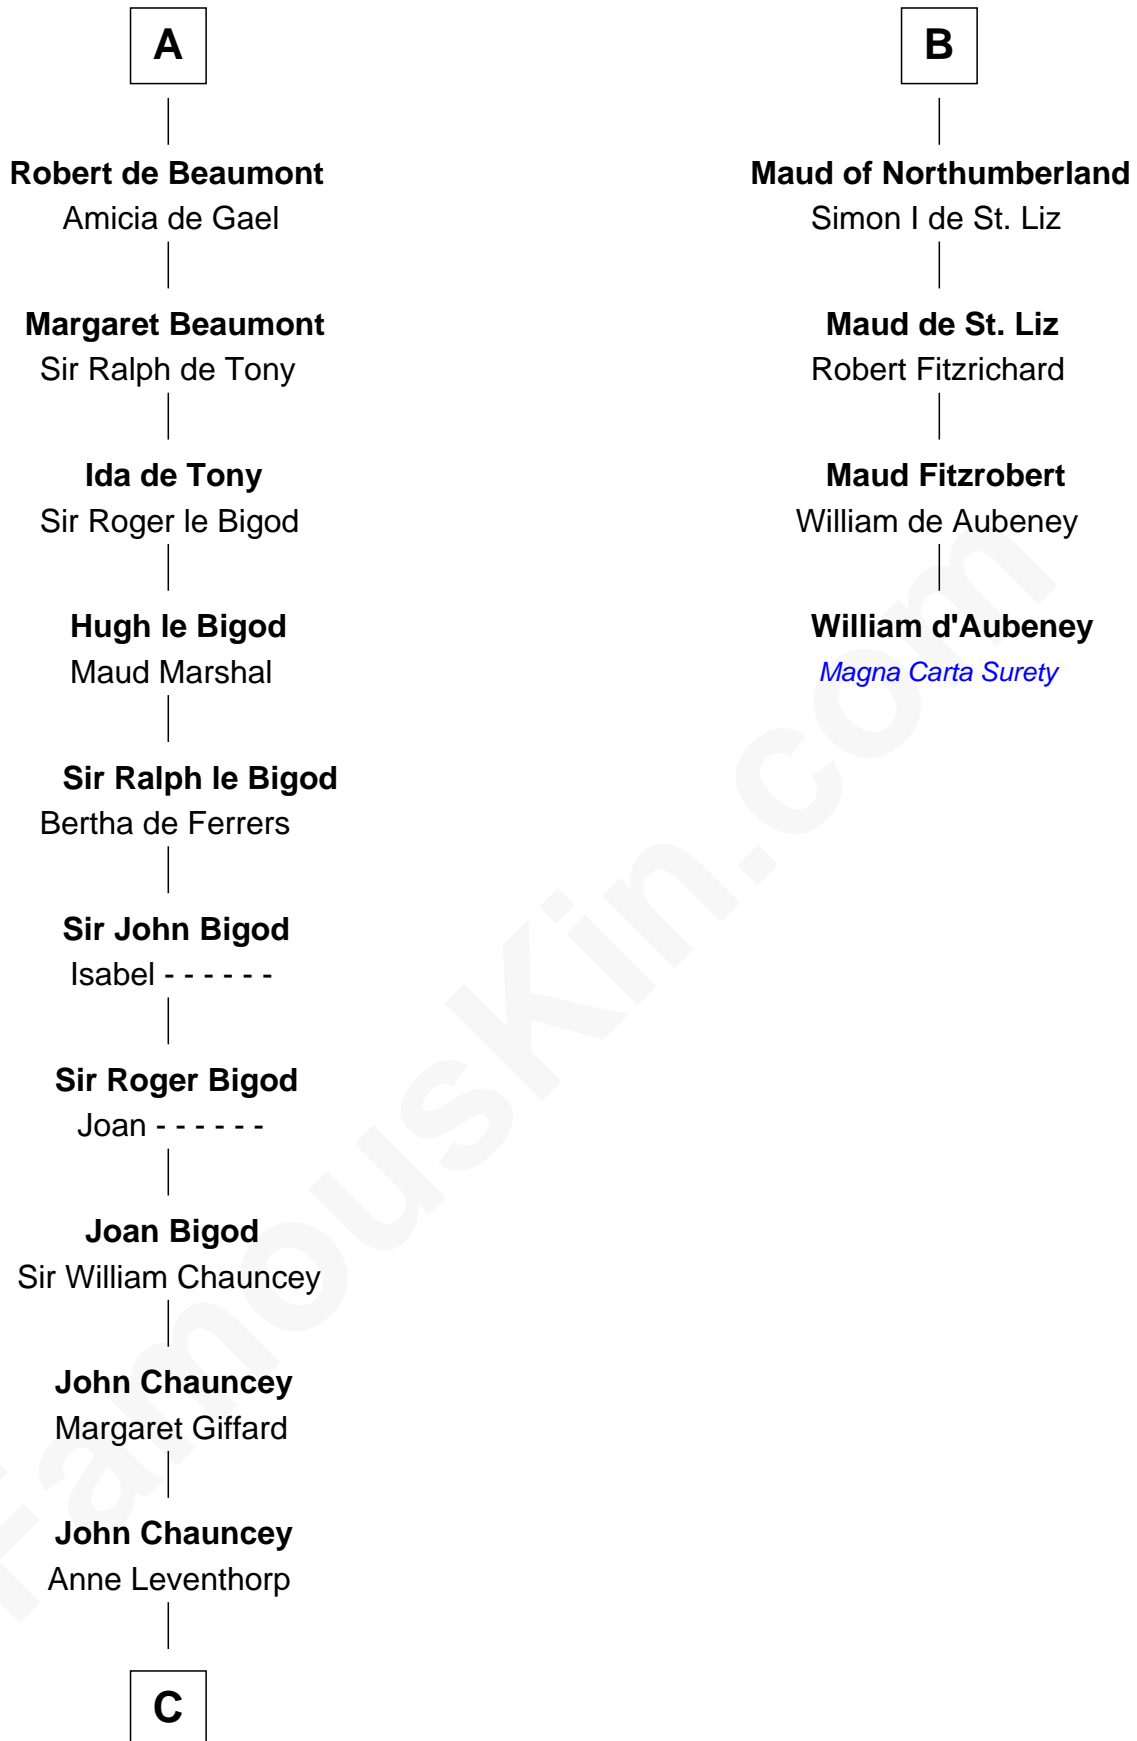

FamousKin.com

Relationship Chart of

Rev. Charles Chauncey

(1589 - 1671/2) Great Migration Immigrant 1638

10th cousin 11 times removed of

William d'Aubeny
Magna Carta Surety

Dietrich of Westphalia

Reinhild - - - - -

Eustace I of Boulogne

Lambert II of Lens

Adelaide of Normandy

Judith of Lens

Waltheof II of Northumbria

B

C

John Chauncey

Great Migration Immigrant 1638

FamousKin.com