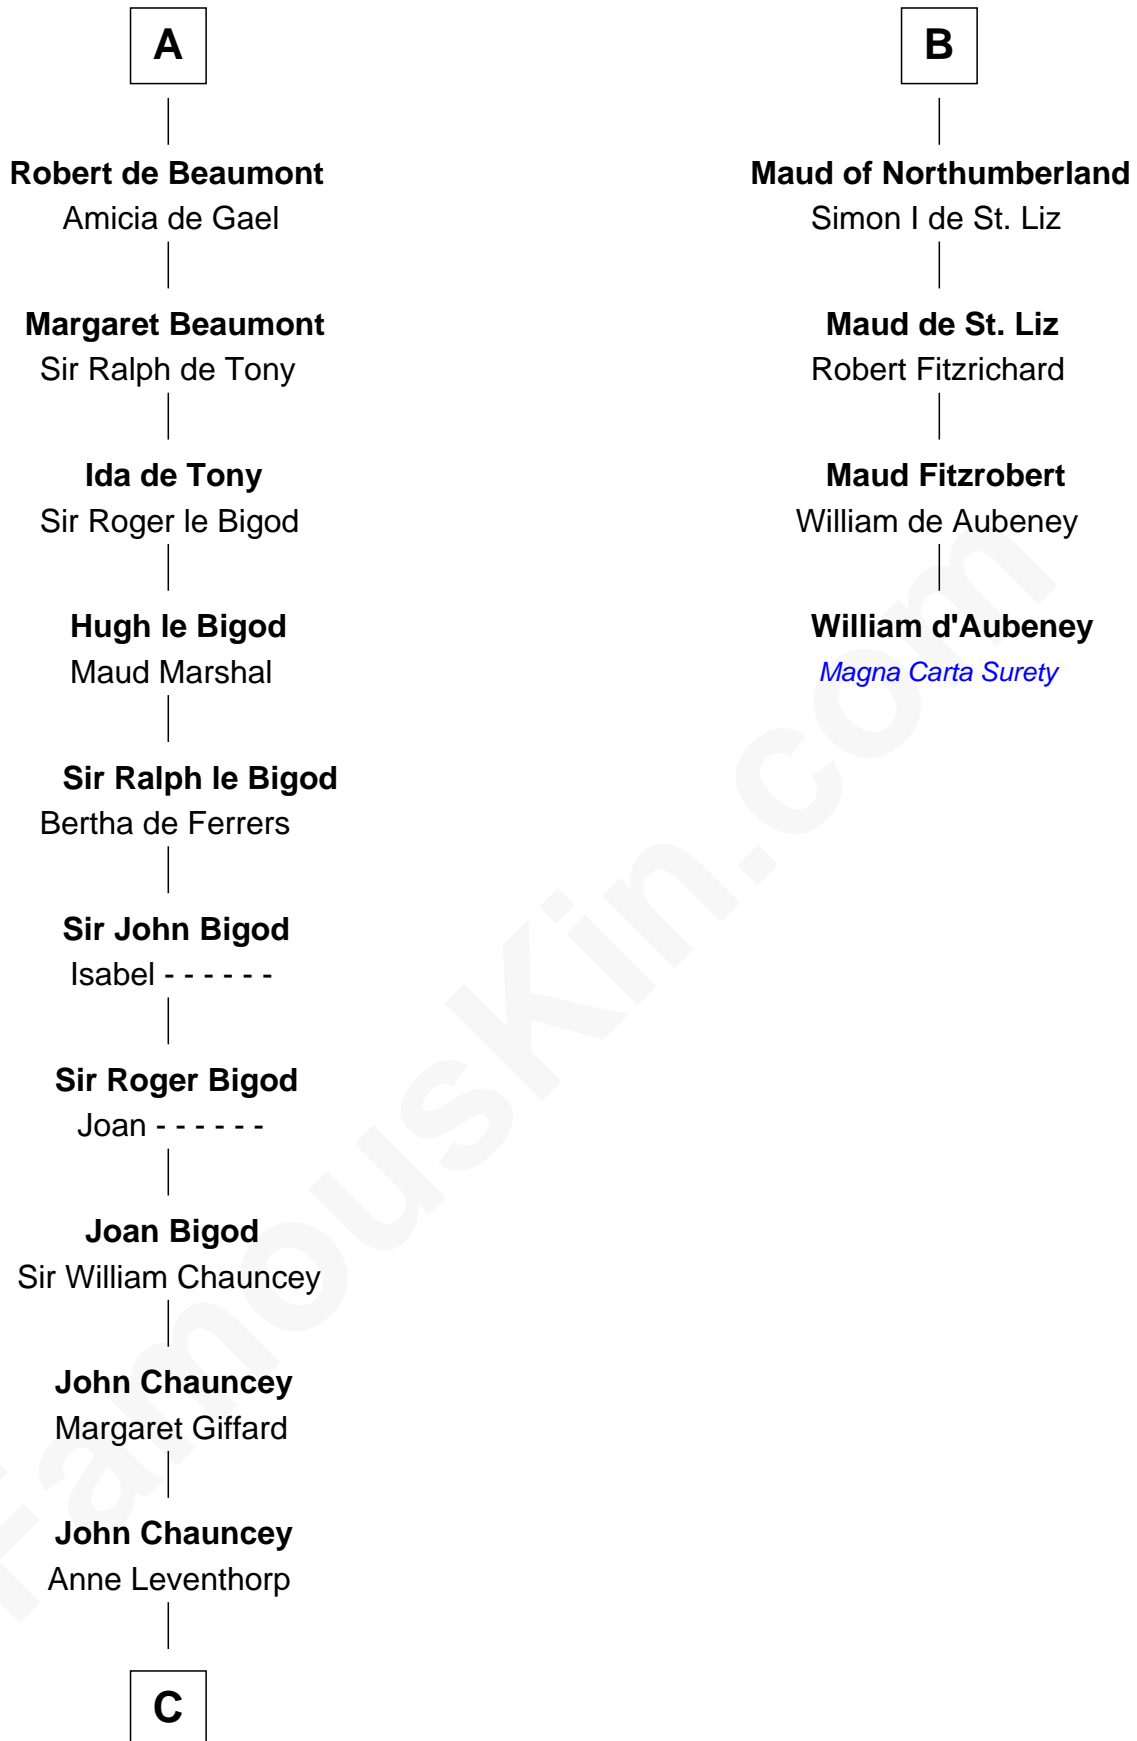

FamousKin.com

Relationship Chart of

Rev. Charles Chauncey

(1589 - 1671/2) Great Migration Immigrant 1638

10th cousin 11 times removed of

William d'Aubeny
Magna Carta Surety

C

John Chauncey

Great Migration Immigrant 1638

FamousKin.com