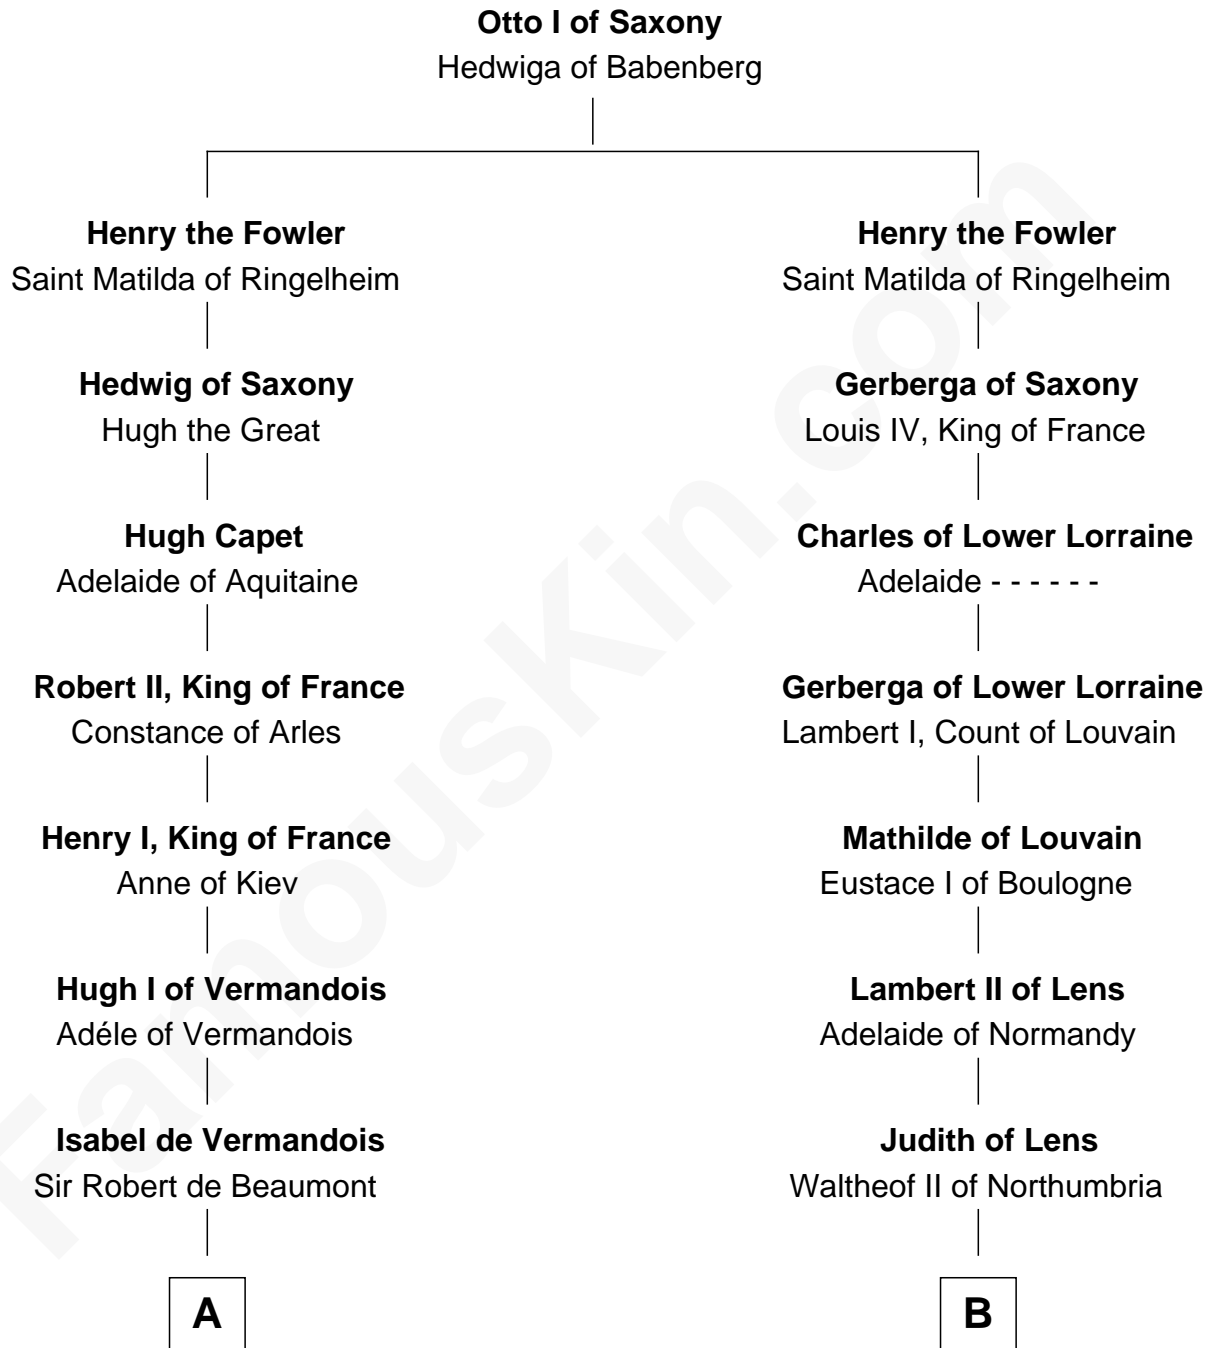

FamousKin.com

Relationship Chart of

Rev. Charles Chauncey

(1589 - 1671/2) Great Migration Immigrant 1638

10th cousin 11 times removed of

William d'Aubeny
Magna Carta Surety

C

John Chauncey

Great Migration Immigrant 1638

FamousKin.com