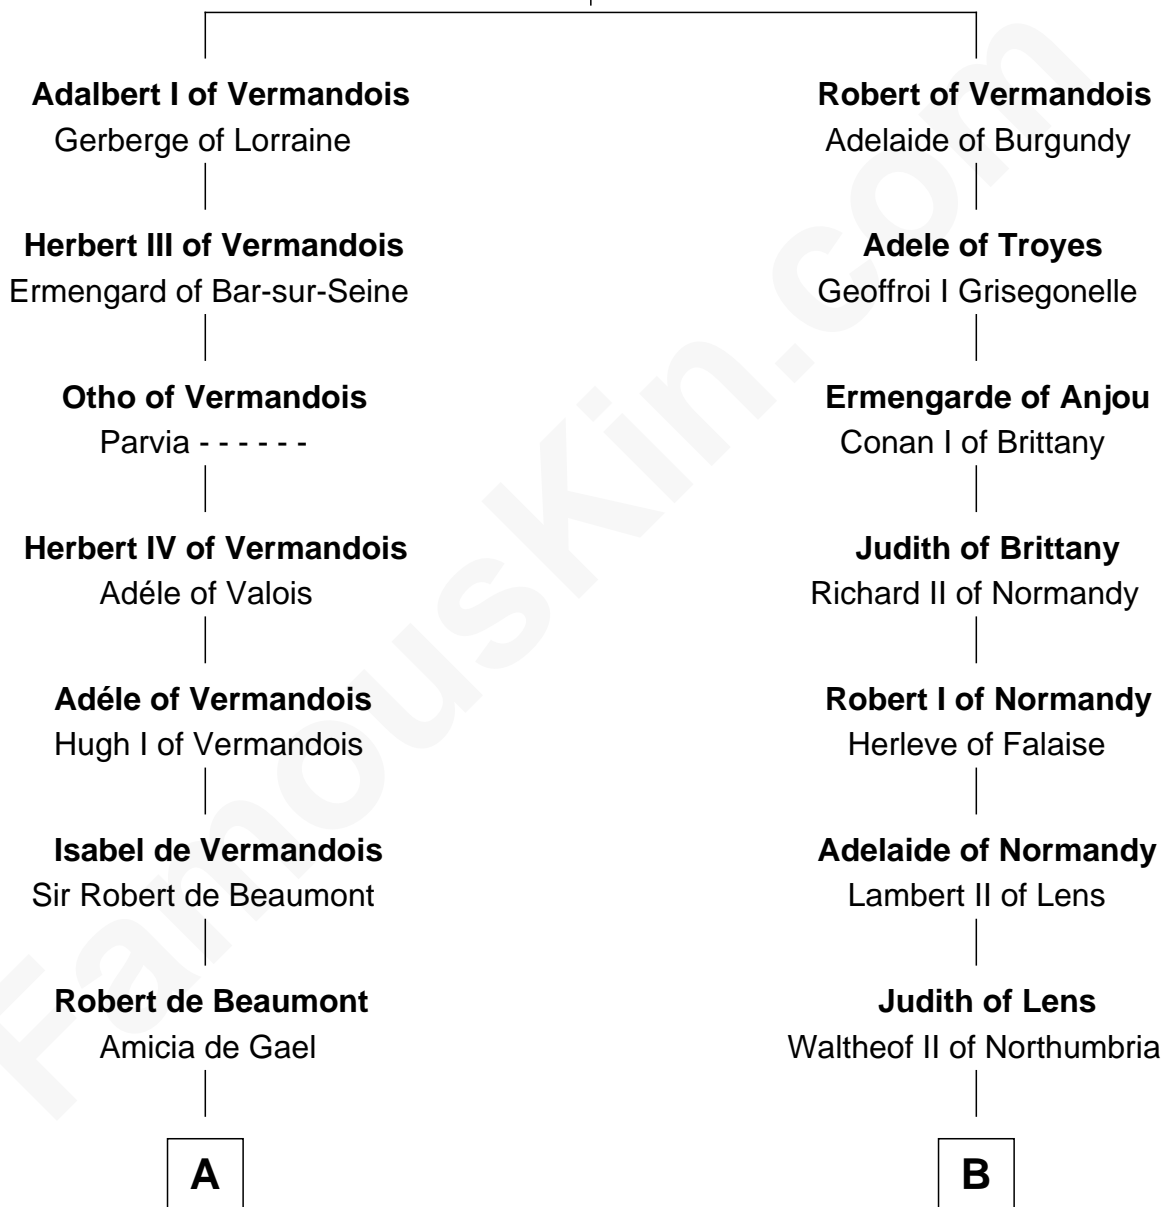

FamousKin.com

Relationship Chart of

Rev. Charles Chauncey

(1589 - 1671/2) Great Migration Immigrant 1638

10th cousin 10 times removed of

William d'Aubeny
Magna Carta Surety

Herbert II of Vermandois
Liegarde of France

C

John Chauncey
Elizabeth Proffit

Henry Chauncey
Lucy - - - - -

George Chauncey
Anne Welsh

Rev. Charles Chauncey
Great Migration Immigrant 1638

FamousKin.com