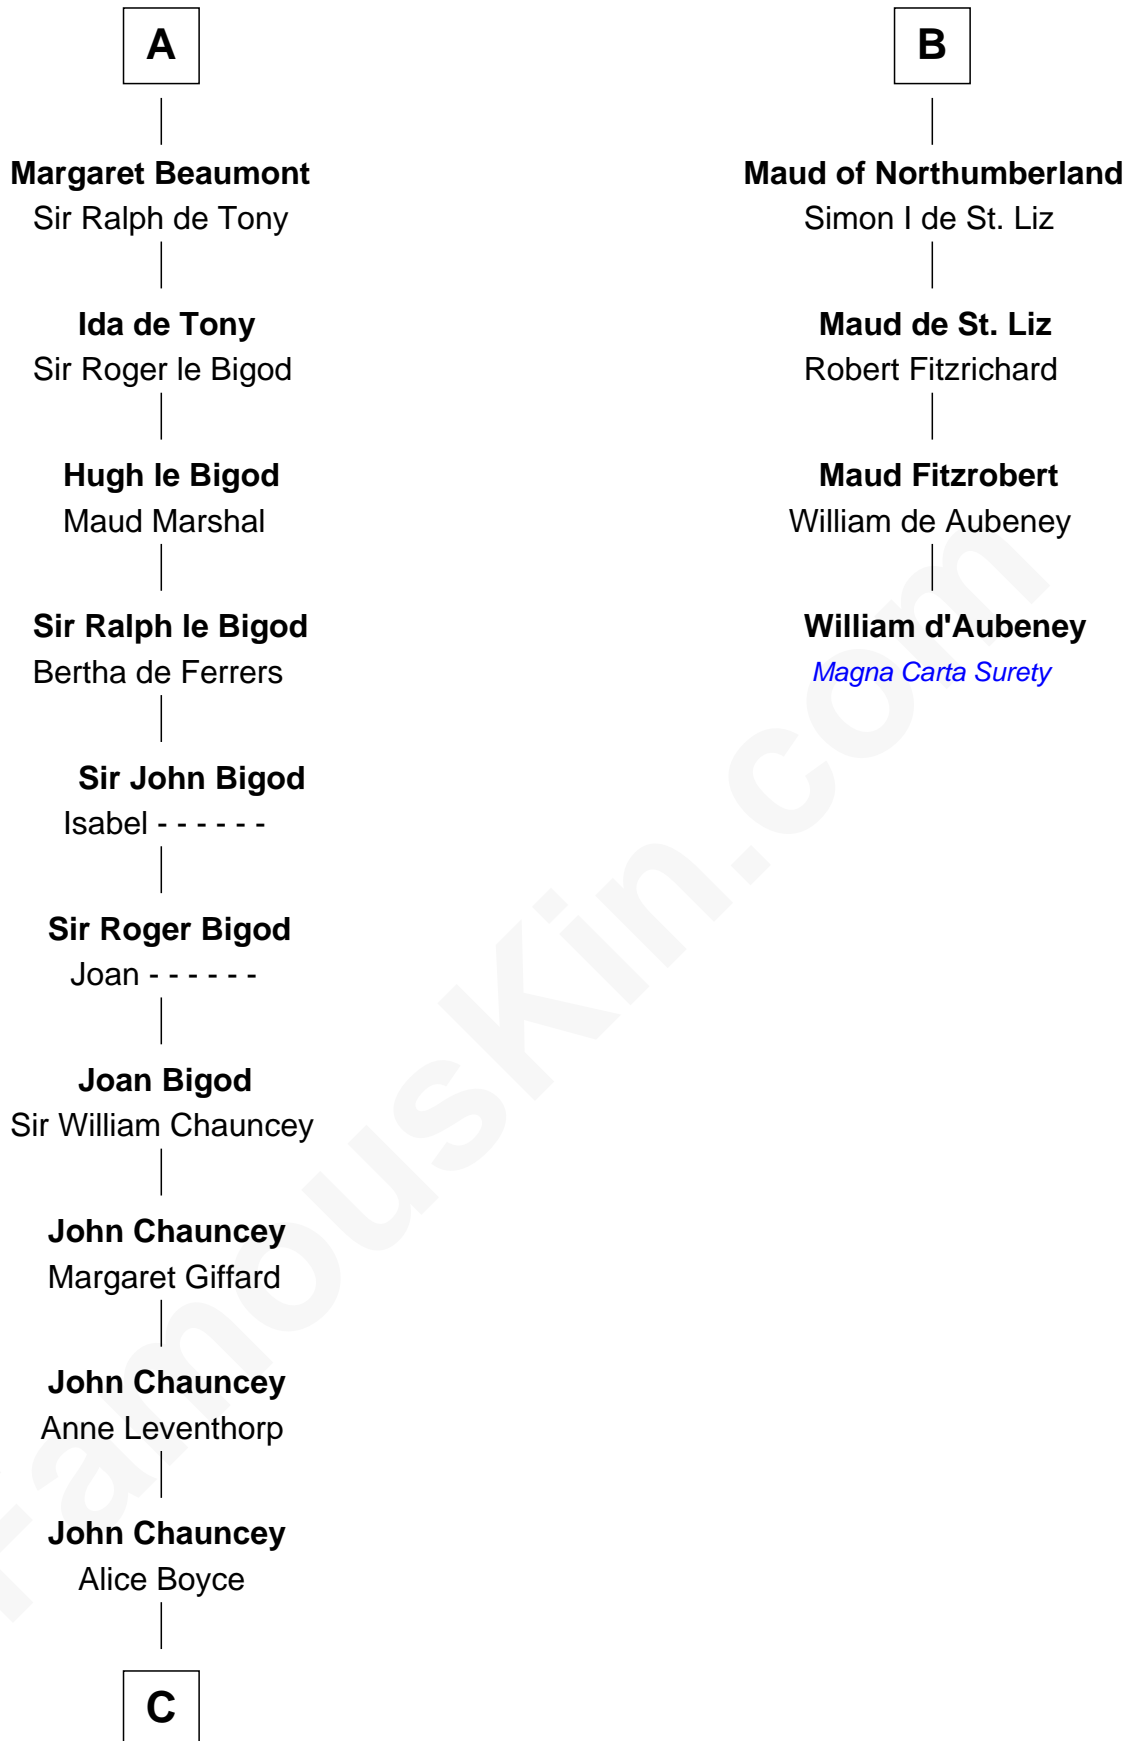

FamousKin.com

Relationship Chart of

Rev. Charles Chauncey

(1589 - 1671/2) Great Migration Immigrant 1638

10th cousin 10 times removed of

William d'Aubeny
Magna Carta Surety

Herbert II of Vermandois
Liegarde of France