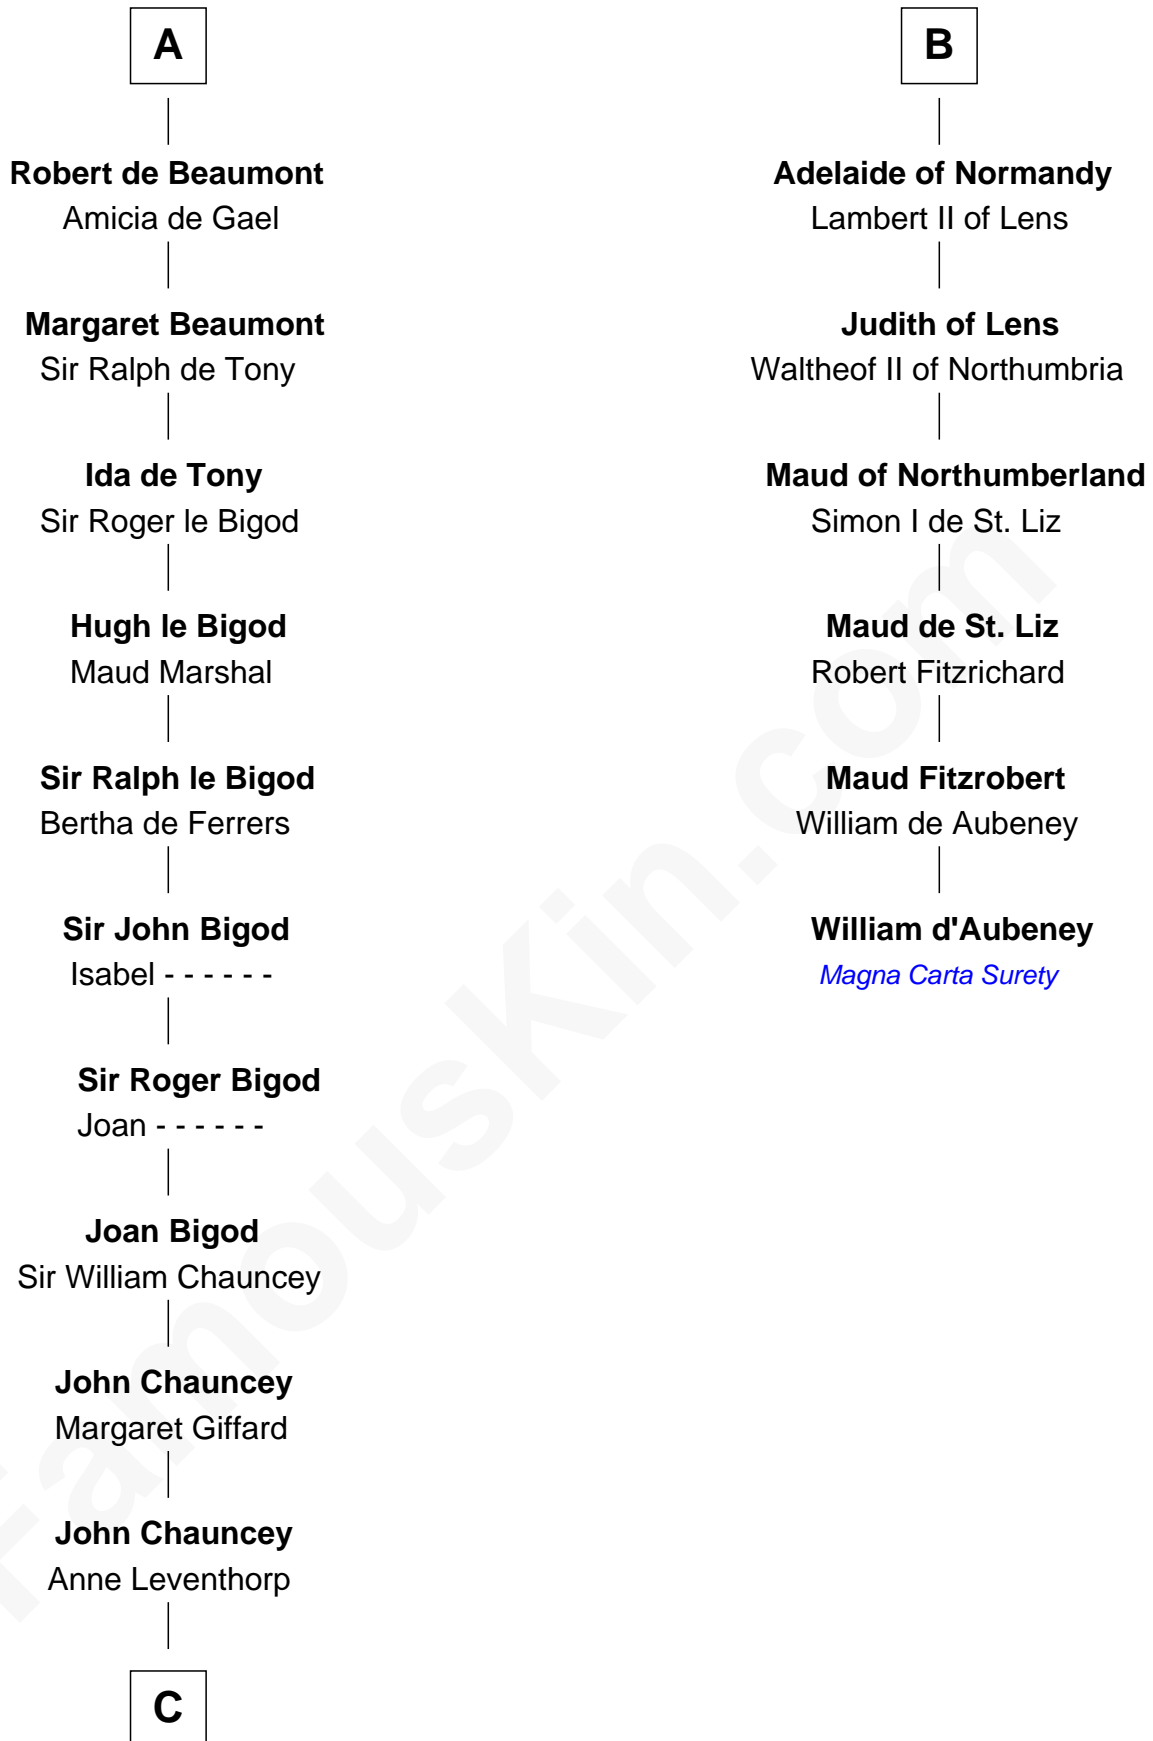

FamousKin.com

Relationship Chart of

Rev. Charles Chauncey

(1589 - 1671/2) Great Migration Immigrant 1638

12th cousin 9 times removed of

William d'Aubenev
Magna Carta Surety

Robert the Strong

C

Rev. Charles Chauncey

Great Migration Immigrant 1638

FamousKin.com