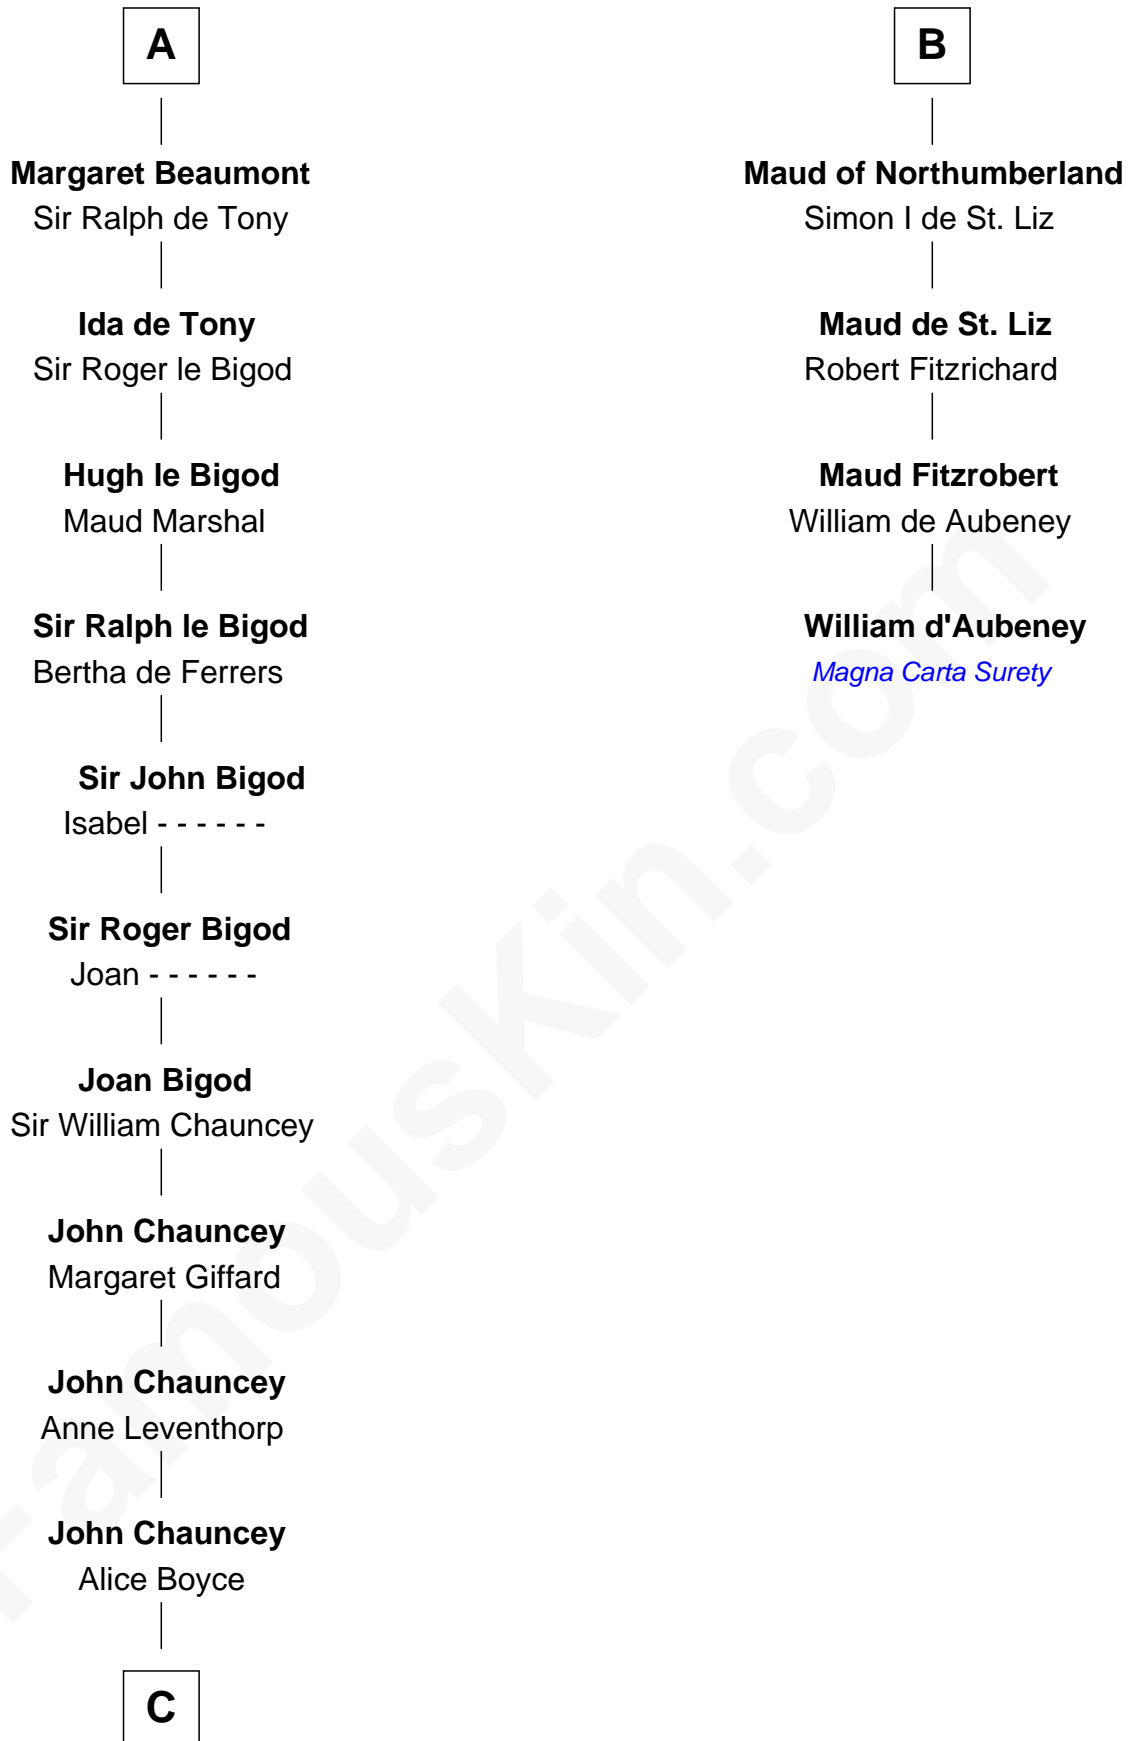

FamousKin.com

Relationship Chart of

Rev. Charles Chauncey

(1589 - 1671/2) Great Migration Immigrant 1638

10th cousin 10 times removed of

William d'Aubenev
Magna Carta Surety

Fulk I of Anjou

C

John Chauncey
Elizabeth Proffit

Henry Chauncey
Lucy - - - - -

George Chauncey
Anne Welsh

Rev. Charles Chauncey
Great Migration Immigrant 1638

FamousKin.com