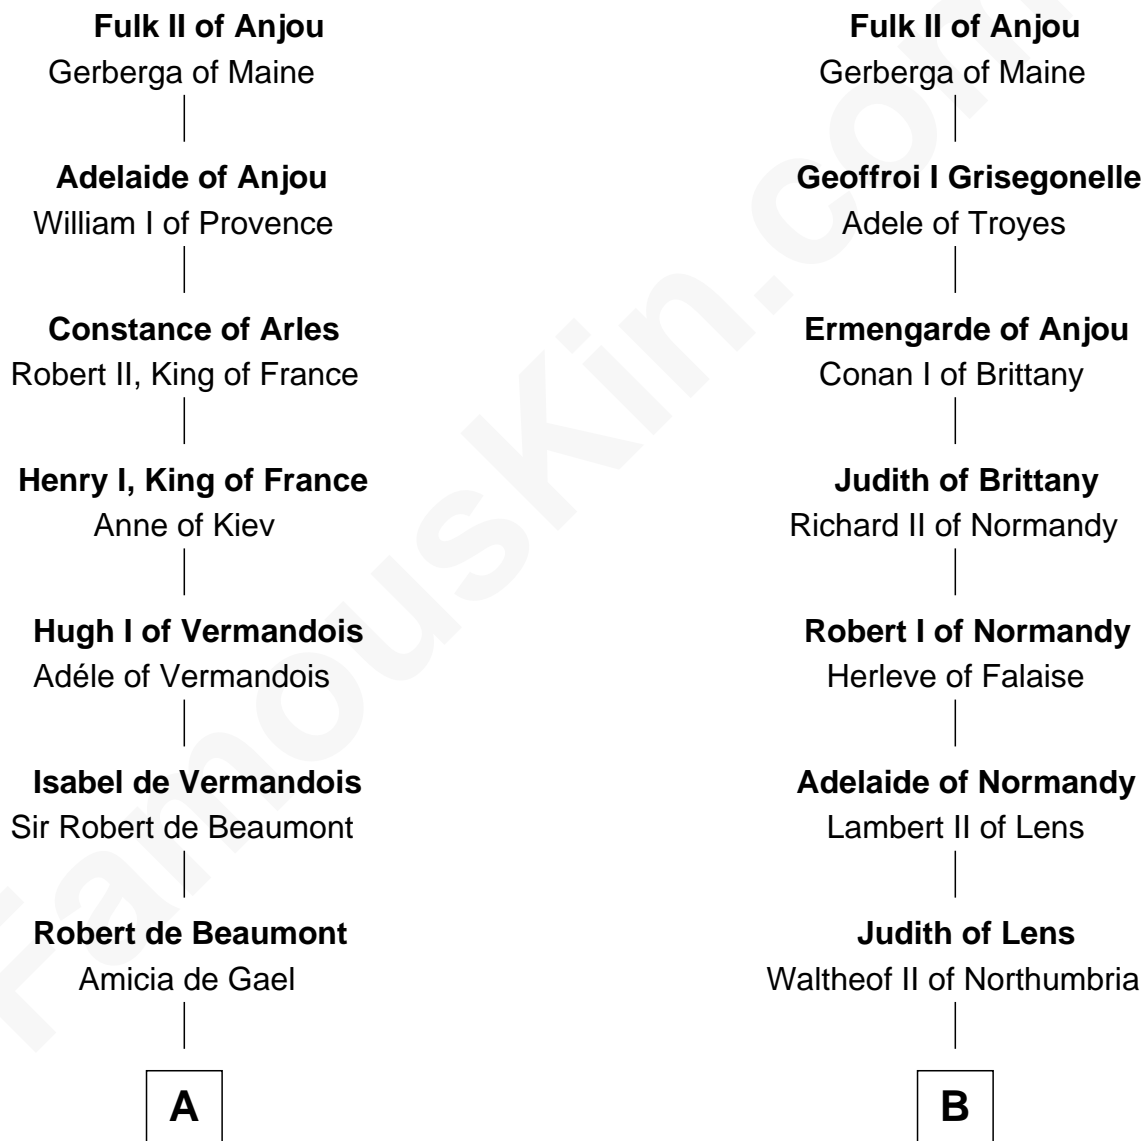

FamousKin.com

Relationship Chart of

Rev. Charles Chauncey

(1589 - 1671/2) Great Migration Immigrant 1638

10th cousin 10 times removed of

William d'Aubenev
Magna Carta Surety

Fulk I of Anjou

C

John Chauncey
Elizabeth Proffit

Henry Chauncey
Lucy - - - - -

George Chauncey
Anne Welsh

Rev. Charles Chauncey
Great Migration Immigrant 1638

FamousKin.com