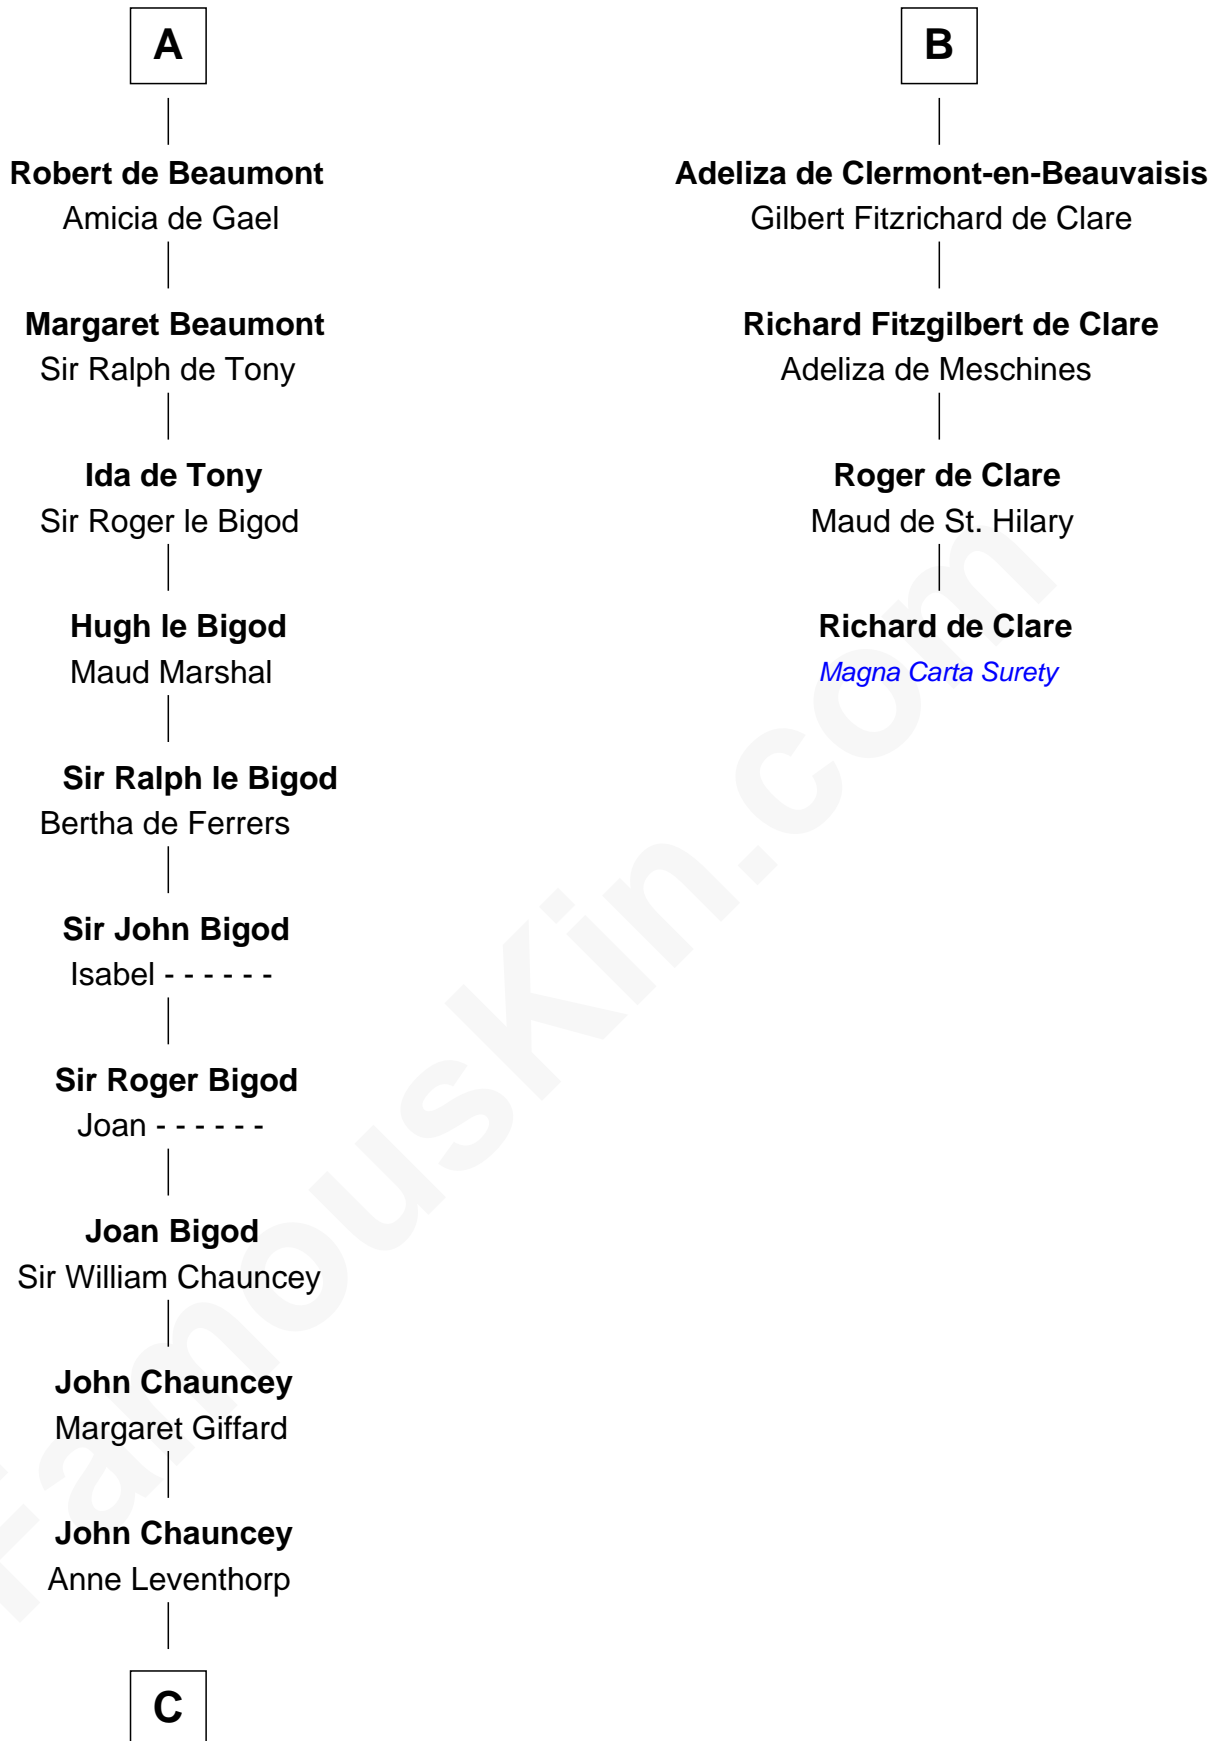

**FamousKin.com**  
**Relationship Chart of**  
**Rev. Charles Chauncey**

(1589 - 1671/2) Great Migration Immigrant 1638

10th cousin 11 times removed of

**Richard de Clare**  
*Magna Carta Surety*

**Ranulf II of Aquitaine**

**C**

John Chauncey

Alice Boyce

John Chauncey

Elizabeth Proffit

Henry Chauncey

Lucy -----

George Chauncey

Anne Welsh

Rev. Charles Chauncey

*Great Migration Immigrant 1638*

FamousKin.com