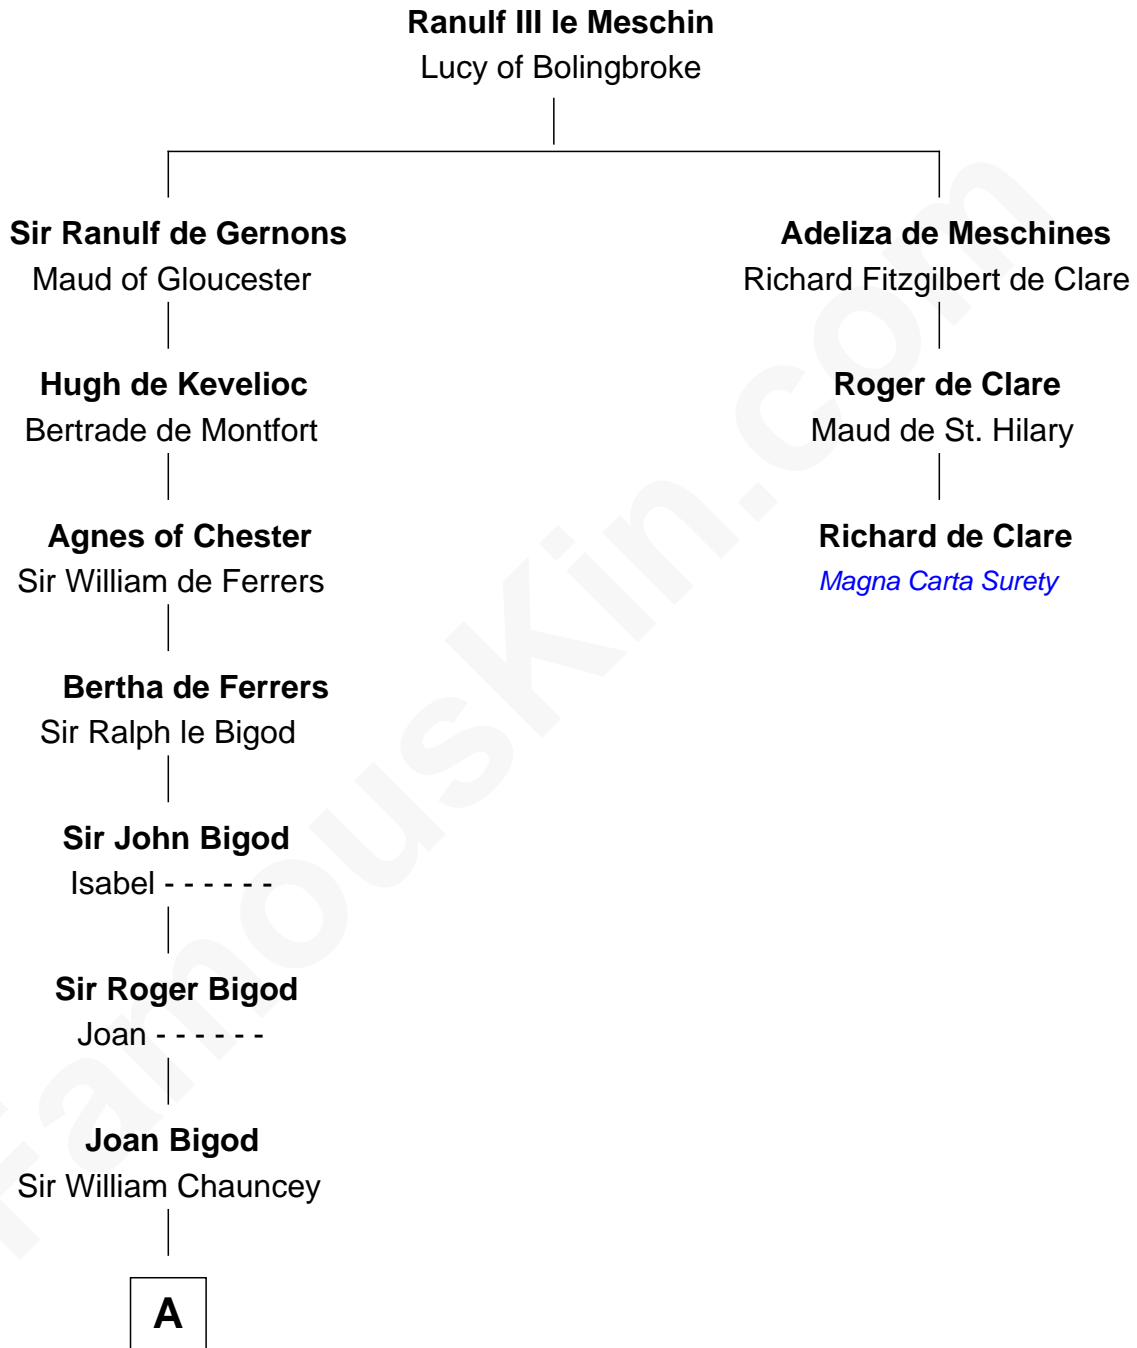

FamousKin.com

Relationship Chart of

Rev. Charles Chauncey

(1589 - 1671/2) Great Migration Immigrant 1638

2nd cousin 11 times removed of

Richard de Clare
Magna Carta Surety

A

|
John Chauncey
Margaret Giffard

|
John Chauncey
Anne Leventhorp

|
John Chauncey
Alice Boyce

|
John Chauncey
Elizabeth Proffit

|
Henry Chauncey
Lucy - - - - -

|
George Chauncey
Anne Welsh

|
Rev. Charles Chauncey
Great Migration Immigrant 1638