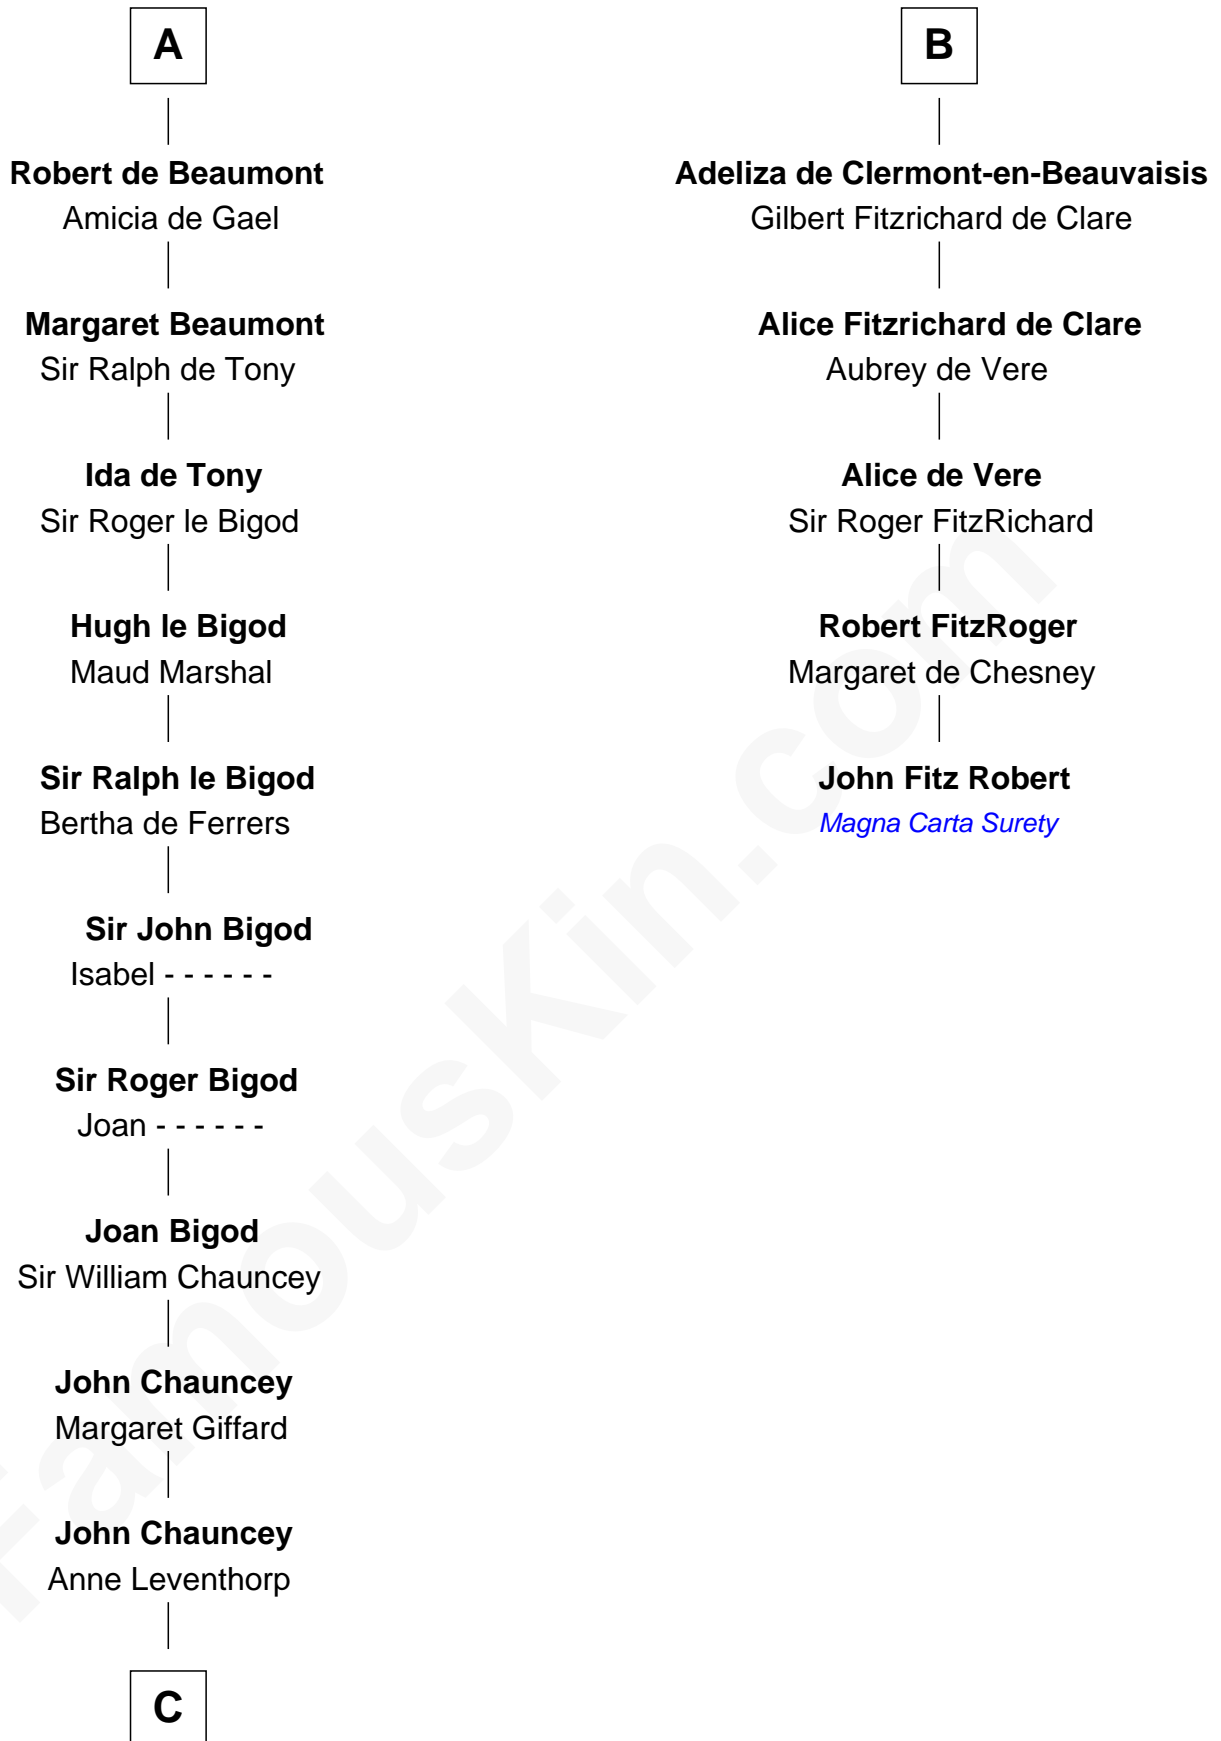

FamousKin.com

Relationship Chart of

Rev. Charles Chauncey

(1589 - 1671/2) Great Migration Immigrant 1638

11th cousin 10 times removed of

John Fitz Robert
Magna Carta Surety

Dietrich of Westphalia

Reinhild - - - - -

Henry the Fowler

Gerberga of Saxony

Giselbert of Lorraine

Alberade of Lorraine

Renaud de Roucy

Giselbert de Roucy

- - - - -

Ebles of Roucy

Beatrix of Hainault

Alice de Roucy

Hildouin of Montdidier

Margaret de Roucy

Hugh de Claremont

B

C

John Chauncey

Great Migration Immigrant 1638

FamousKin.com