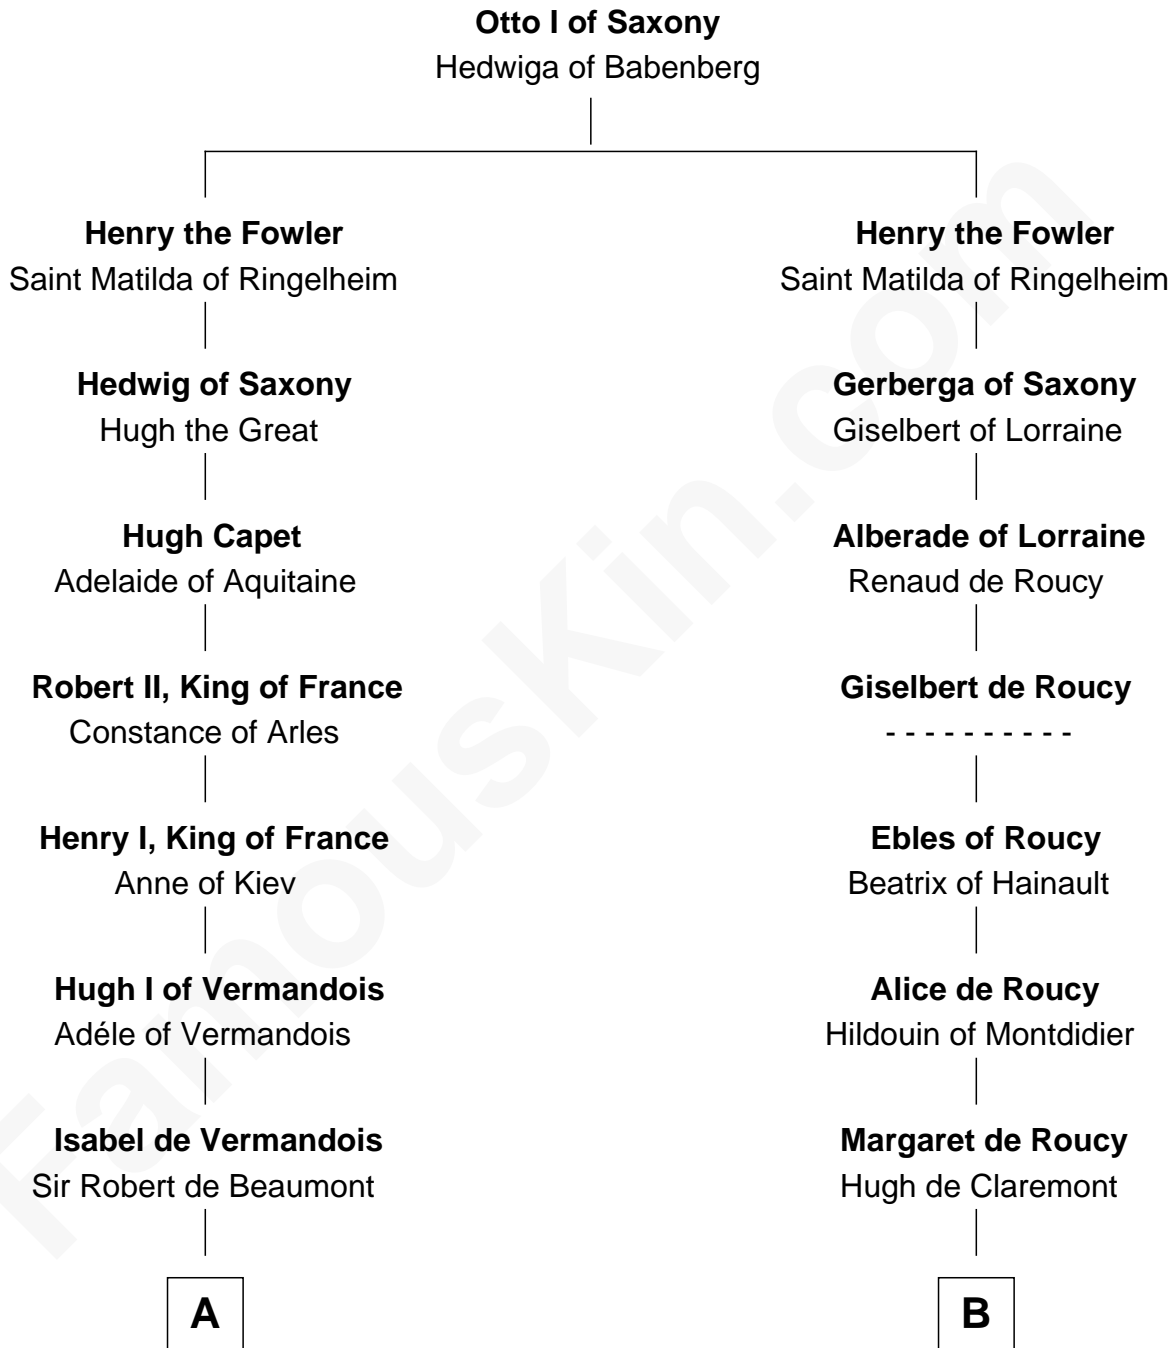

FamousKin.com

Relationship Chart of

Rev. Charles Chauncey

(1589 - 1671/2) Great Migration Immigrant 1638

11th cousin 10 times removed of

John Fitz Robert
Magna Carta Surety

C

John Chauncey

Great Migration Immigrant 1638

FamousKin.com