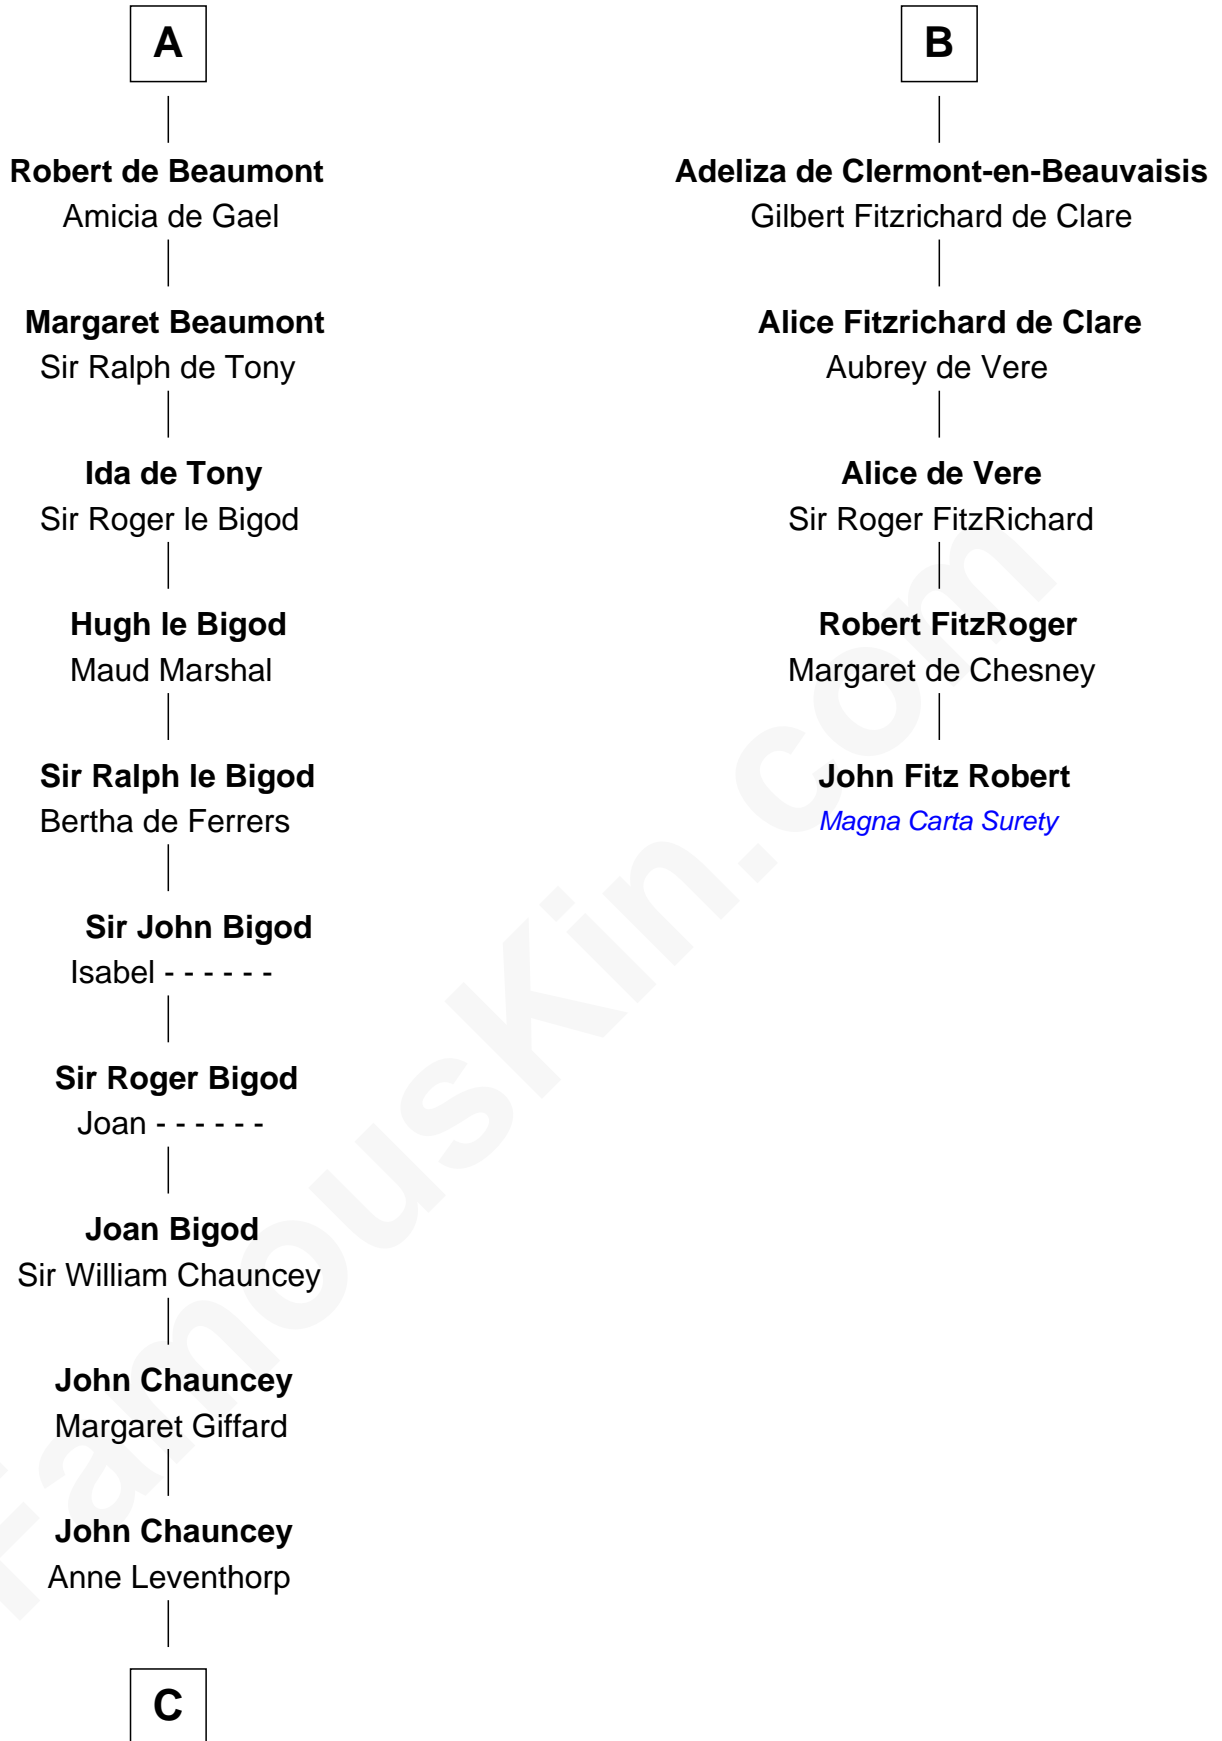

FamousKin.com

Relationship Chart of

Rev. Charles Chauncey

(1589 - 1671/2) Great Migration Immigrant 1638

11th cousin 10 times removed of

John Fitz Robert
Magna Carta Surety

C

John Chauncey

Great Migration Immigrant 1638

FamousKin.com