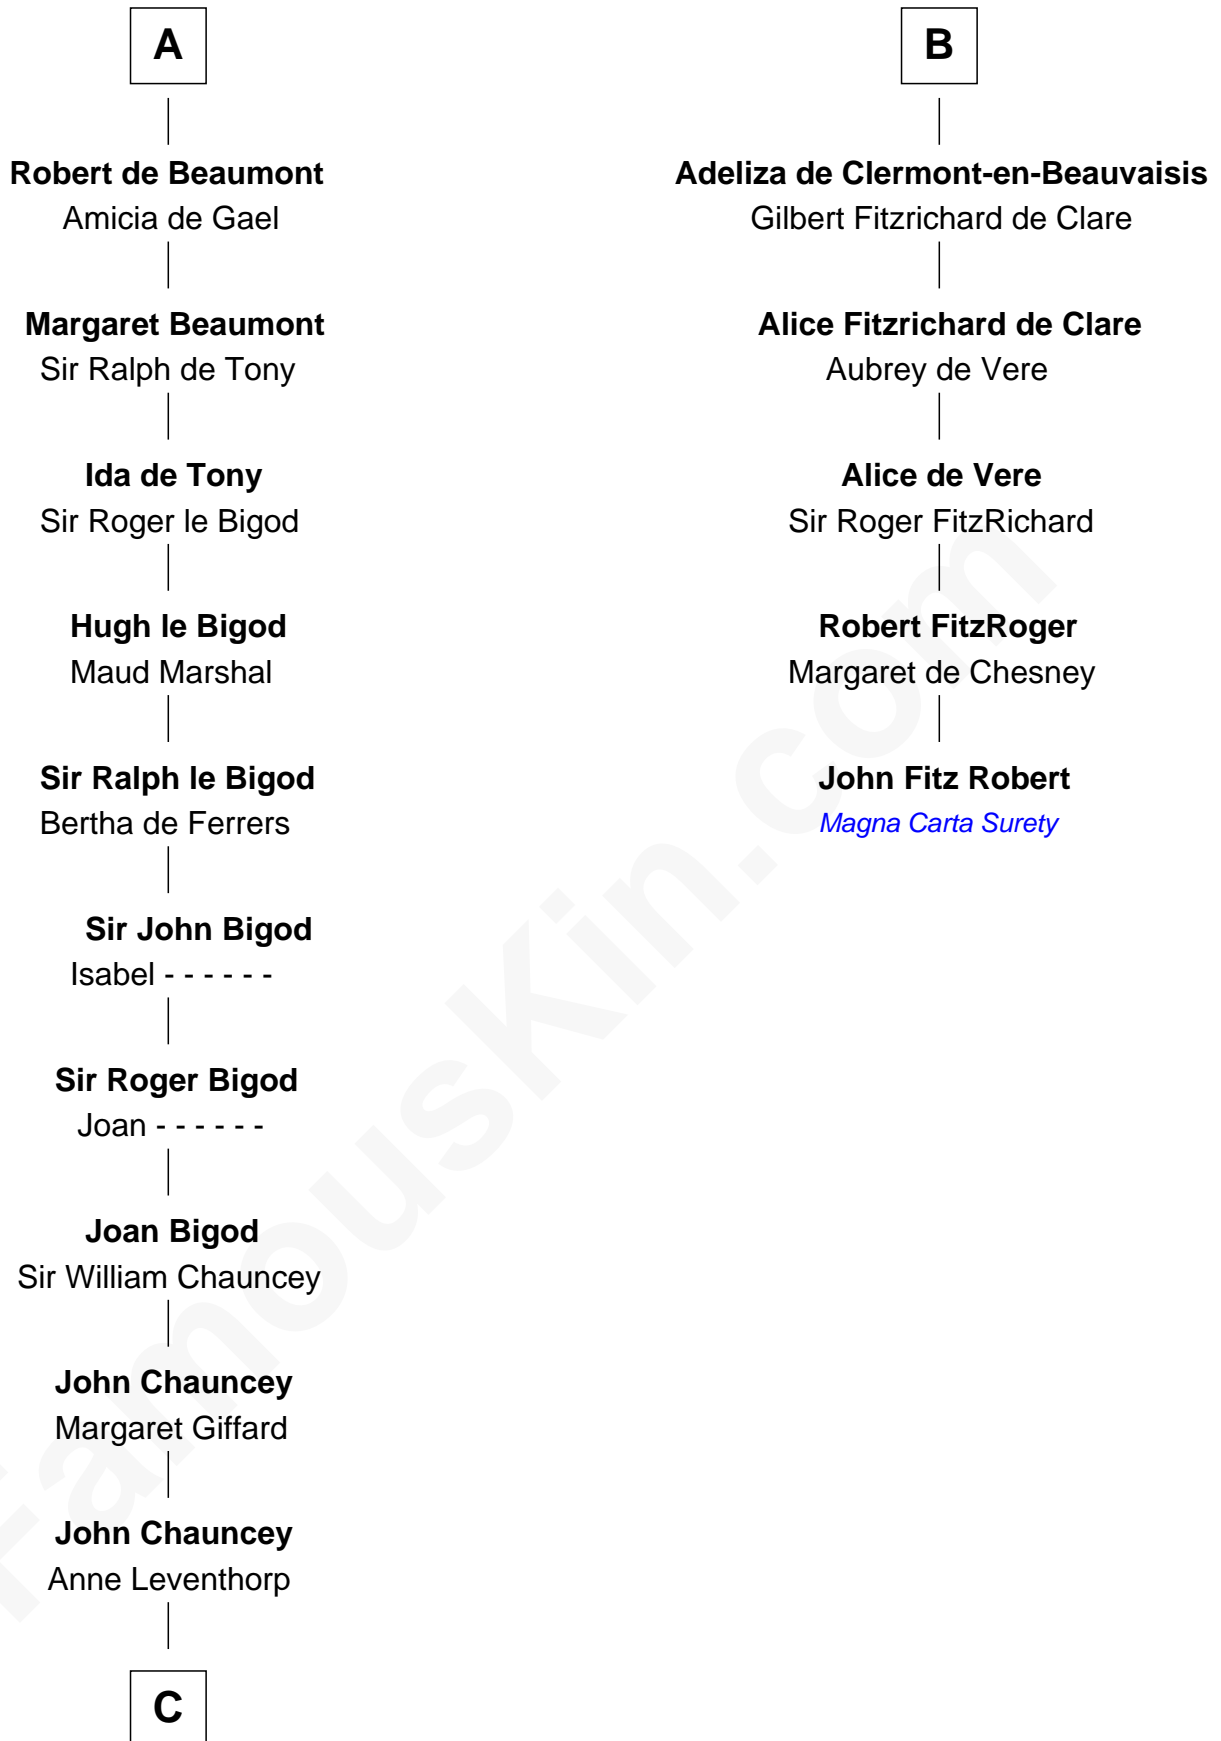

FamousKin.com

Relationship Chart of

Rev. Charles Chauncey

(1589 - 1671/2) Great Migration Immigrant 1638

11th cousin 10 times removed of

John Fitz Robert
Magna Carta Surety

Ranulf II of Aquitaine

C

Rev. Charles Chauncey

Great Migration Immigrant 1638

FamousKin.com