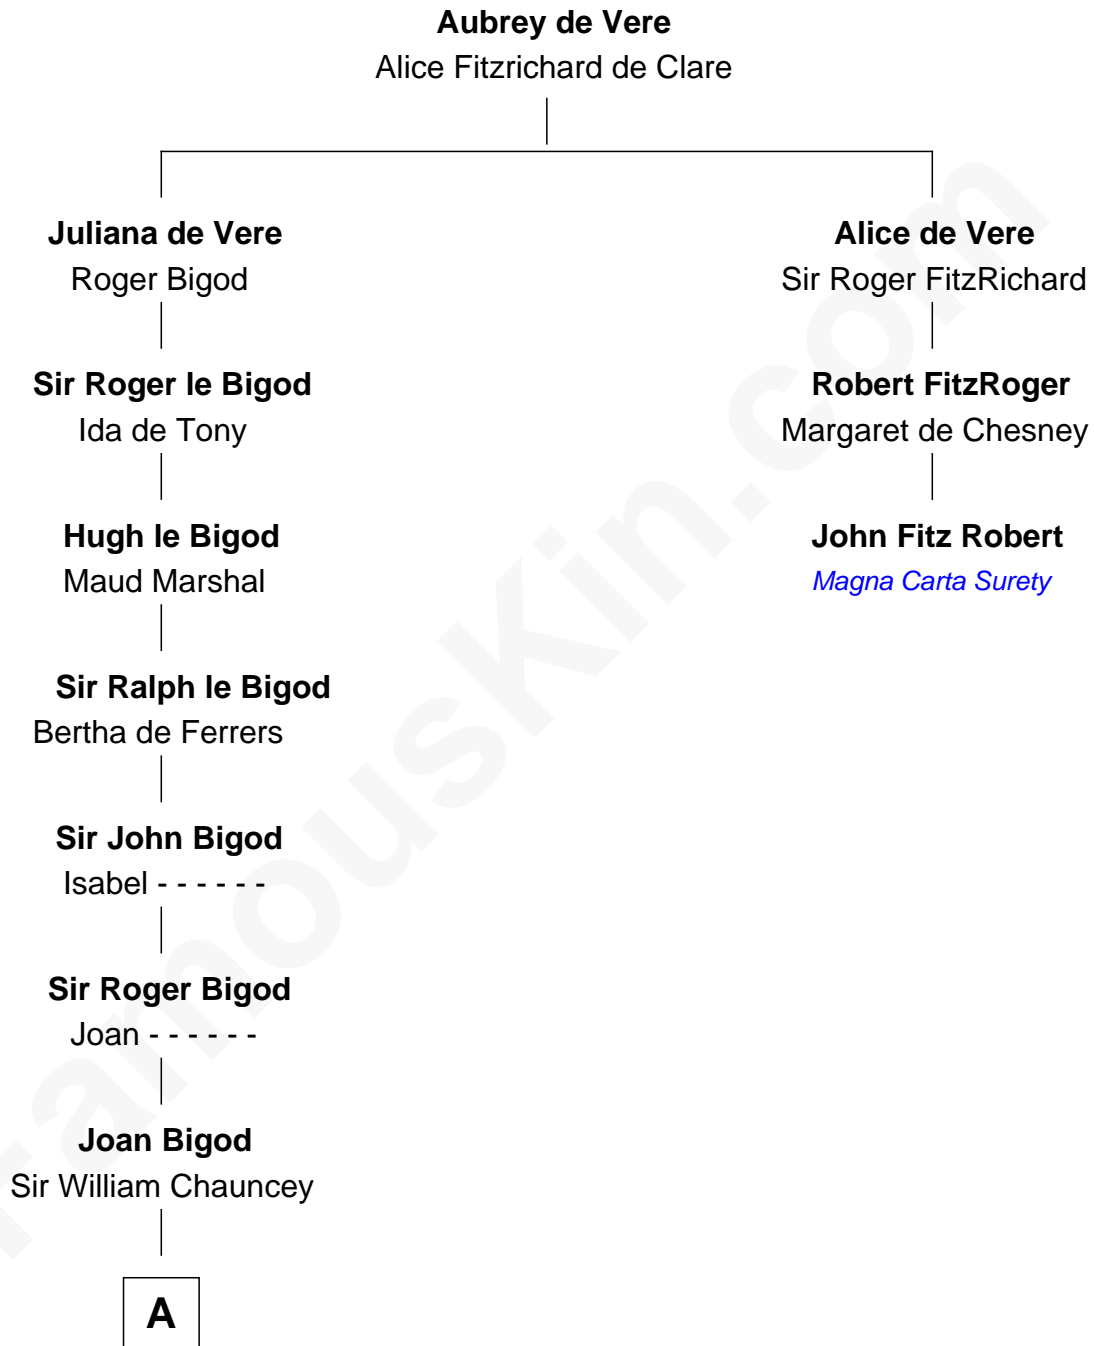

FamousKin.com

Relationship Chart of

Rev. Charles Chauncey

(1589 - 1671/2) Great Migration Immigrant 1638

2nd cousin 11 times removed of

John Fitz Robert
Magna Carta Surety

A

|
John Chauncey
Margaret Giffard

|
John Chauncey
Anne Leventhorp

|
John Chauncey
Alice Boyce

|
John Chauncey
Elizabeth Proffit

|
Henry Chauncey
Lucy - - - - -

|
George Chauncey
Anne Welsh

|
Rev. Charles Chauncey
Great Migration Immigrant 1638