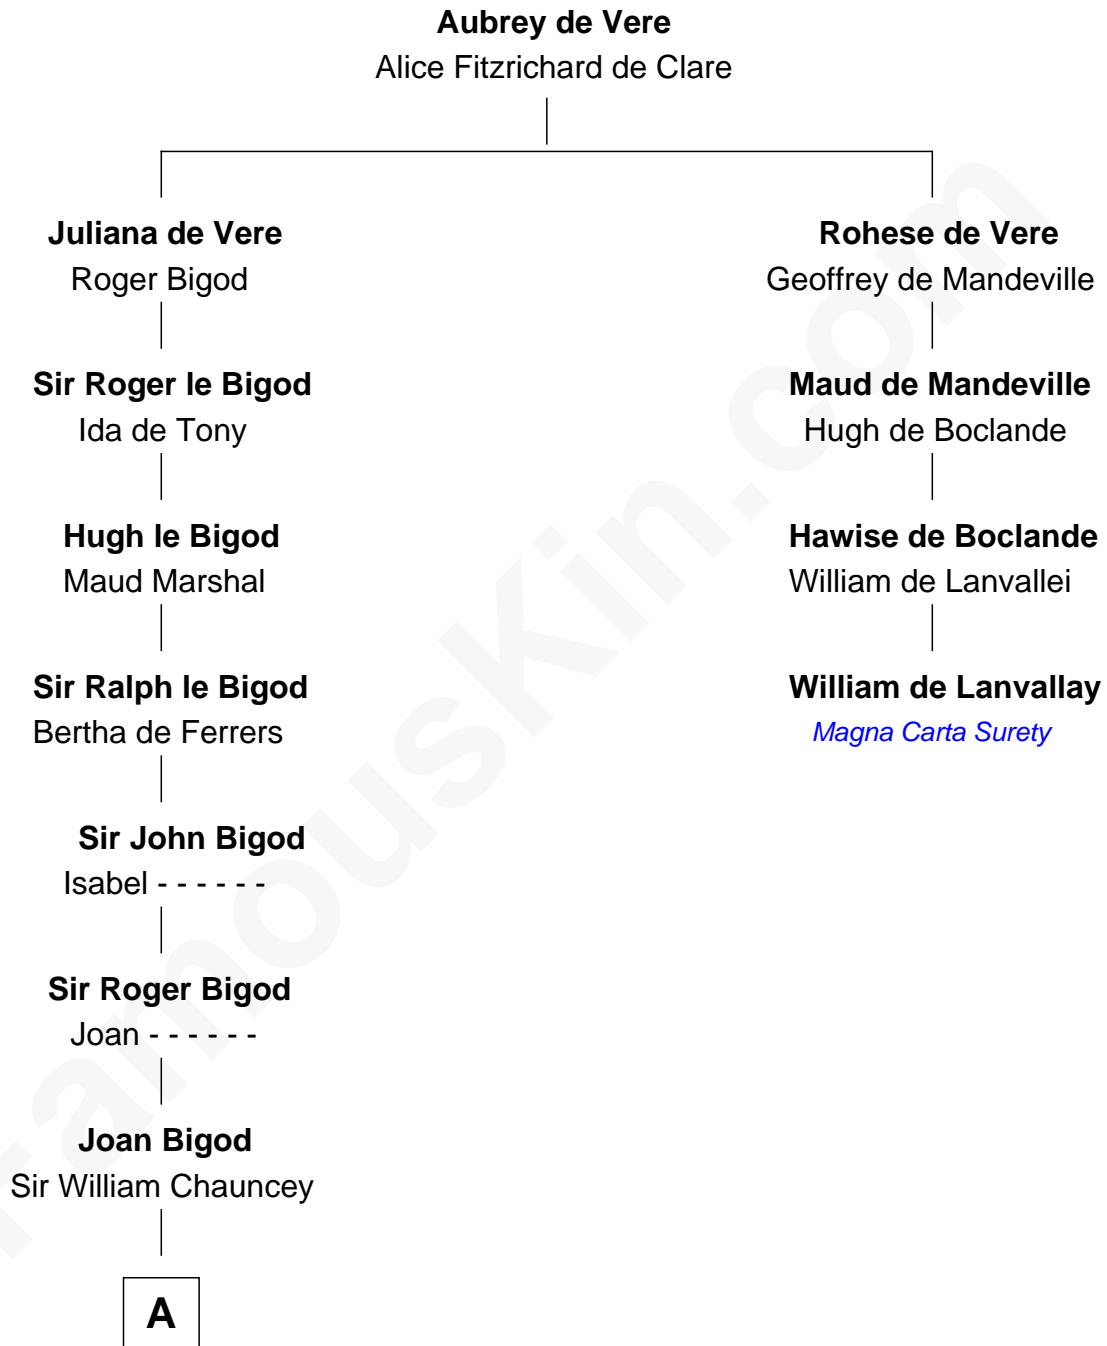

FamousKin.com

Relationship Chart of

Rev. Charles Chauncey

(1589 - 1671/2) Great Migration Immigrant 1638

3rd cousin 10 times removed of

William de Lanvallay
Magna Carta Surety

A

|
John Chauncey
Margaret Giffard

|
John Chauncey
Anne Leventhorp

|
John Chauncey
Alice Boyce

|
John Chauncey
Elizabeth Proffit

|
Henry Chauncey
Lucy - - - - -

|
George Chauncey
Anne Welsh

|
Rev. Charles Chauncey
Great Migration Immigrant 1638