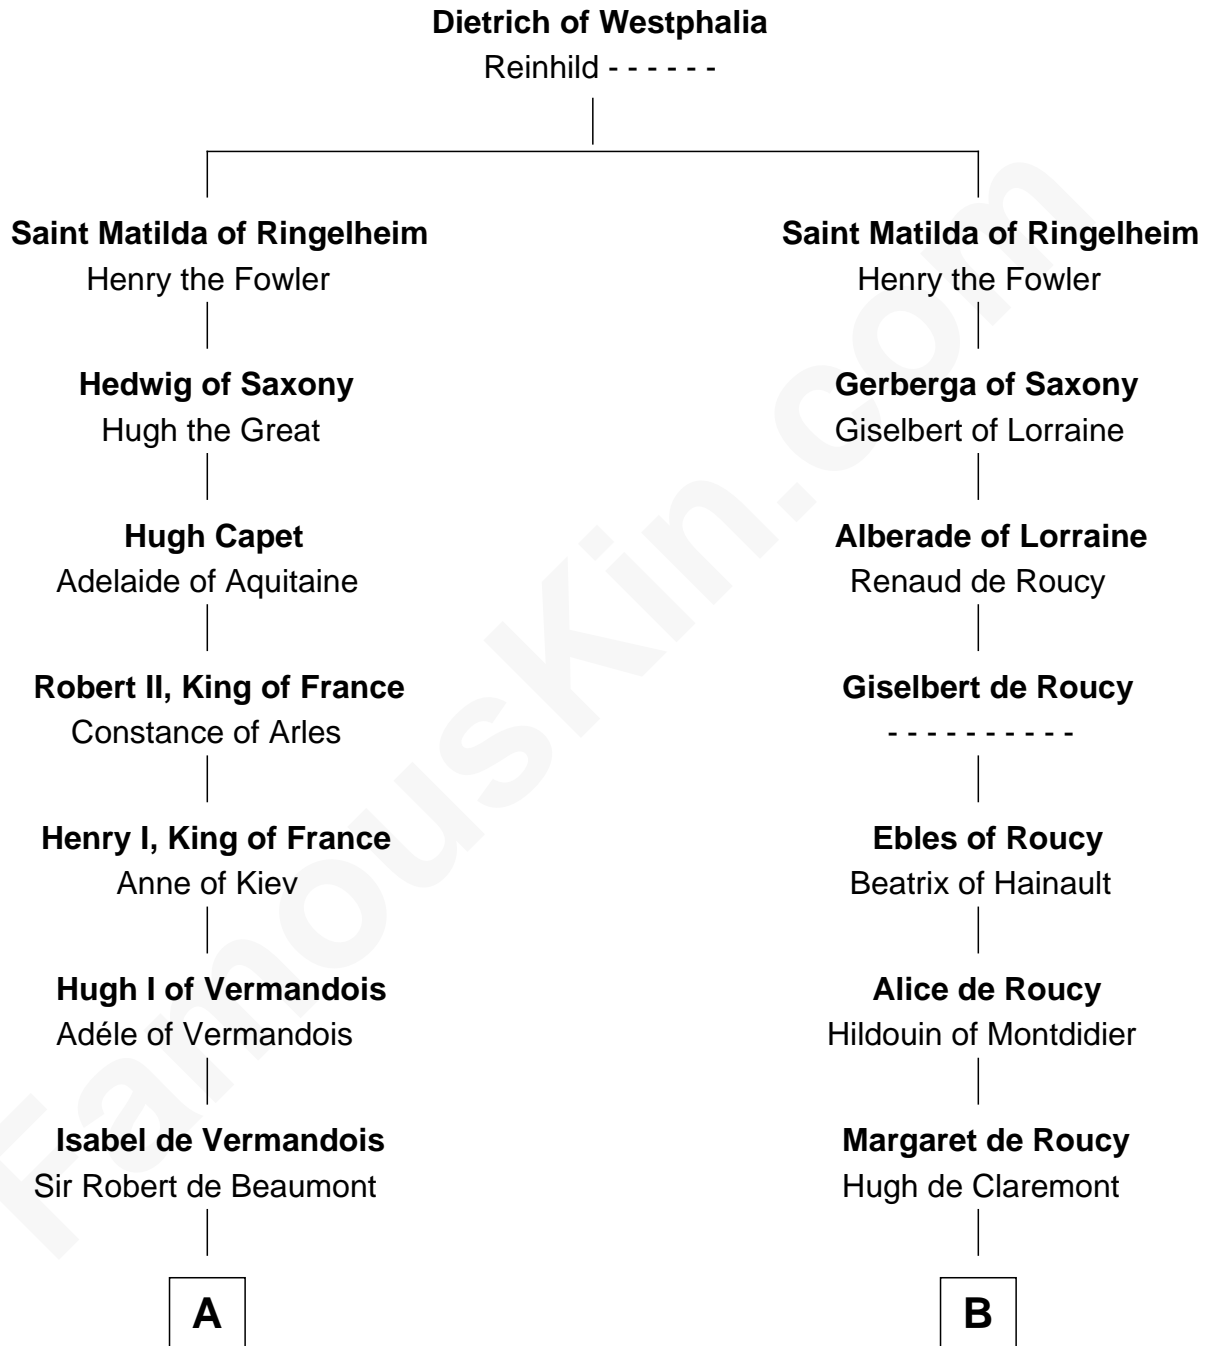

FamousKin.com

Relationship Chart of

Rev. Charles Chauncey

(1589 - 1671/2) Great Migration Immigrant 1638

10th cousin 11 times removed of

Robert de Vere

Magna Carta Surety

C

Rev. Charles Chauncey

Great Migration Immigrant 1638

FamousKin.com