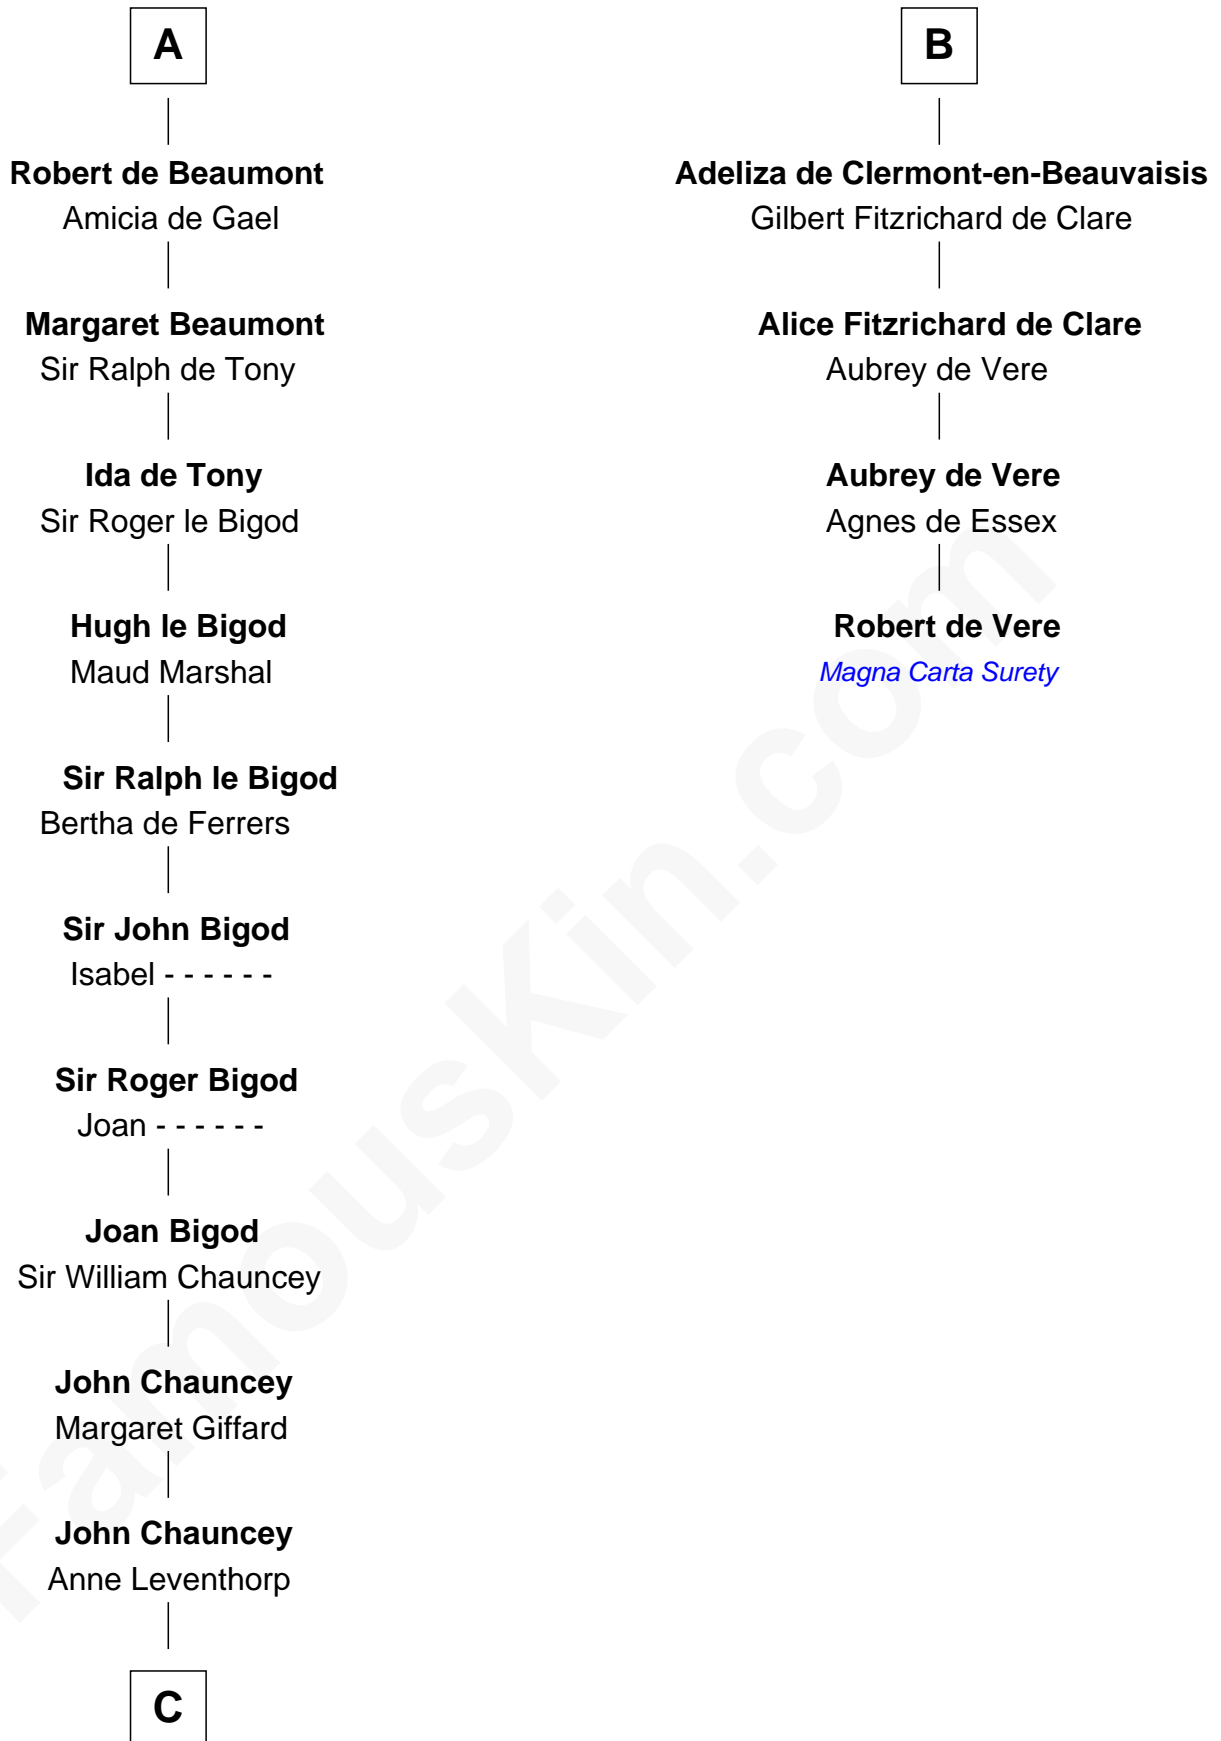

FamousKin.com

Relationship Chart of

Rev. Charles Chauncey

(1589 - 1671/2) Great Migration Immigrant 1638

10th cousin 11 times removed of

Robert de Vere

Magna Carta Surety

C

Rev. Charles Chauncey

Great Migration Immigrant 1638

FamousKin.com