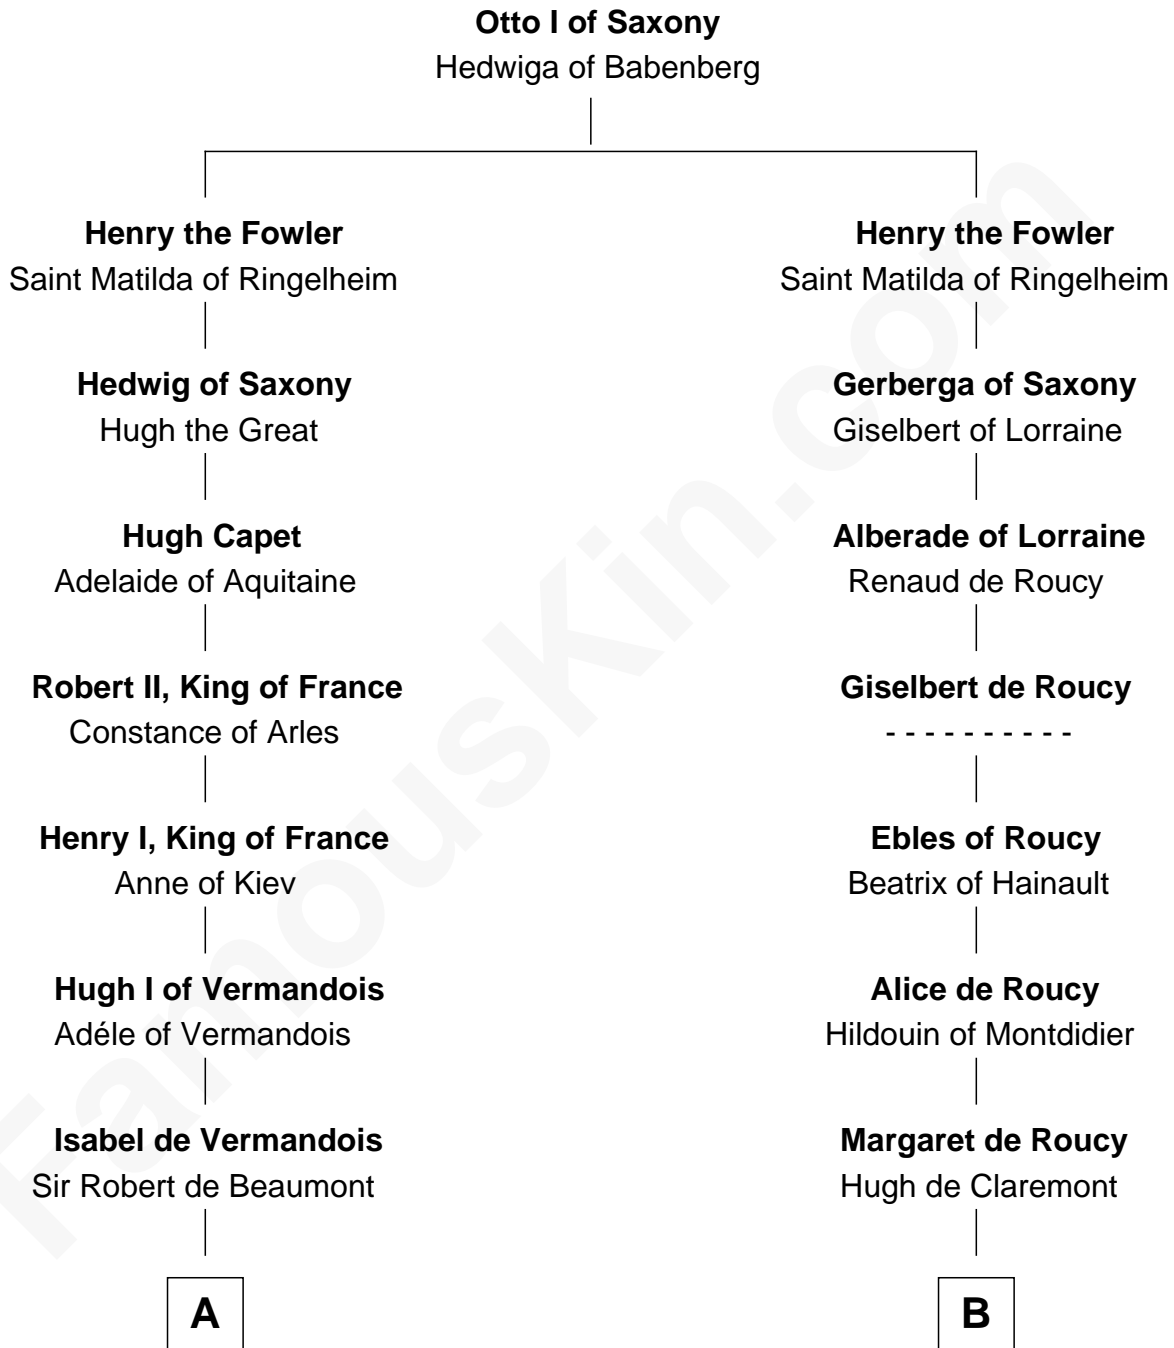

FamousKin.com

Relationship Chart of

Rev. Charles Chauncey

(1589 - 1671/2) Great Migration Immigrant 1638

10th cousin 11 times removed of

Robert de Vere

Magna Carta Surety

C

Rev. Charles Chauncey

Great Migration Immigrant 1638

FamousKin.com