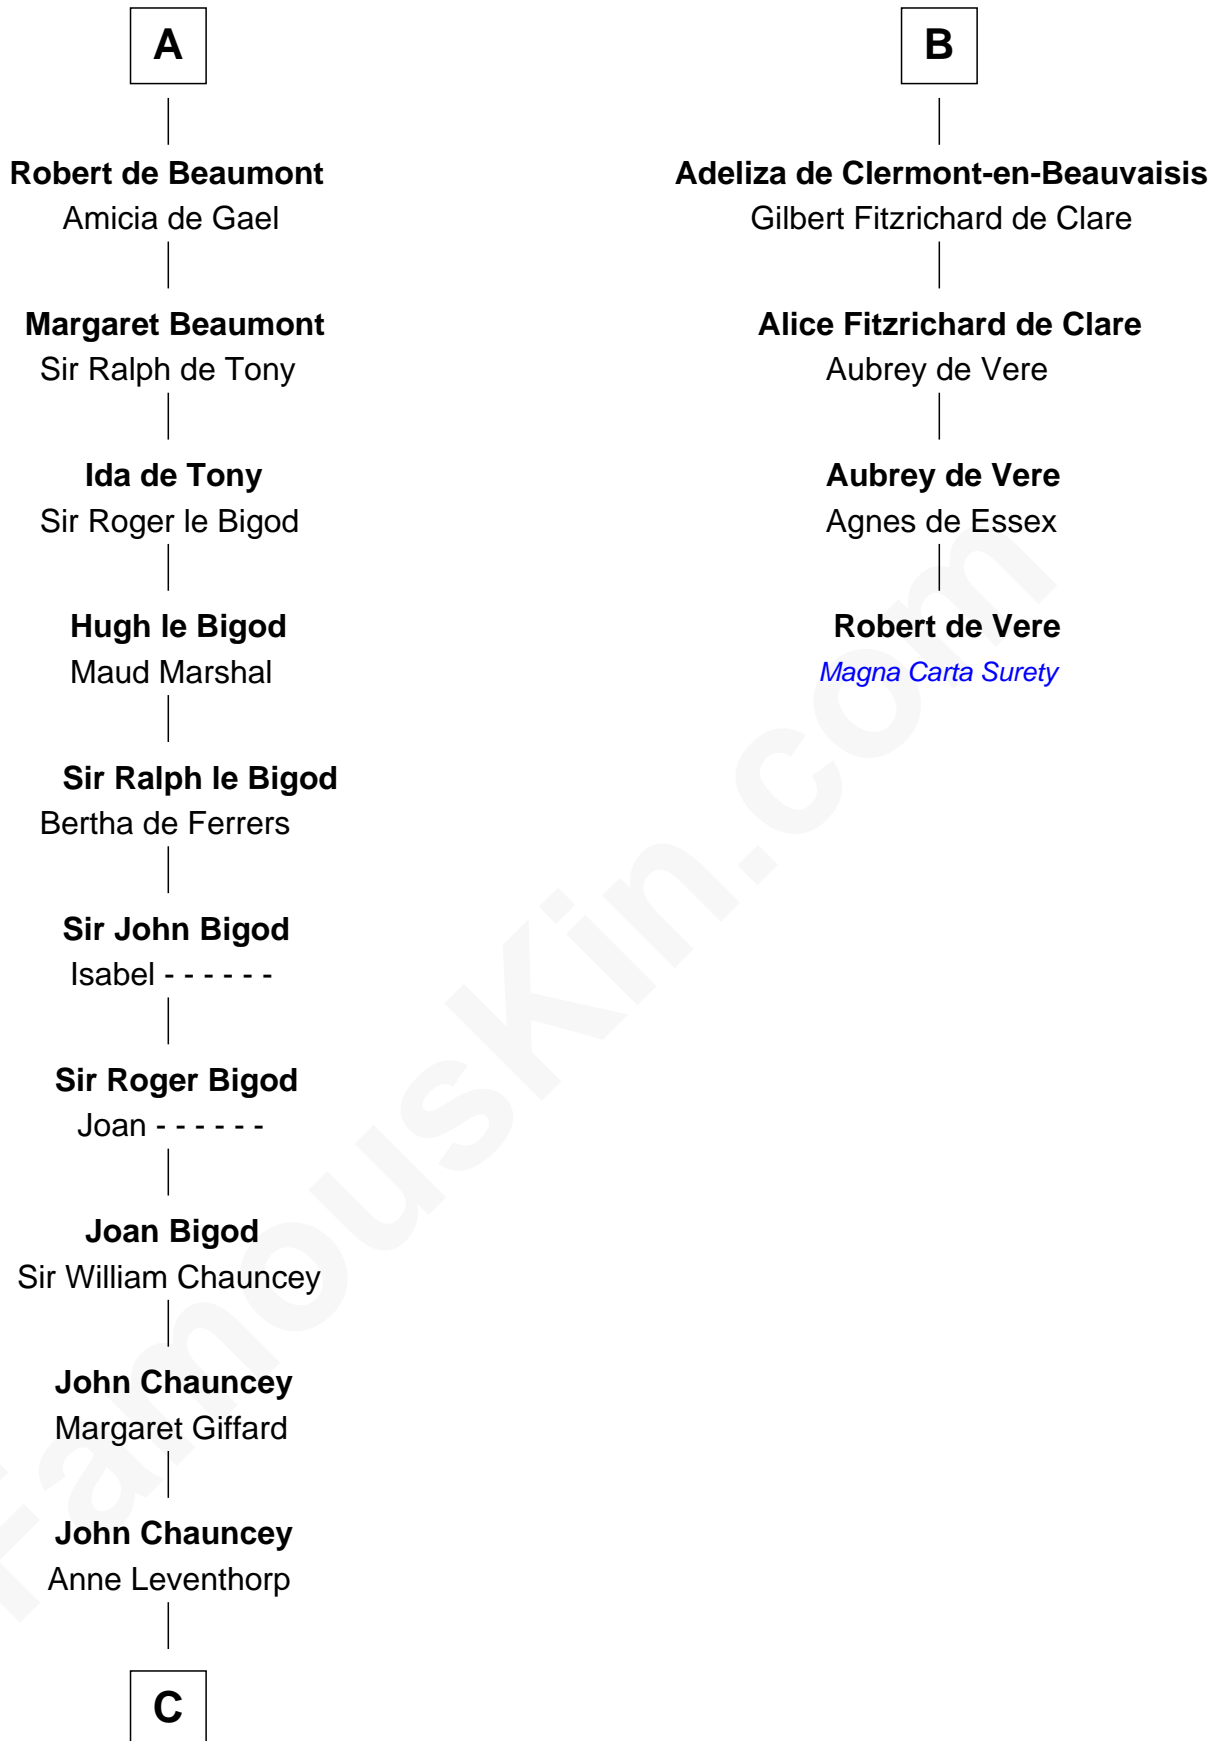

FamousKin.com

Relationship Chart of

Rev. Charles Chauncey

(1589 - 1671/2) Great Migration Immigrant 1638

10th cousin 11 times removed of

Robert de Vere

Magna Carta Surety

Robert the Strong

Anne Welsh

Rev. Charles Chauncey

Great Migration Immigrant 1638

FamousKin.com