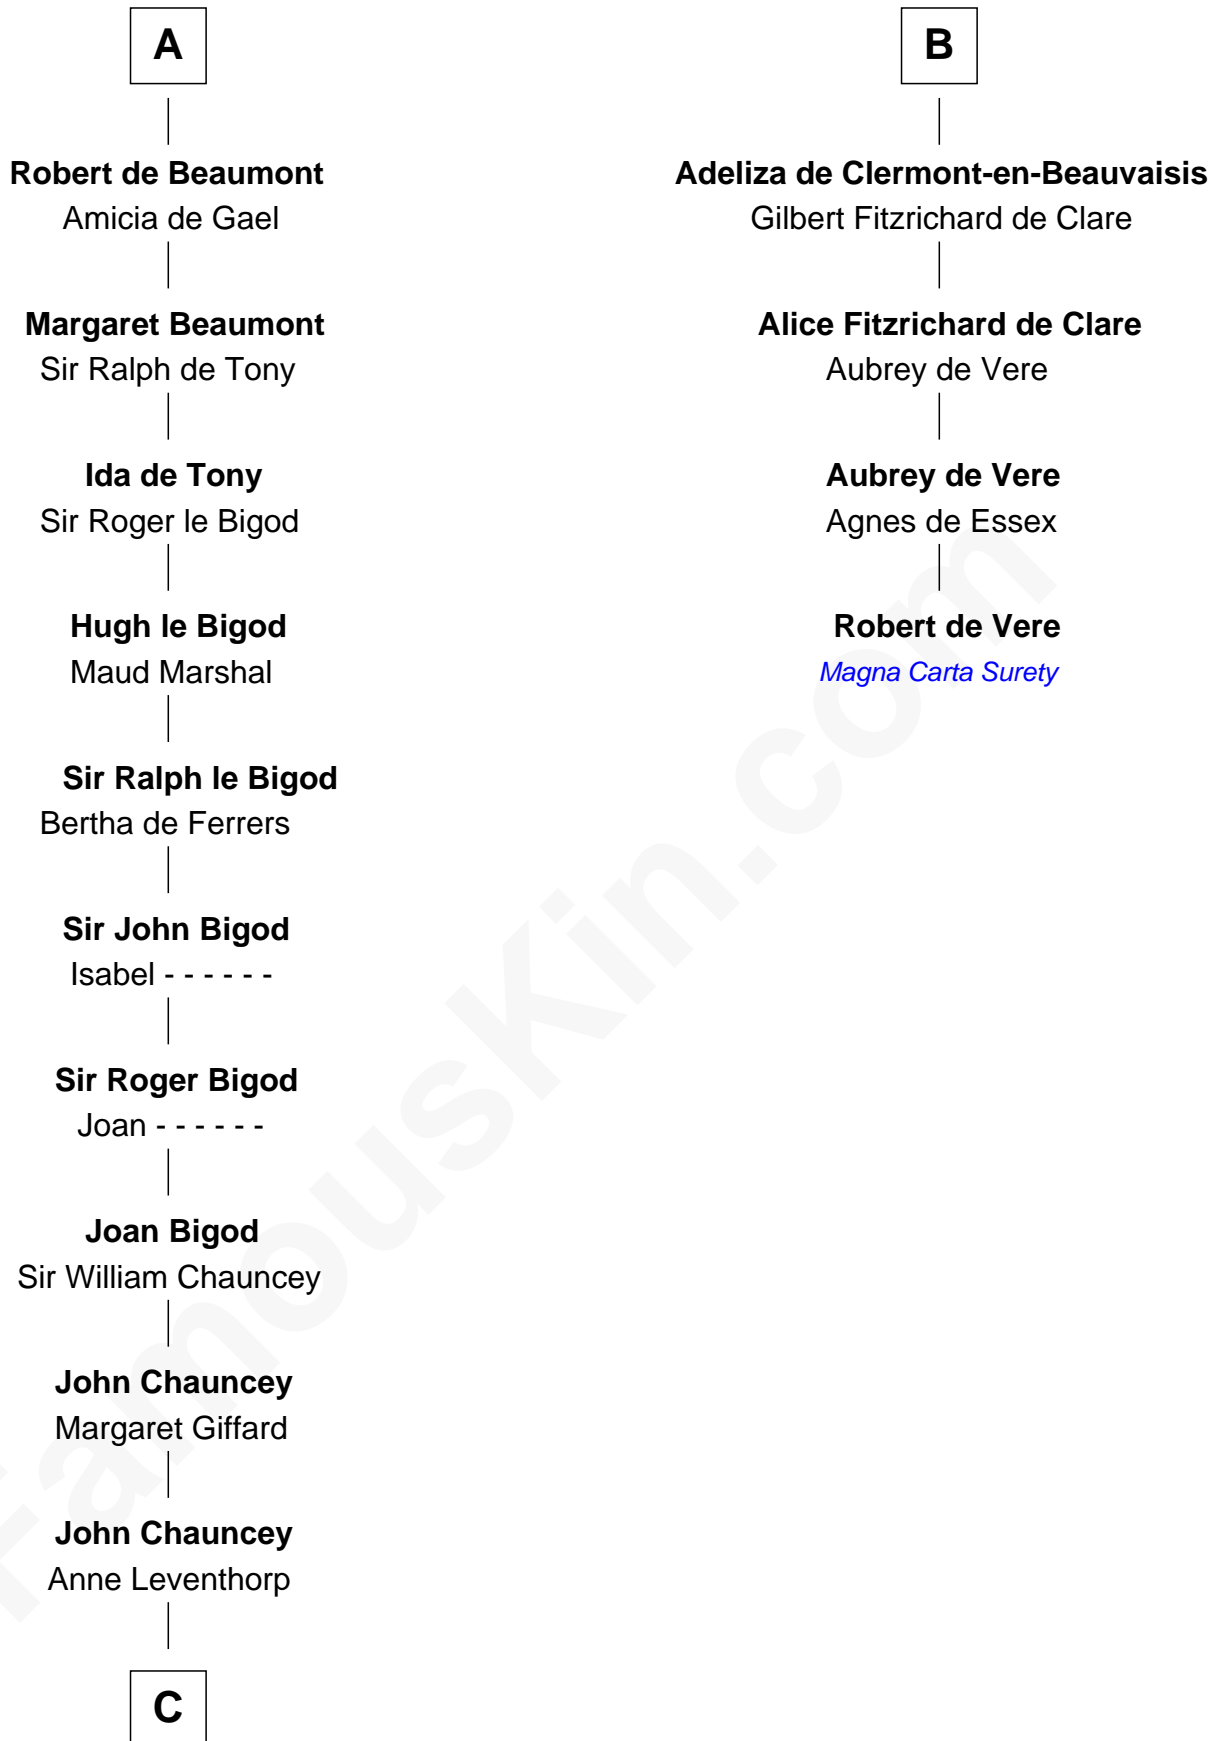

**FamousKin.com**  
**Relationship Chart of**  
**Rev. Charles Chauncey**

(1589 - 1671/2) Great Migration Immigrant 1638

10th cousin 11 times removed of

**Robert de Vere**

*Magna Carta Surety*

**Herbert I of Vermandois**

**Beatrice of Vermandois**

Robert I, King of France

**Hugh the Great**

Hedwig of Saxony

**Hugh Capet**

Adelaide of Aquitaine

**Hedwig of France**

Rainier IV of Hainault

**Beatrix of Hainault**

Ebles of Roucy

**Alice de Roucy**

Hildouin of Montdidier

**Margaret de Roucy**

Hugh de Claremont

**B**

**C**