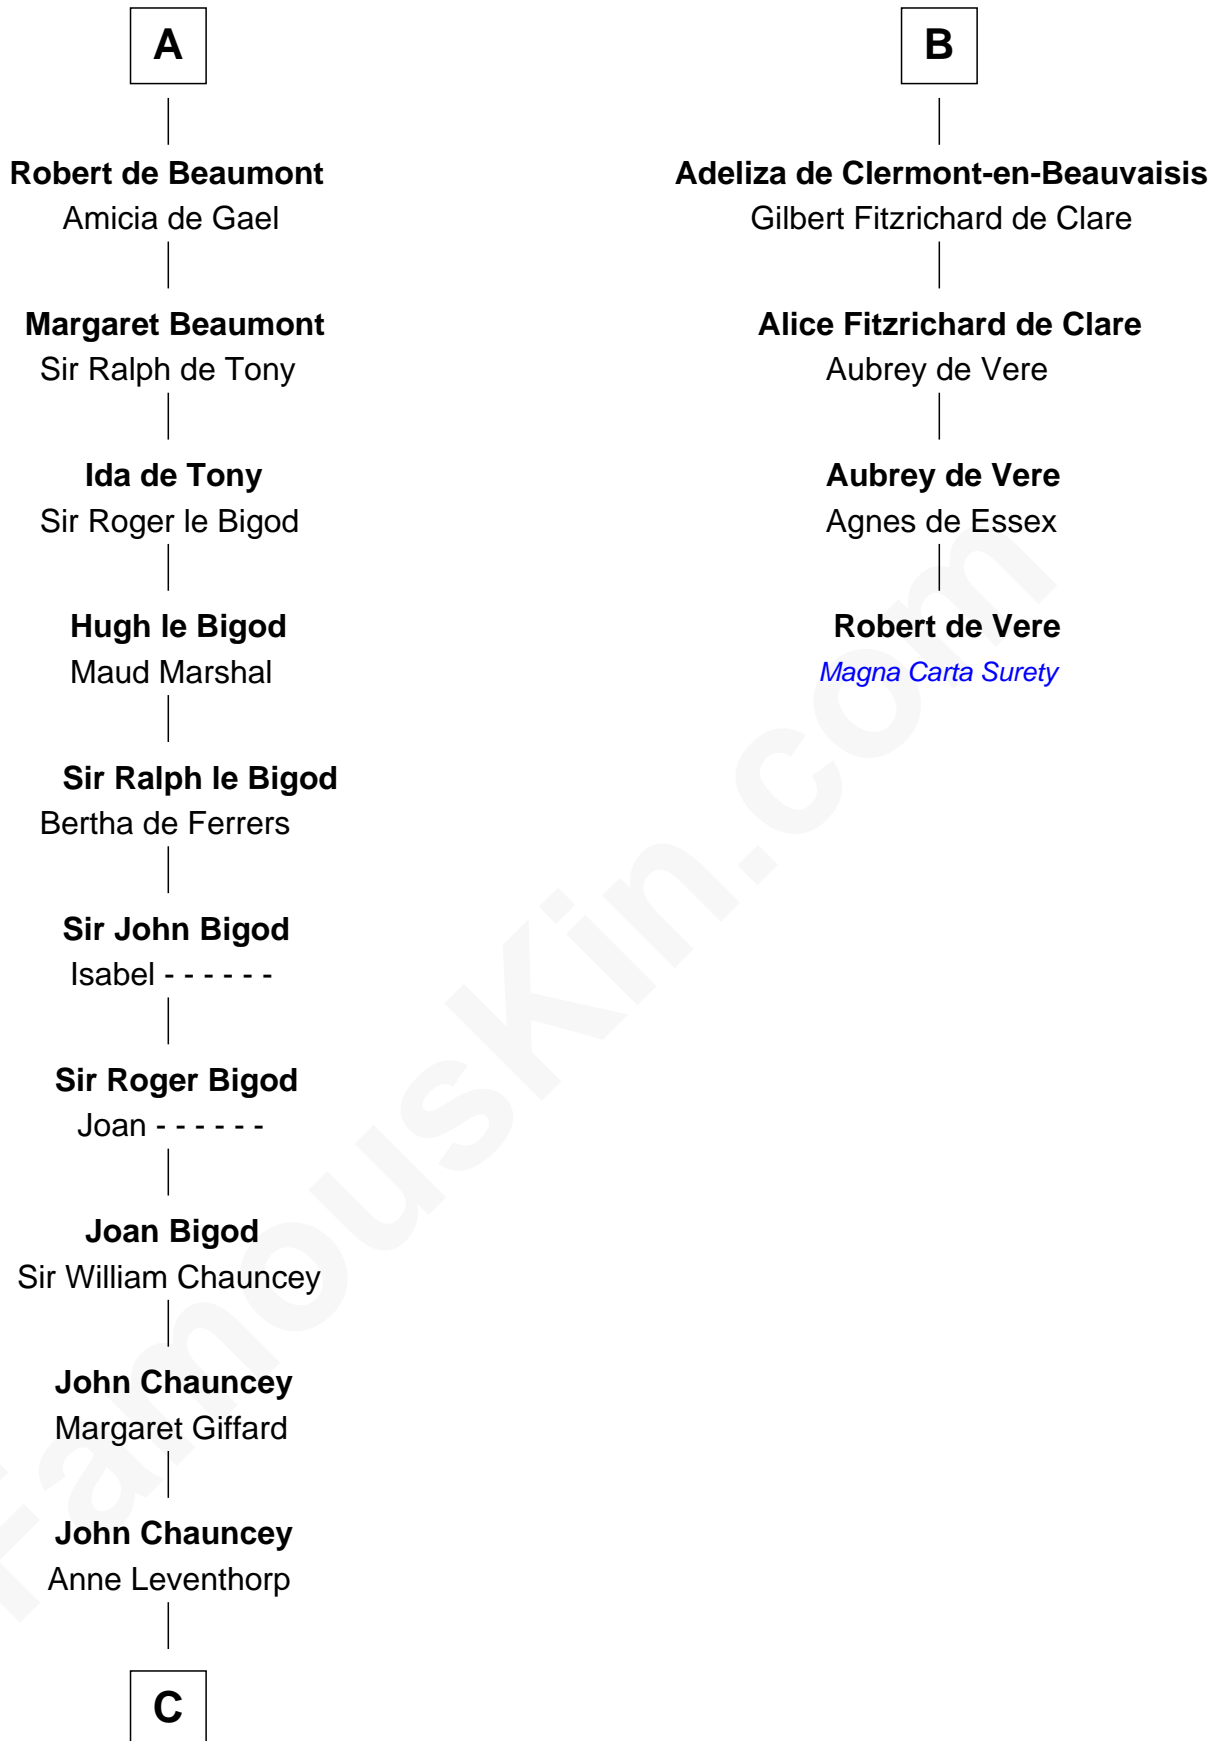

FamousKin.com

Relationship Chart of

Rev. Charles Chauncey

(1589 - 1671/2) Great Migration Immigrant 1638

10th cousin 11 times removed of

Robert de Vere

Magna Carta Surety

Ranulf II of Aquitaine

C

John Chauncey

Alice Boyce

John Chauncey

Elizabeth Proffit

Henry Chauncey

Lucy -----

George Chauncey

Anne Welsh

Rev. Charles Chauncey

Great Migration Immigrant 1638

FamousKin.com