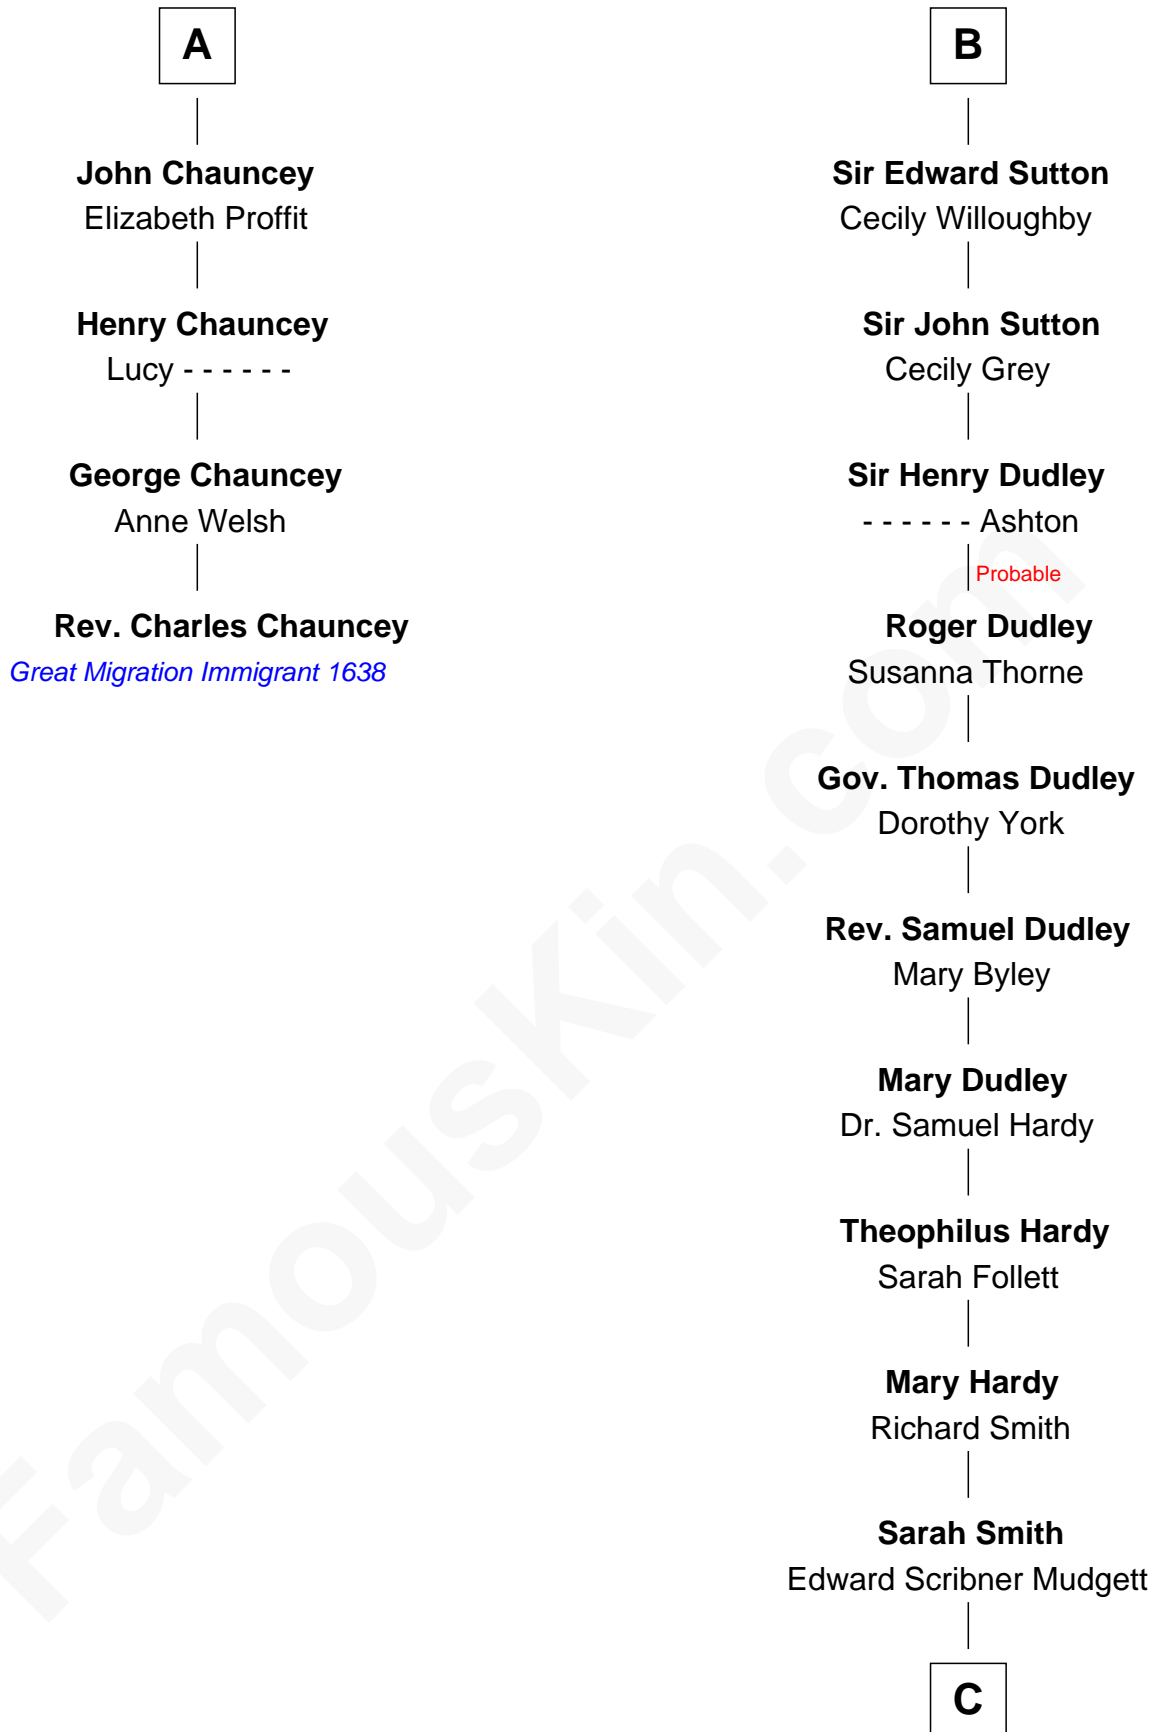

## Relationship Chart of

### Rev. Charles Chauncey

(1589 - 1671/2) Great Migration Immigrant 1638

10th cousin 10 times removed of

**Dr. H. H. Holmes**

Serial Killer aka "Devil in the White City"

**C**

—  
**Samuel Mudgett**

Mary Morrill

—  
**Scribner Mudgett**

Nancy Prescott

—  
**Levi Horton Mudgett**

Theodate Page Price

—  
**Dr. H. H. Holmes**

*Serial Killer Dr. H. H. Holmes*

FamousKin.com