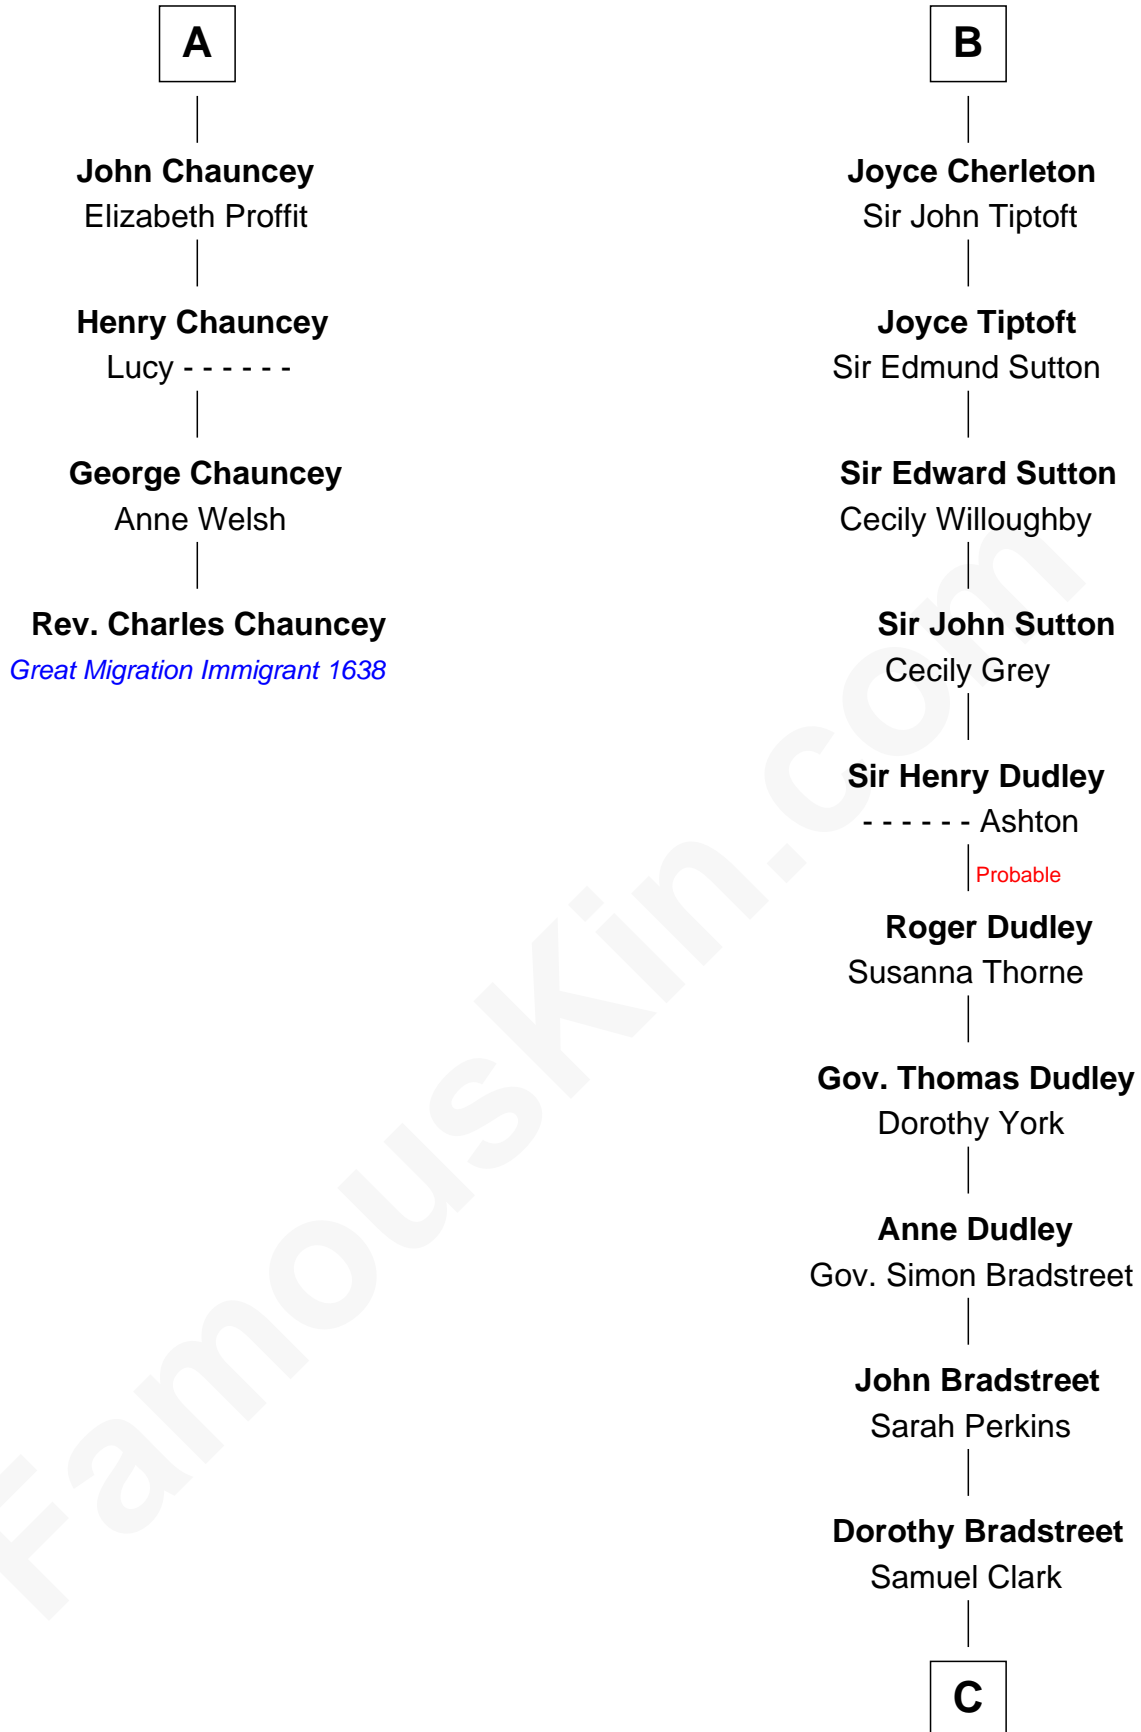

## Relationship Chart of

### Rev. Charles Chauncey

(1589 - 1671/2) Great Migration Immigrant 1638

10th cousin 11 times removed of

**Seth Low**

Mayor of New York City President of Columbia University

**C**

**Dorothy Clark**

Elijah Porter

**Thomas Porter**

Ruth Allen

**Mary Porter**

Seth Low

**Abiel Abbot Low**

Ellen Almira Dow

**Seth Low**

*Mayor of New York City President of Columbia University*