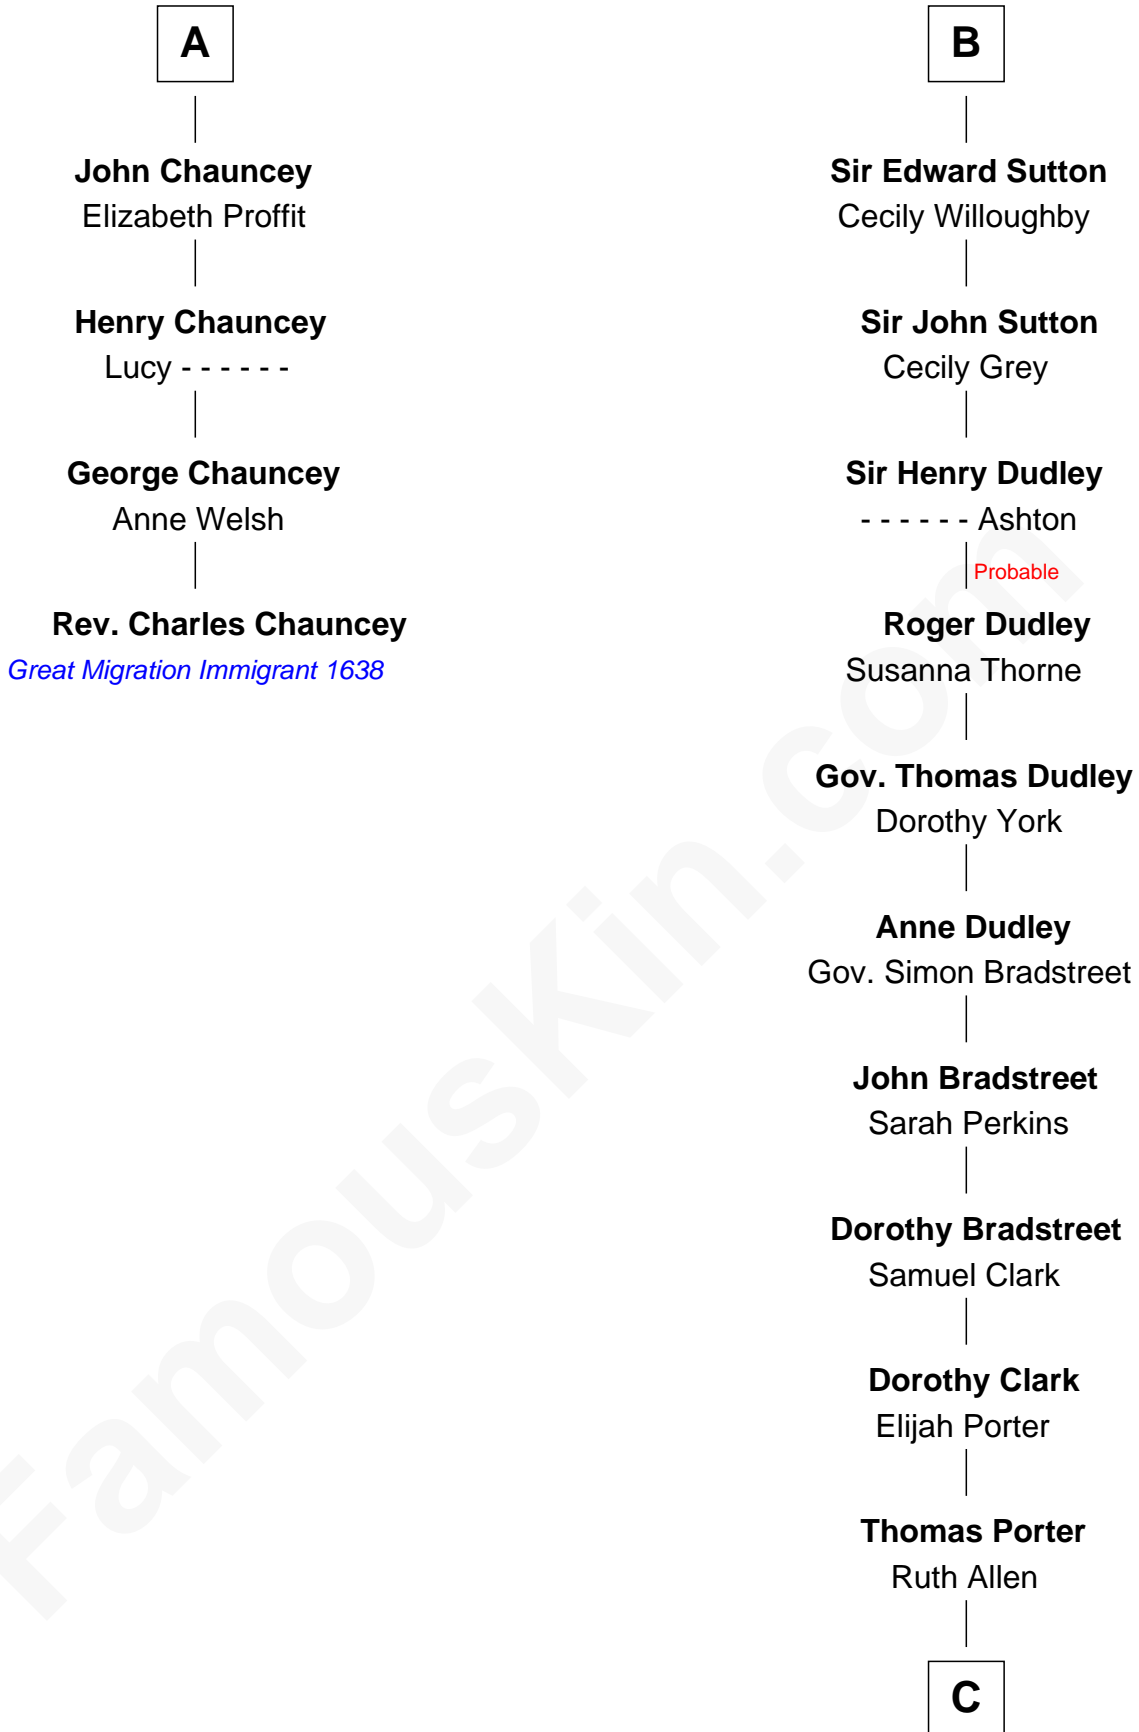

FamousKin.com
Relationship Chart of
Rev. Charles Chauncey

(1589 - 1671/2) Great Migration Immigrant 1638

10th cousin 9 times removed of

Seth Low

Mayor of New York City President of Columbia University

Sir William de Ferrers

Agnes of Chester

C

—
Mary Porter

Seth Low

—
Abiel Abbot Low

Ellen Almira Dow

—
Seth Low

Mayor of New York City President of Columbia University