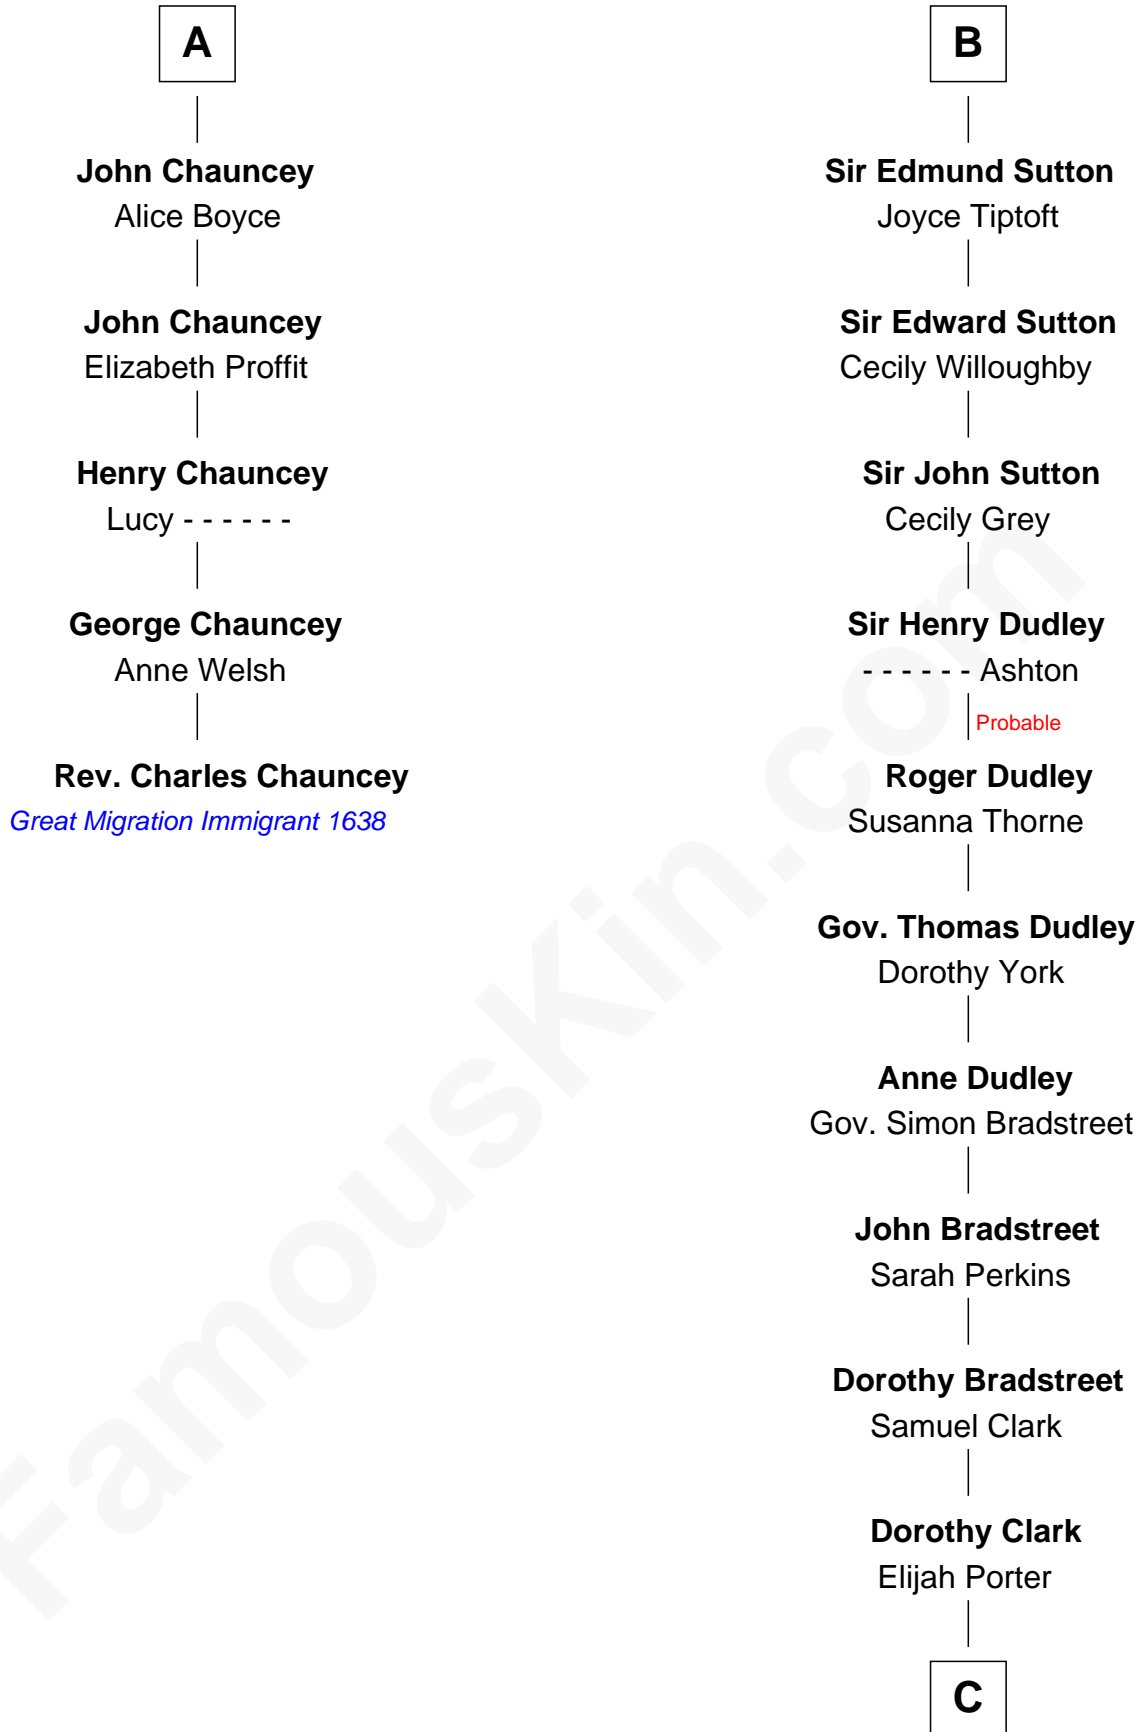

## Relationship Chart of

### Rev. Charles Chauncey

(1589 - 1671/2) Great Migration Immigrant 1638

11th cousin 9 times removed of

**Seth Low**

Mayor of New York City President of Columbia University

**C**

**Thomas Porter**

Ruth Allen

**Mary Porter**

Seth Low

**Abiel Abbot Low**

Ellen Almira Dow

**Seth Low**

*Mayor of New York City President of Columbia University*

FamousKin.com