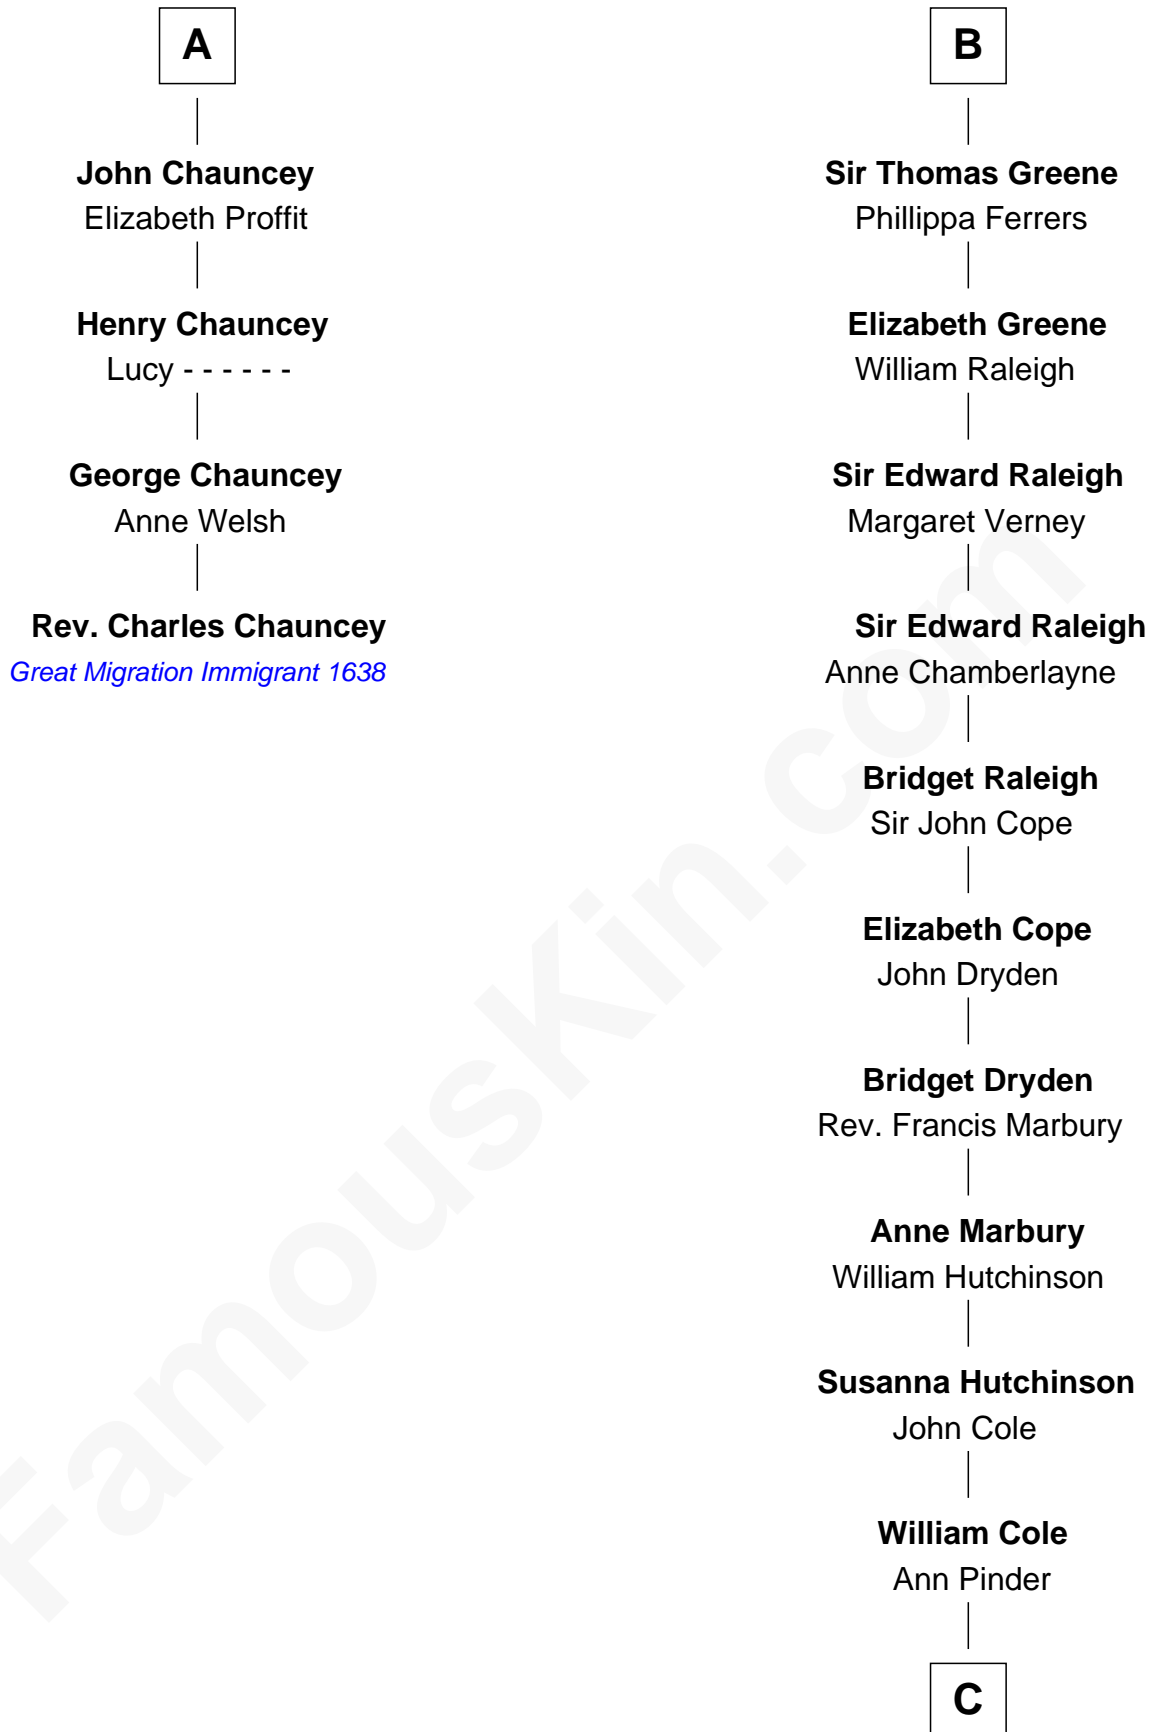

FamousKin.com

Relationship Chart of

Rev. Charles Chauncey

(1589 - 1671/2) Great Migration Immigrant 1638

10th cousin 11 times removed of

Melvil Dewey

Inventor of the Dewey Decimal System

C