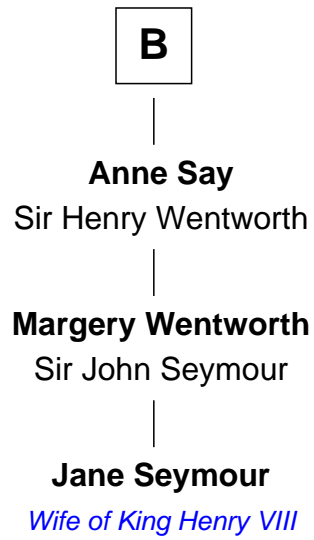

FamousKin.com
Relationship Chart of
Ranulf II of Aquitaine
(0850 - 0890)

18th Great-grandfather of
Jane Seymour
3rd Wife of King Henry VIII

Ranulf II of Aquitaine

Ebalus Manzer

Emilienne -----

William III of Aquitaine

Sir Roger de Grey

Sir Reynold de Grey

Eleanor le Strange

Ida Grey

John Cokayne

Elizabeth Cokayne

Sir Laurence Cheney

Elizabeth Cheney

Sir John Say

B

FamousKin.com