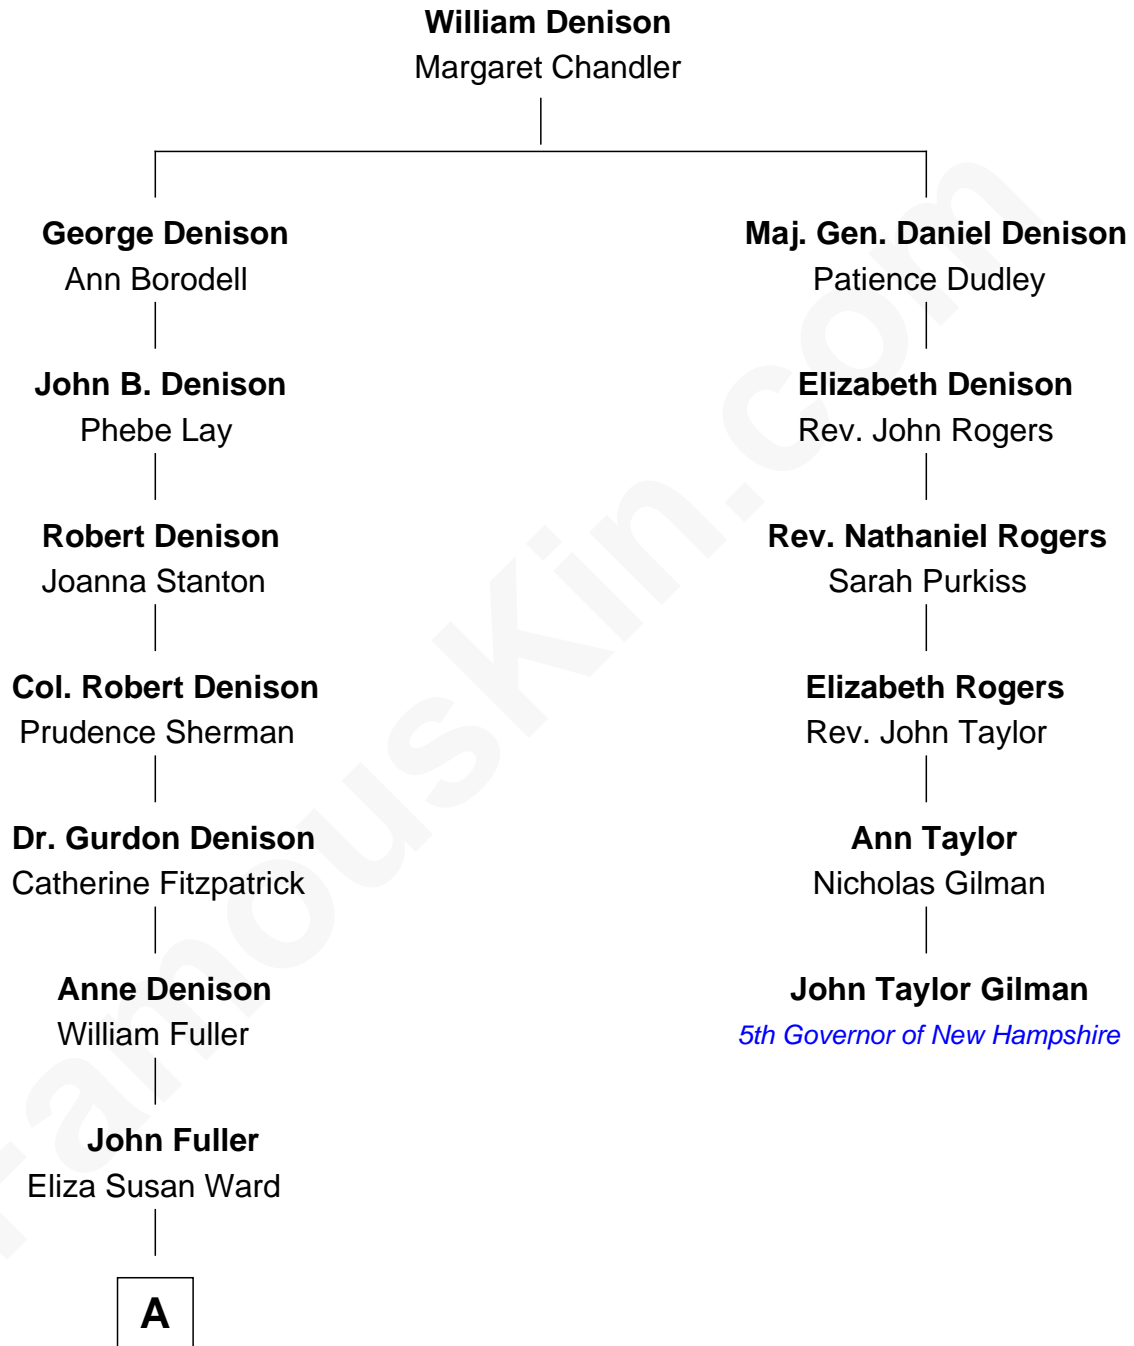

## Relationship Chart of

### Alfred Fuller

*Founder of the Fuller Brush Co.*

5th cousin 3 times removed of

### John Taylor Gilman

*5th Governor of New Hampshire*

A

Leander Joseph Fuller

Phoebe Jane Collins

Alfred Fuller

*Founder of the Fuller Brush Co.*

FamousKin.com