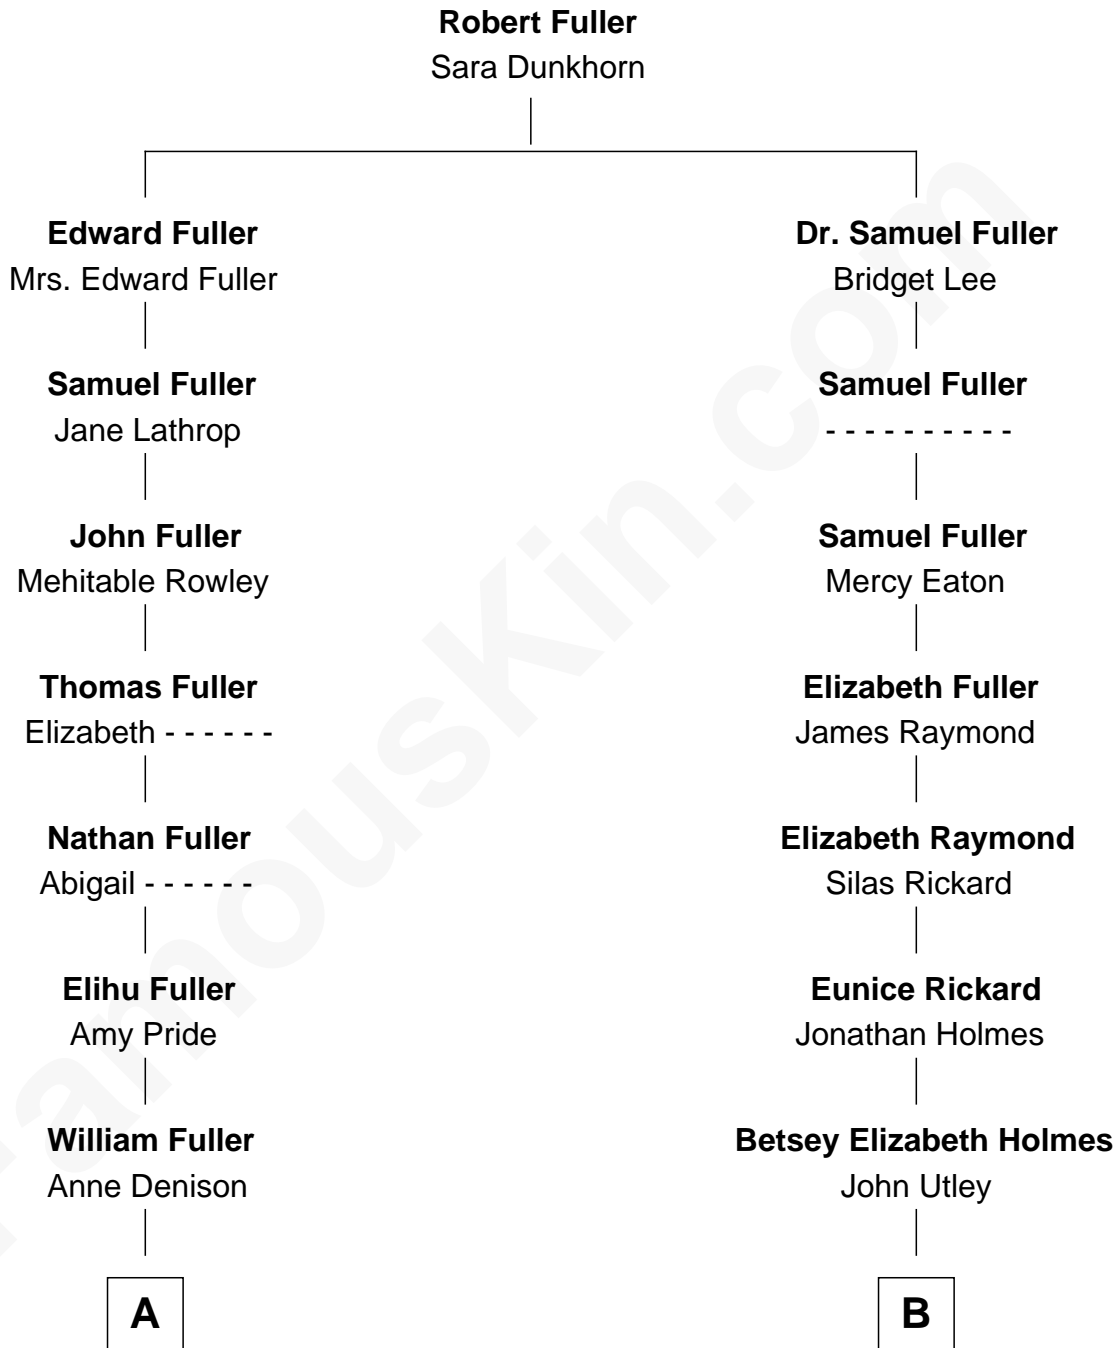

# FamousKin.com Relationship Chart of

**Alfred Fuller**

*Founder of the Fuller Brush Co.*

9th cousin 1 time removed of

**Ray Stanton Avery**

*Founder, Avery Dennison Corp.*

**A**

**John Fuller**

Eliza Susan Ward

**Leander Joseph Fuller**

Phoebe Jane Collins

**Alfred Fuller**

*Founder of the Fuller Brush Co.*

**B**

**Emeline Utley**

Hart Massey

**Ella Amelia Massey**

Samuel Fowler Dickinson

**Emma Miller Dickinson**

Oliver Perry Avery

**Ray Stanton Avery**

*Founder, Avery Dennison Corp.*

FamousKin.com