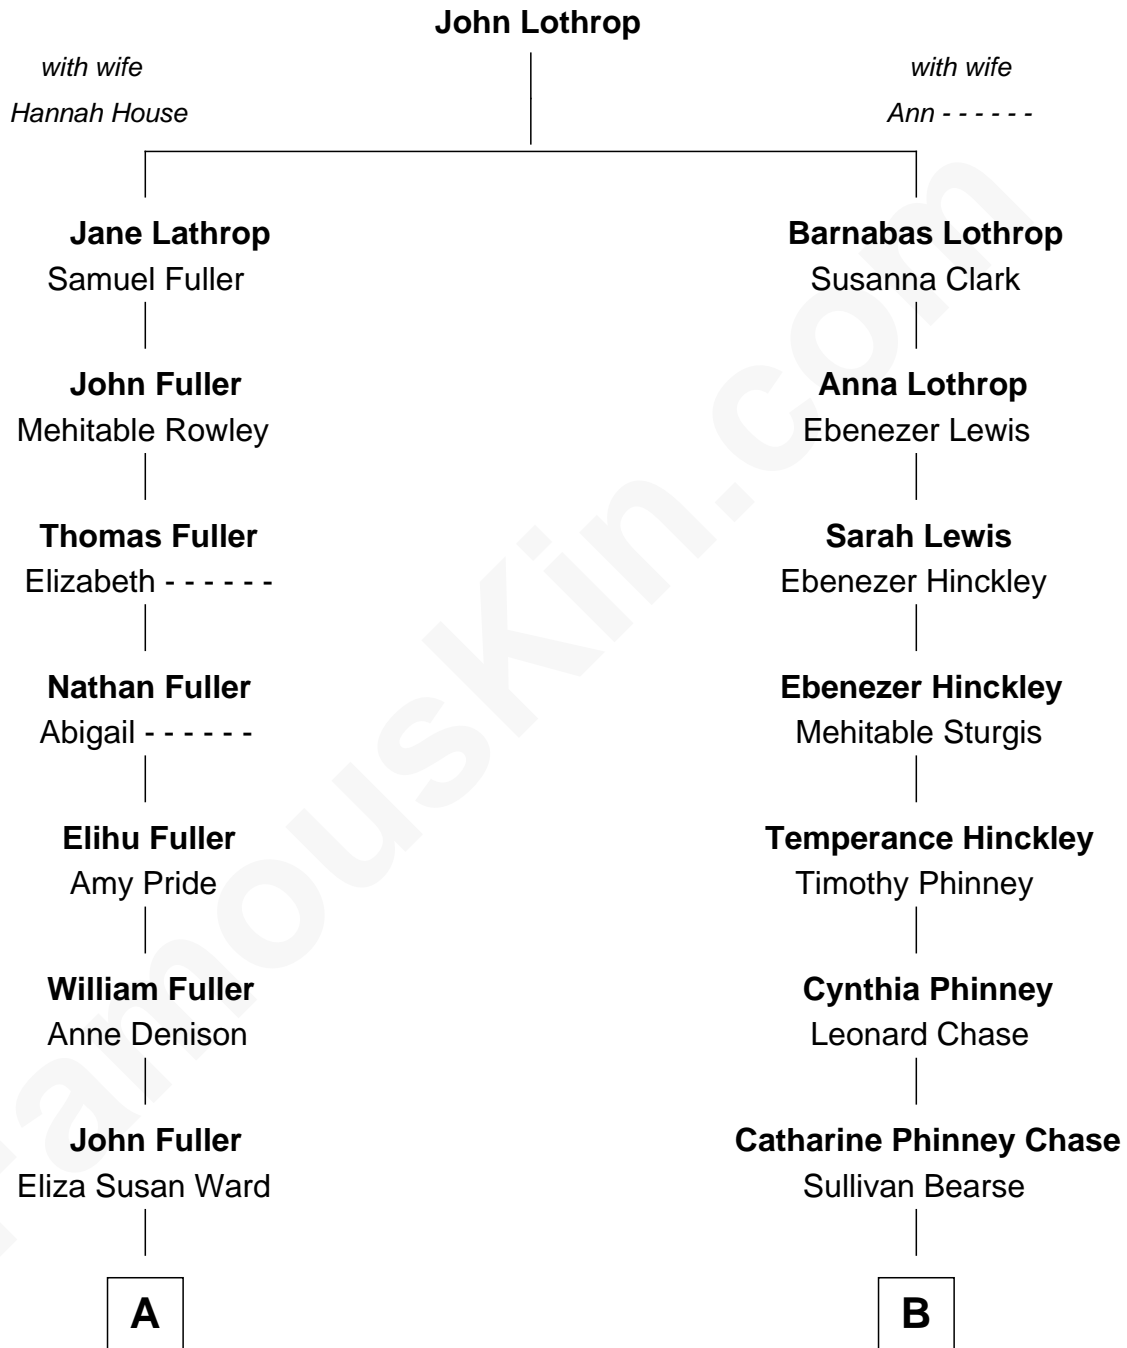

# FamousKin.com Relationship Chart of

**Alfred Fuller**

*Founder of the Fuller Brush Co.*

8th cousin 3 times removed of

**Sonny Dove**

*NYC Basketball Hall of Fame*

**A**

**Leander Joseph Fuller**

Phoebe Jane Collins

**Alfred Fuller**

*Founder of the Fuller Brush Co.*

**B**

**Nathaniel D. S. Bearse**

Olive Gould Pells

**Christine Nelson Bearse**

Irving Westley Coombs Oakley

**Emma Genevieve Oakley**

Ferdinand Wilson Mills

**Adeline Beus Mills**

Lloyd Leslie Dove

**Sonny Dove**

*NBA Small Forward*

FamousKin.com