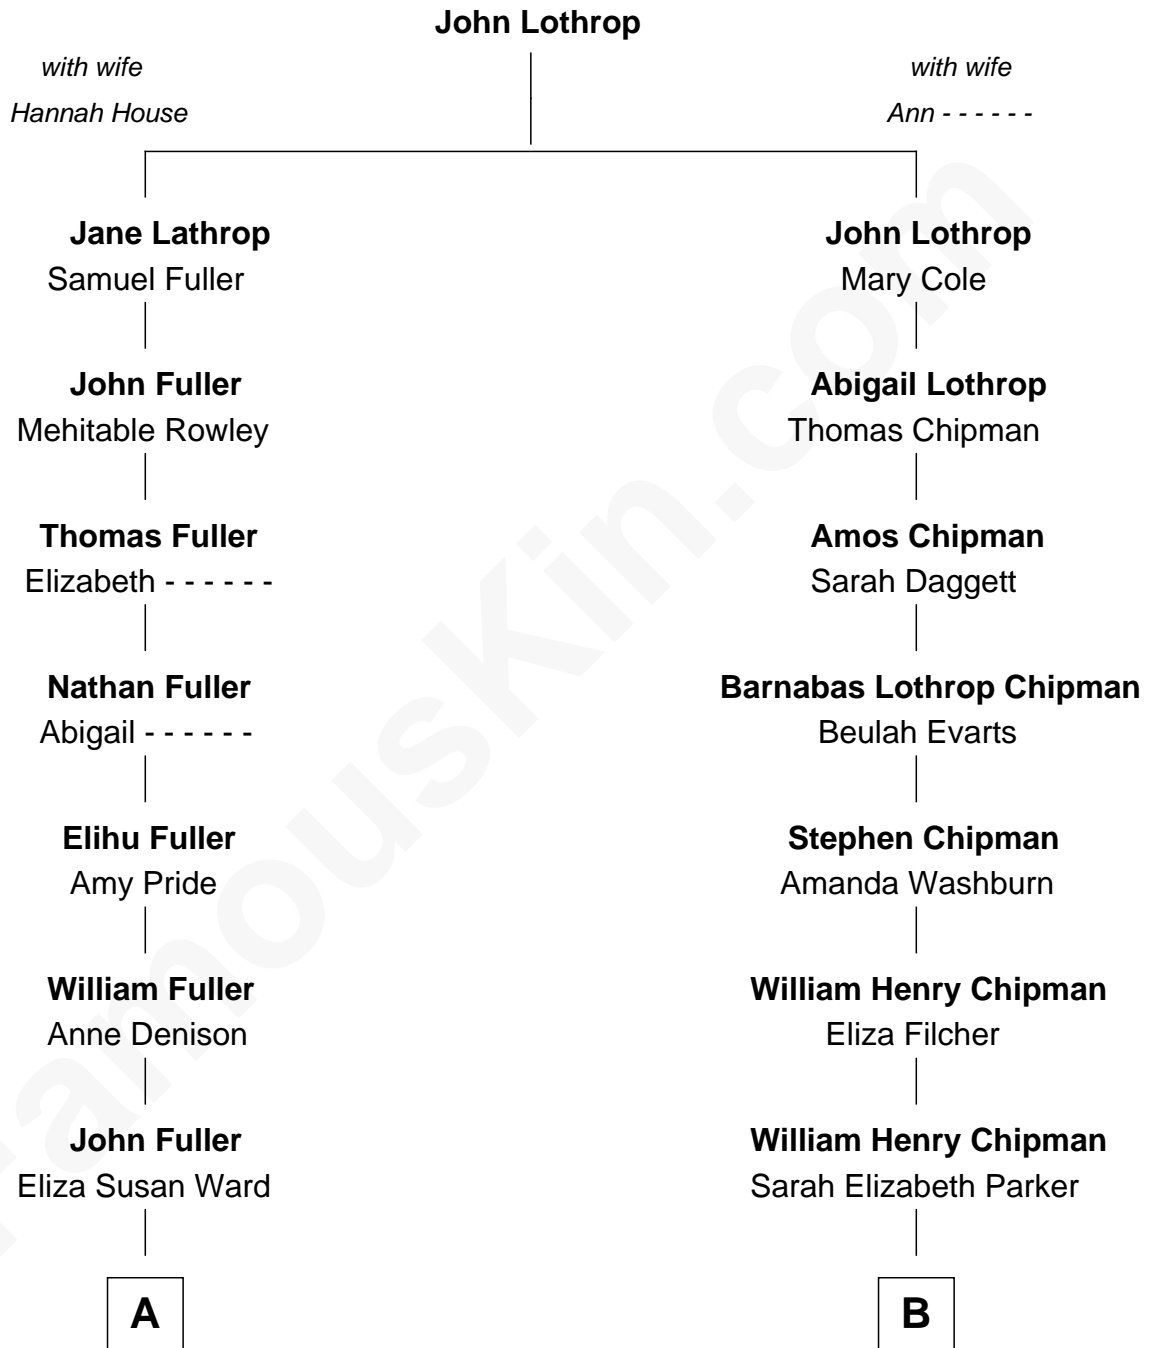

FamousKin.com Relationship Chart of

Alfred Fuller

Founder of the Fuller Brush Co.

8th cousin 1 time removed of

Gary Herbert

17th Governor of Utah

A

Leander Joseph Fuller

Phoebe Jane Collins

Alfred Fuller

Founder of the Fuller Brush Co.

B

Eliza Chipman

James Edward Peters

Paul Richard Peters

Carol Boley

Gary Herbert

17th Governor of Utah

FamousKin.com