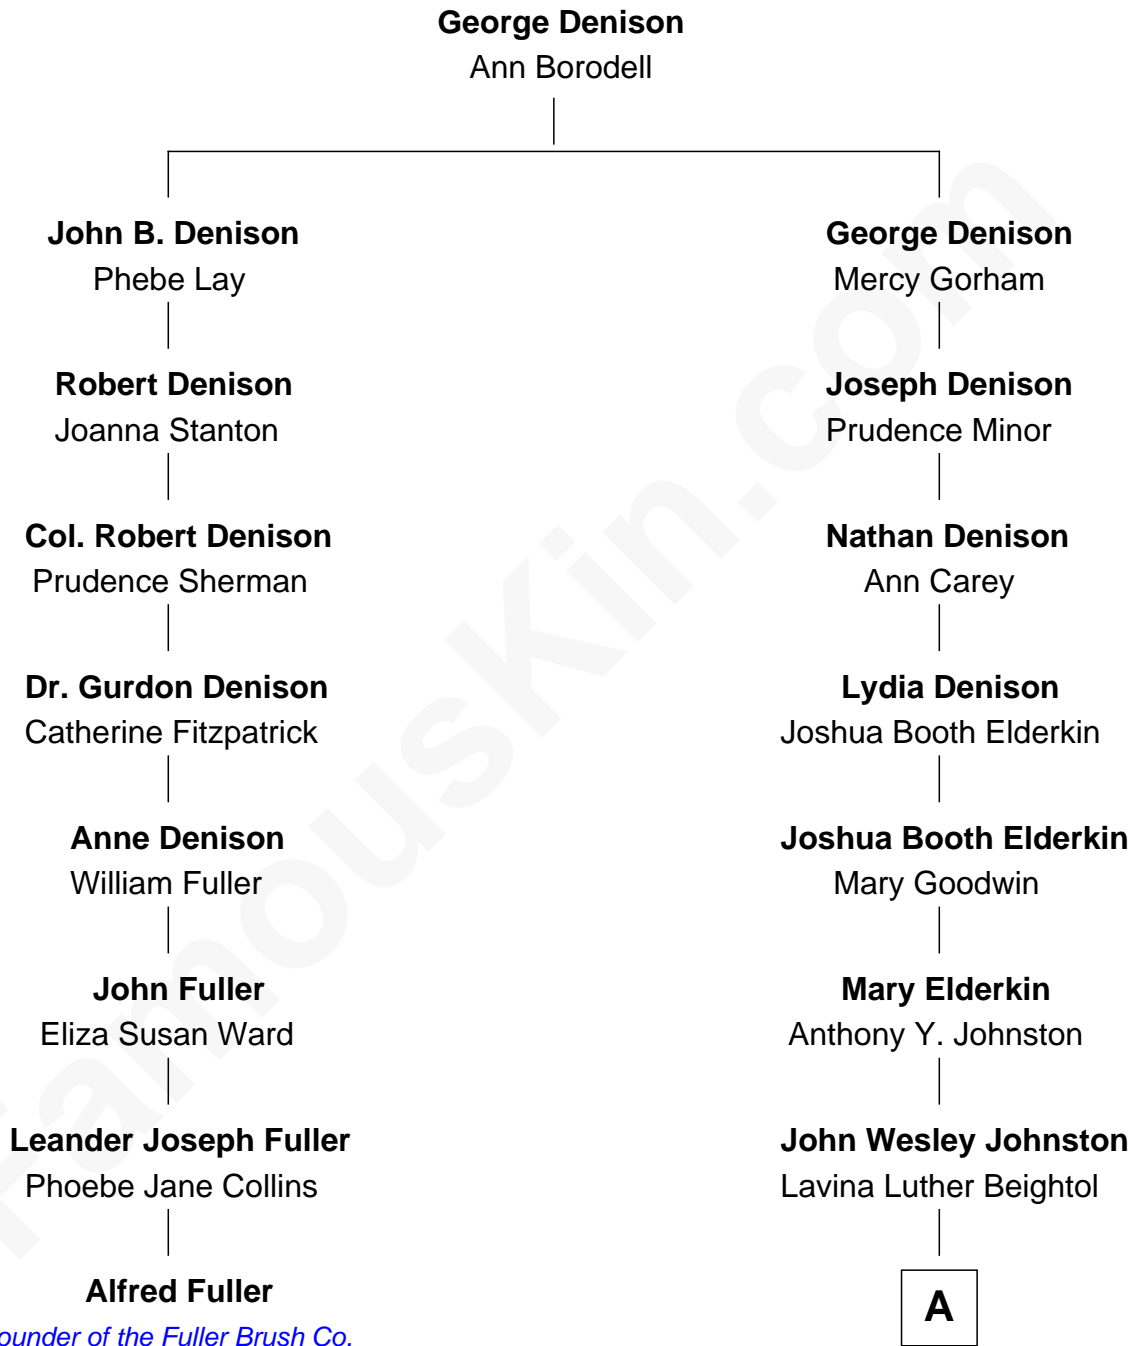

## Relationship Chart of

### Alfred Fuller

*Founder of the Fuller Brush Co.*

7th cousin 3 times removed of

### Dr. Peggy Whitson

*NASA and Axiom Space Astronaut*

A

**Charles Wesley Johnston**

Mabel Anna Garland

**Wanda Pauline Johnston**

Christien O. Walters

**Beth Avalee Walters**