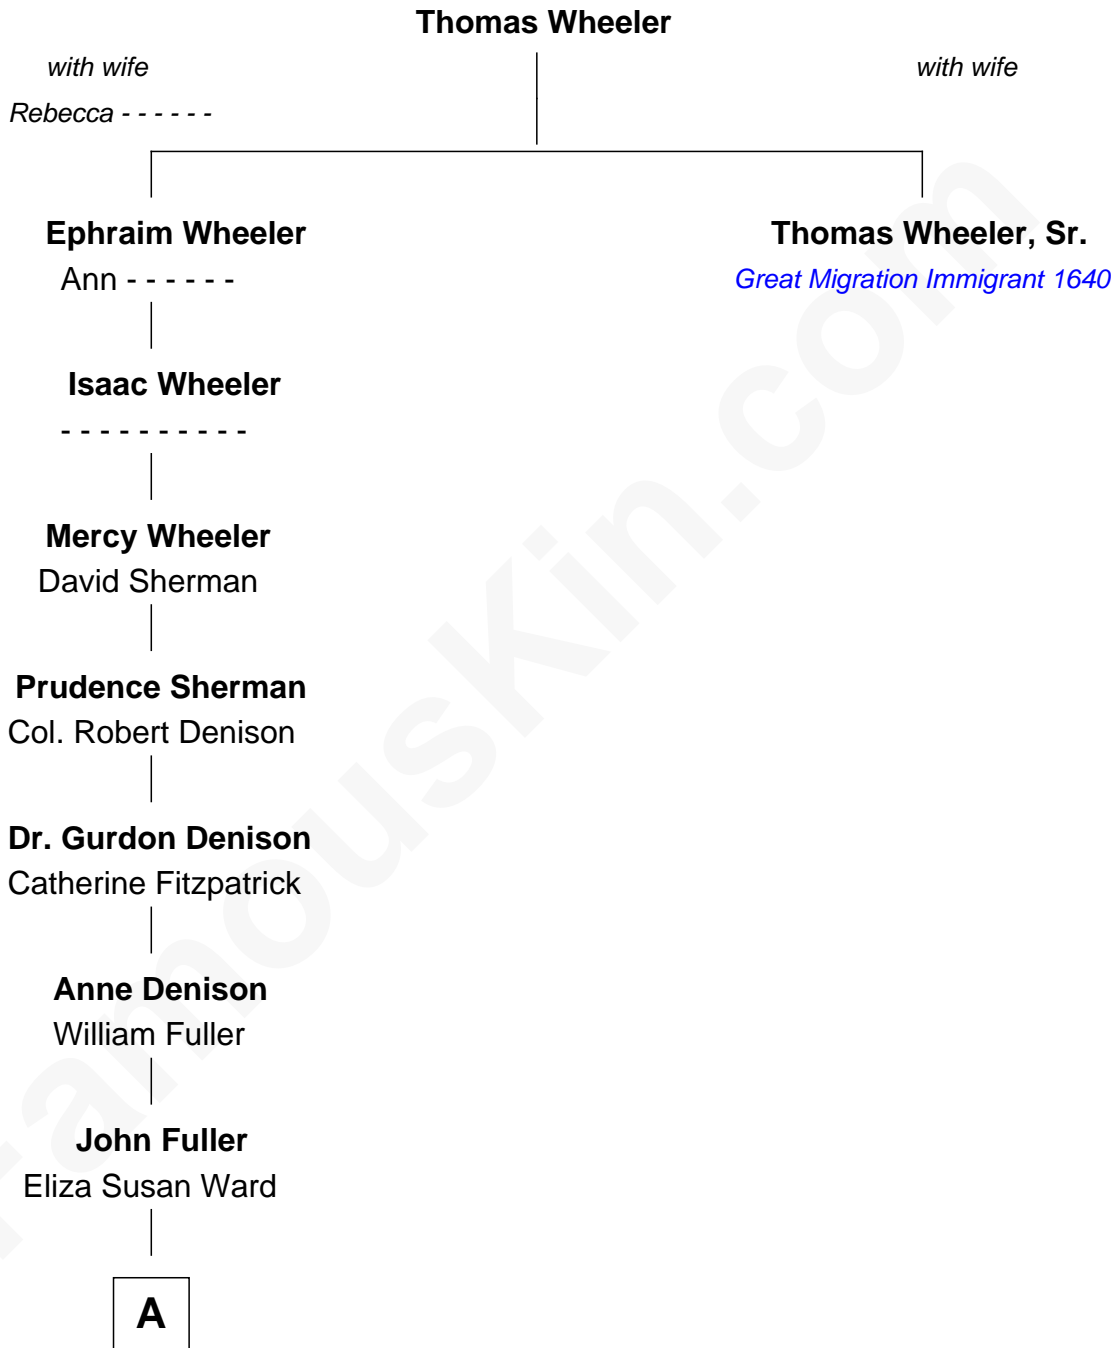

# FamousKin.com Relationship Chart of

**Alfred Fuller**

*Founder of the Fuller Brush Co.*

**6th great-grandnephew of**

**Thomas Wheeler, Sr.**

*(c1591 - 1654) Great Migration Immigrant 1640*

**A**

—  
**Leander Joseph Fuller**

Phoebe Jane Collins

—  
**Alfred Fuller**

*Founder of the Fuller Brush Co.*

FamousKin.com