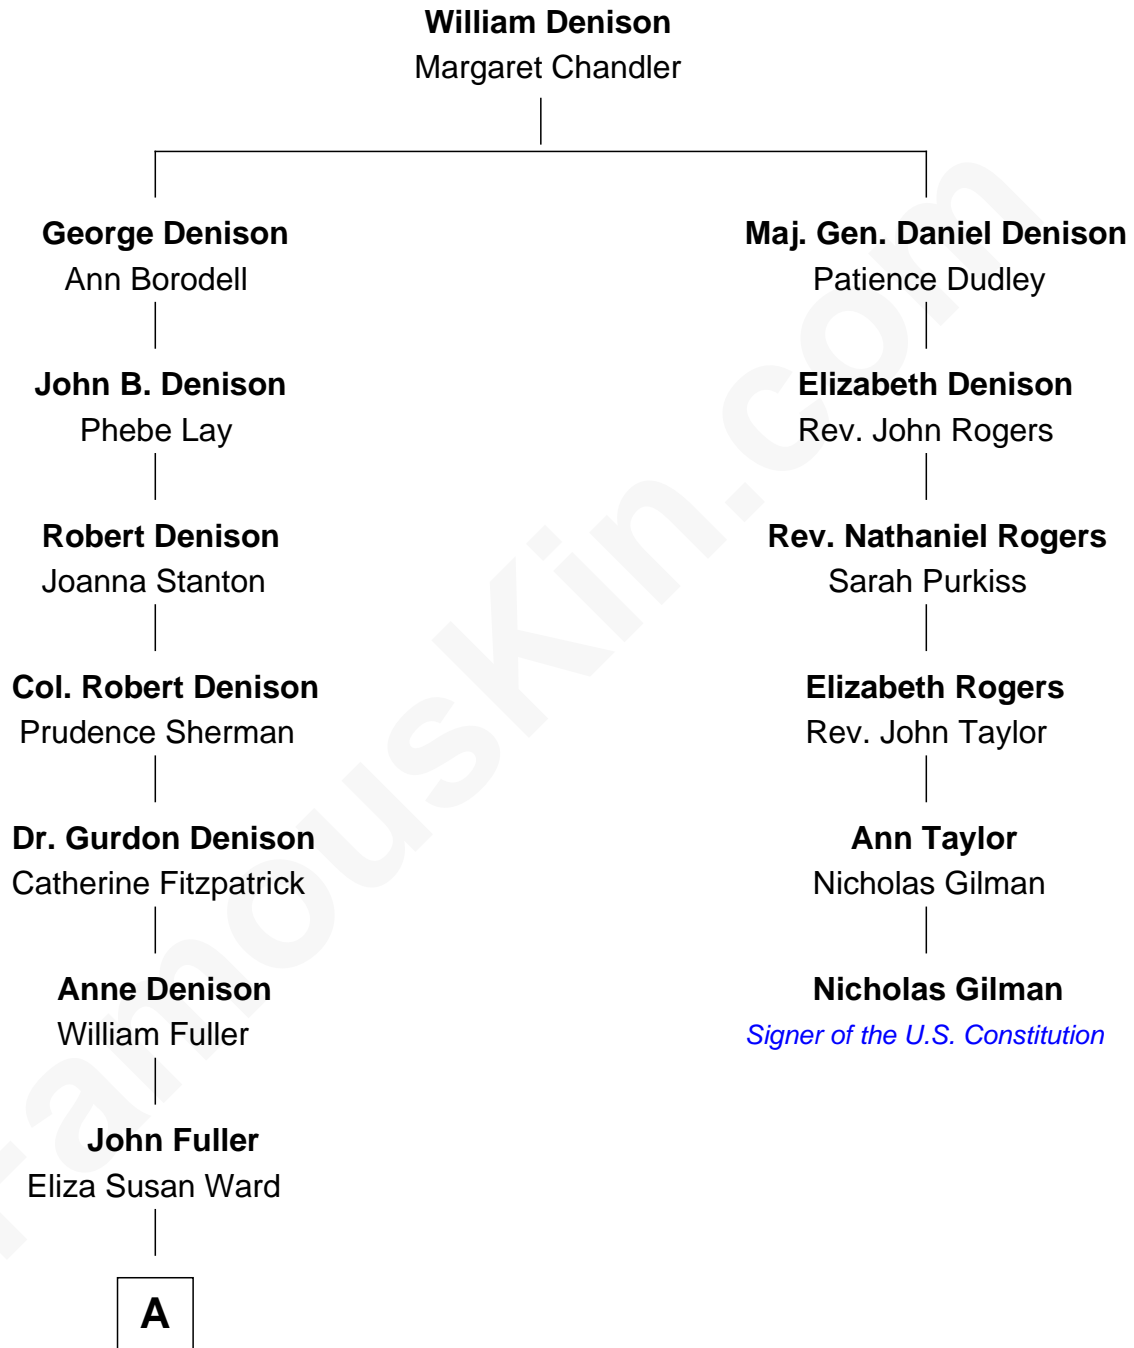

# FamousKin.com Relationship Chart of

**Alfred Fuller**

*Founder of the Fuller Brush Co.*

5th cousin 3 times removed of

**Nicholas Gilman**

*Signer of the U.S. Constitution*

**A**

—  
**Leander Joseph Fuller**

Phoebe Jane Collins

—  
**Alfred Fuller**

*Founder of the Fuller Brush Co.*

FamousKin.com