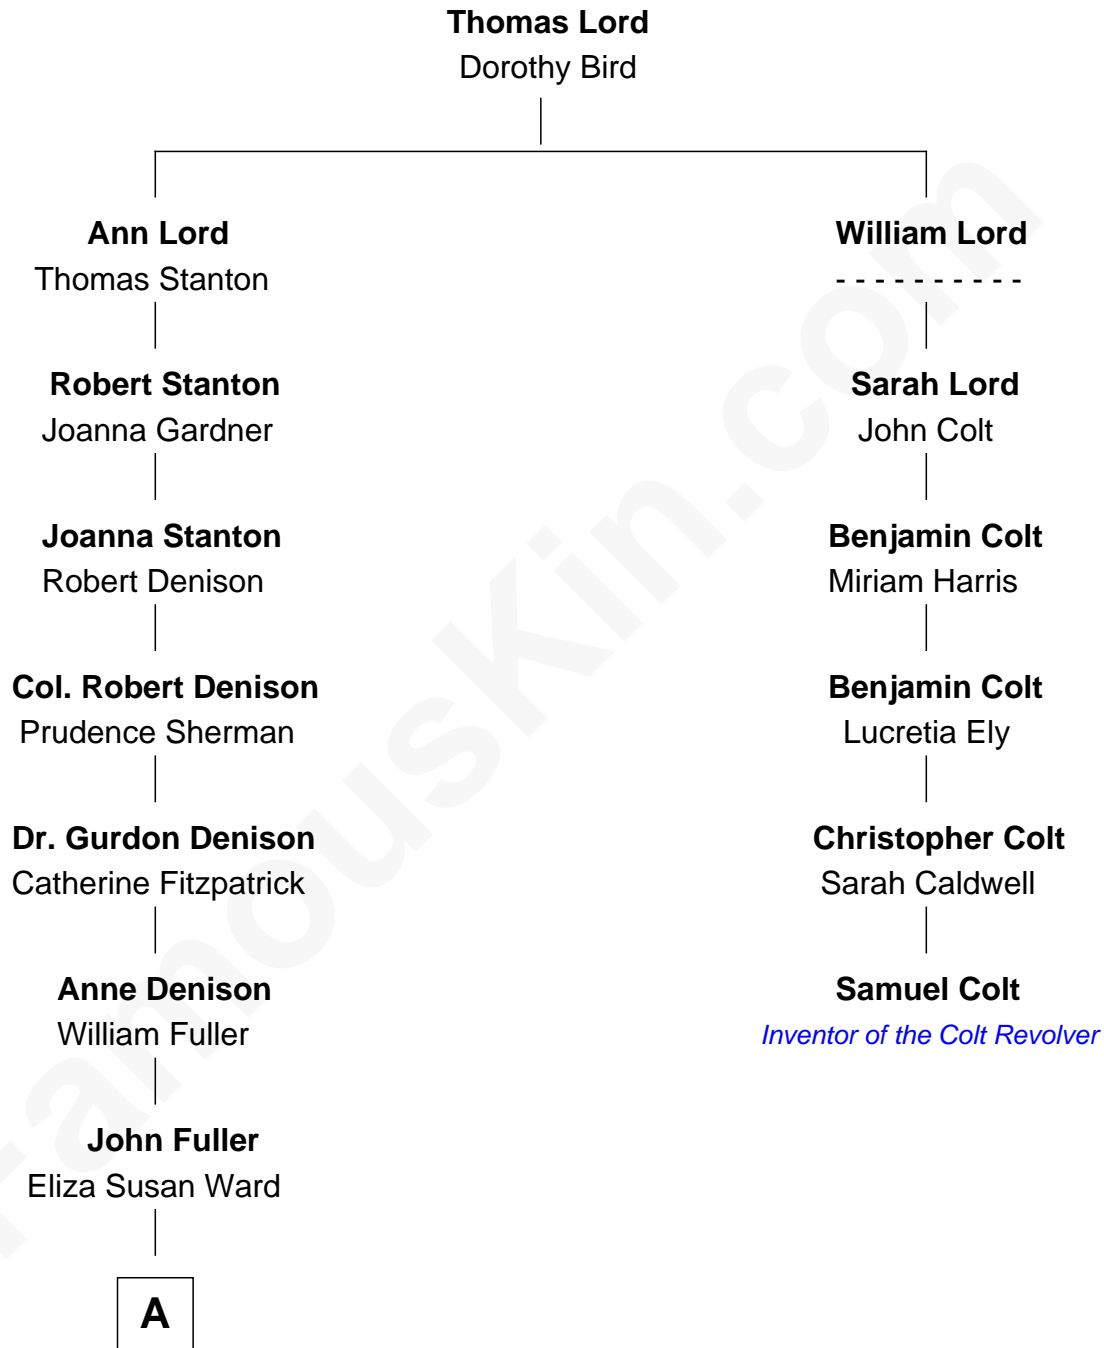

FamousKin.com Relationship Chart of

Alfred Fuller

Founder of the Fuller Brush Co.

5th cousin 3 times removed of

Samuel Colt

Inventor of the Colt Revolver

A

—
Leander Joseph Fuller

Phoebe Jane Collins

—
Alfred Fuller

Founder of the Fuller Brush Co.

FamousKin.com