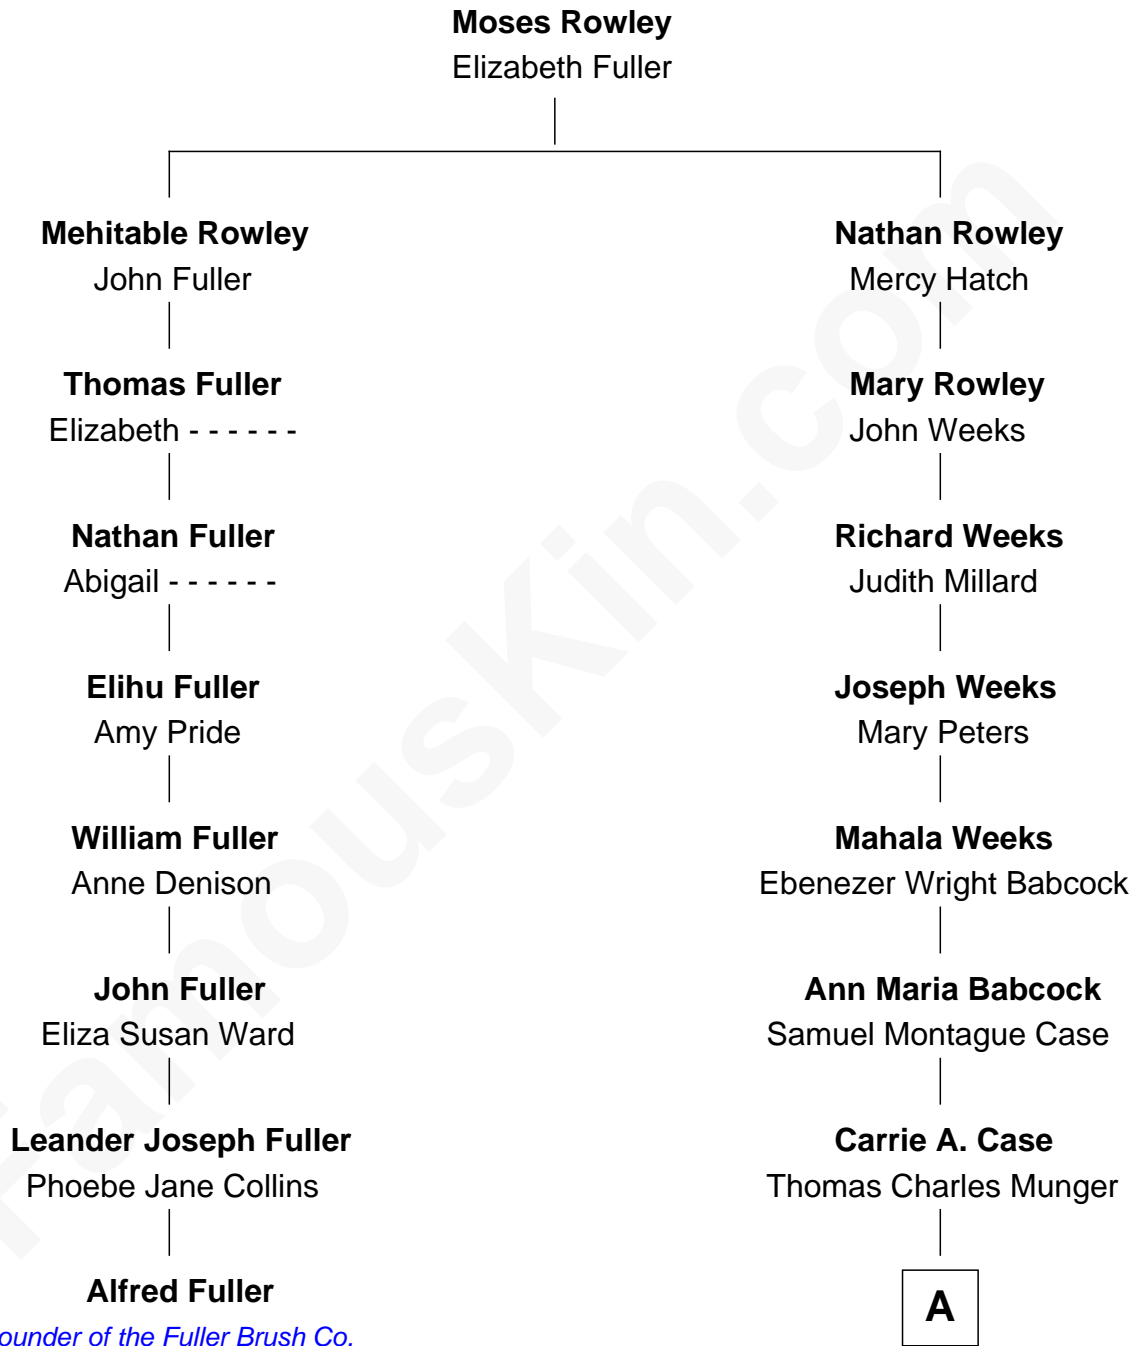

FamousKin.com Relationship Chart of

Alfred Fuller

Founder of the Fuller Brush Co.

7th cousin 1 time removed of

Charlie Munger

Vice-Chairman of Berkshire Hathaway

A

Alfred Case Munger

Florence V. Russell

Charlie Munger

Vice-Chairman of Berkshire Hathaway