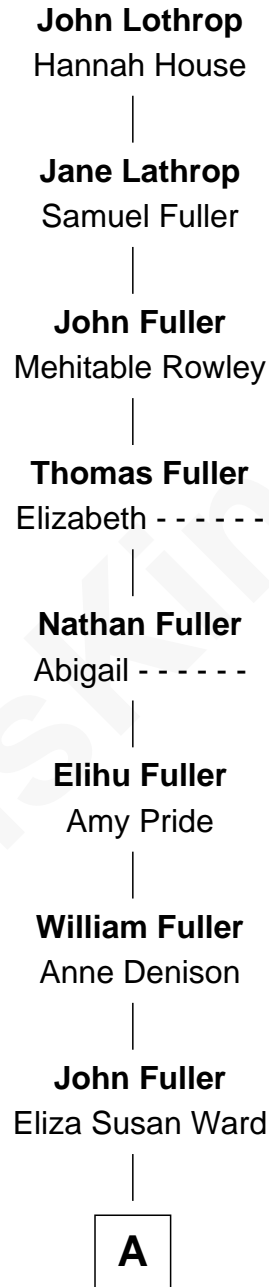

FamousKin.com Relationship Chart of

Alfred Fuller

Founder of the Fuller Brush Co.

7th Great-grandson of

John Lothrop

(c1584 - 1653) Griffin passenger 1634

A

—
Leander Joseph Fuller

Phoebe Jane Collins

—
Alfred Fuller

Founder of the Fuller Brush Co.

FamousKin.com