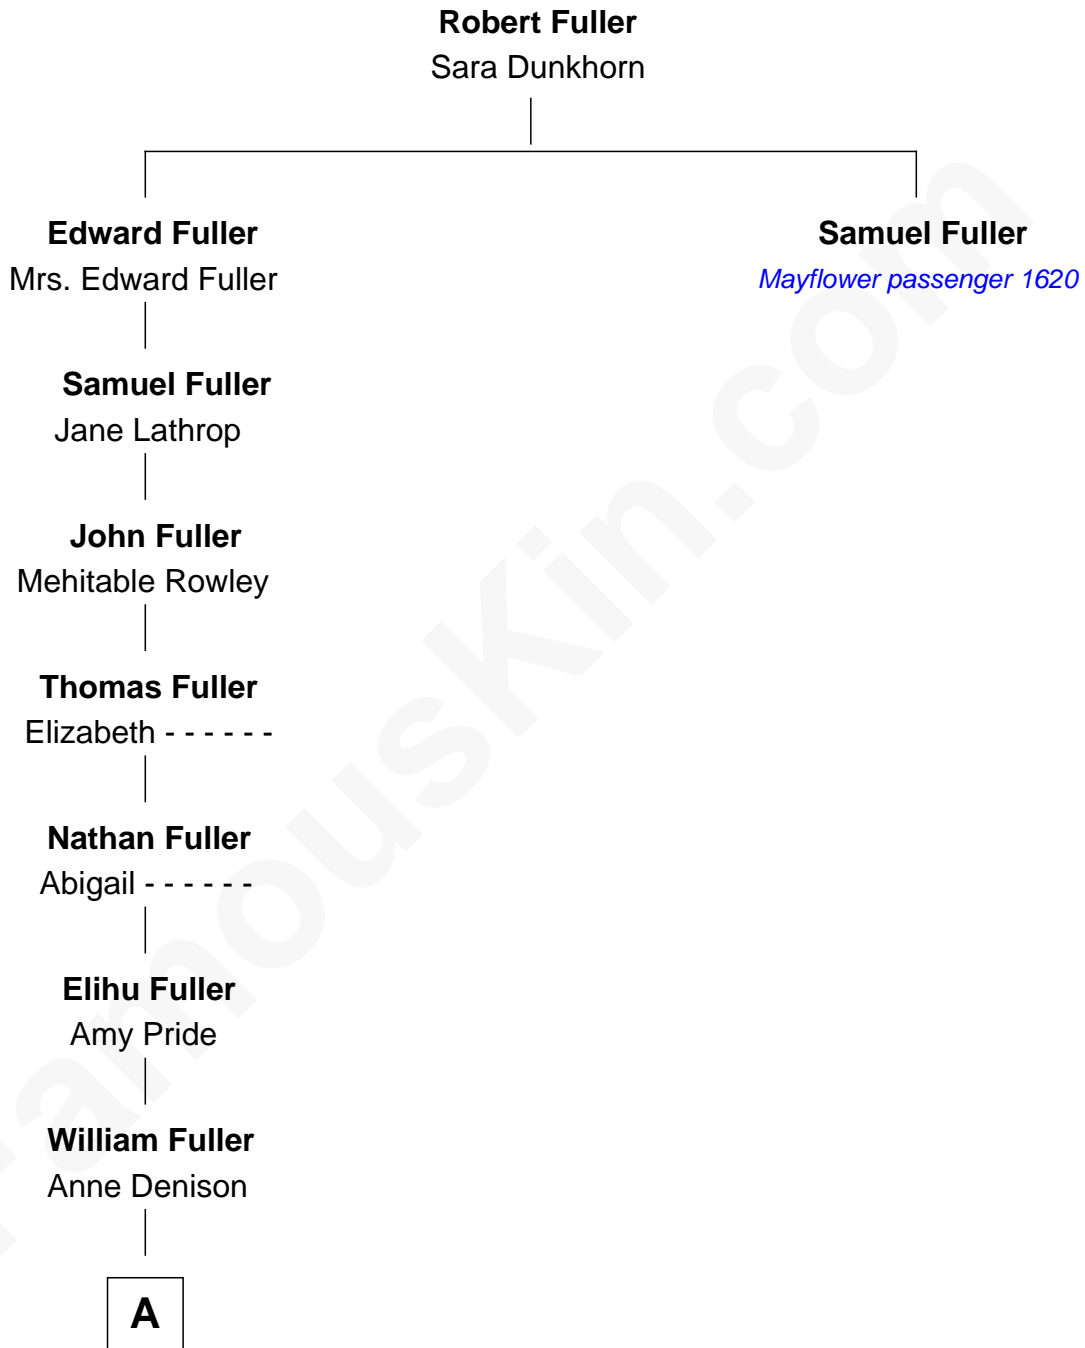

# FamousKin.com Relationship Chart of

**Alfred Fuller**

*Founder of the Fuller Brush Co.*

7th great-grandnephew of

**Samuel Fuller**

*(c1580 - 1633) Mayflower passenger 1620*

**MAYFLOWER**

**A**

—  
**John Fuller**

Eliza Susan Ward

—  
**Leander Joseph Fuller**

Phoebe Jane Collins

—  
**Alfred Fuller**

*Founder of the Fuller Brush Co.*

FamousKin.com