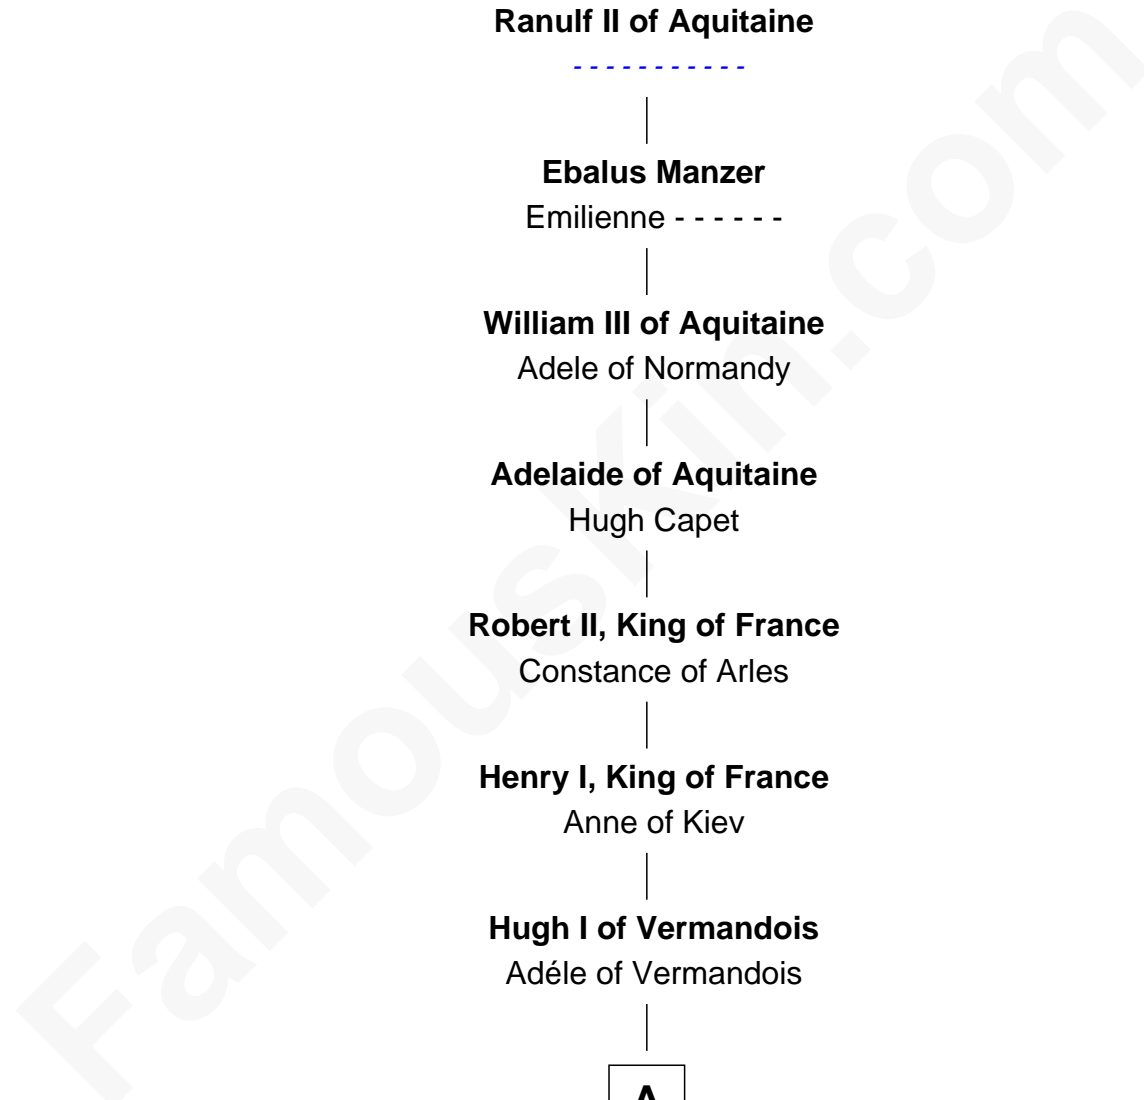

FamousKin.com

Relationship Chart of

Ranulf I of Aquitaine

23rd Great-grandfather of

Edmund Waller
English Poet and Politician

Ranulf I of Aquitaine

Bilichild of Maine

Ranulf II of Aquitaine

Ebalus Manzer

Emilienne - - - - -

William III of Aquitaine

Adele of Normandy

Adelaide of Aquitaine

Hugh Capet

Robert II, King of France

Constance of Arles

Henry I, King of France

Anne of Kiev

Hugh I of Vermandois

Adèle of Vermandois

A

A

Isabel de Vermandois
Sir Robert de Beaumont

Isabel de Beaumont
Gilbert Fitzgilbert de Clare