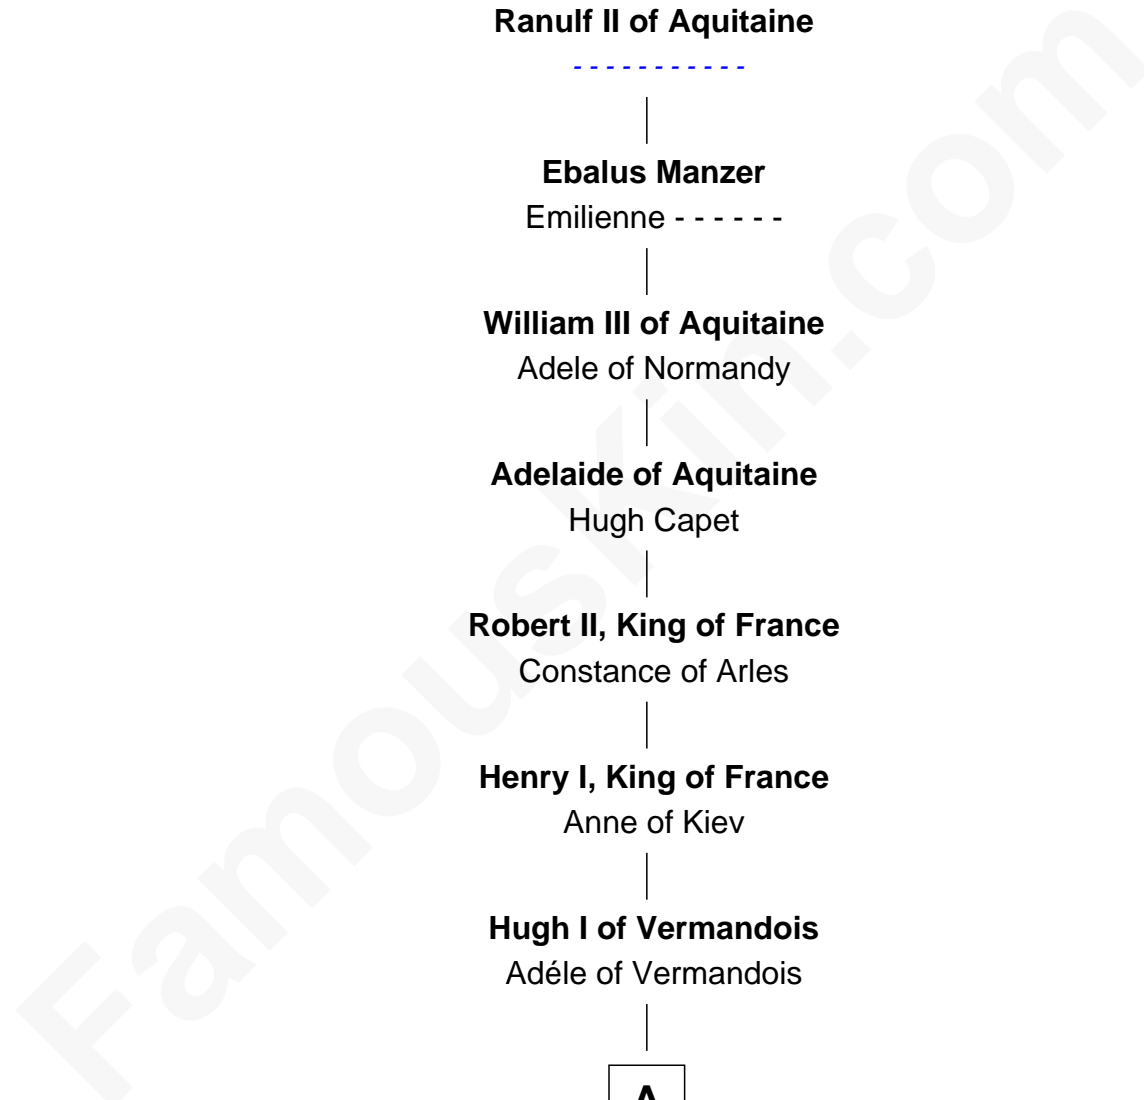

19th Great-grandfather of

Jane Seymour

3rd Wife of King Henry VIII

Ranulf I of Aquitaine

Bilichild of Maine

Ranulf II of Aquitaine

Ebalus Manzer

Emilienne - - - - -

William III of Aquitaine

Adele of Normandy

Adelaide of Aquitaine

Hugh Capet

Robert II, King of France

Constance of Arles

Henry I, King of France

Anne of Kiev

Hugh I of Vermandois

Adèle of Vermandois

A