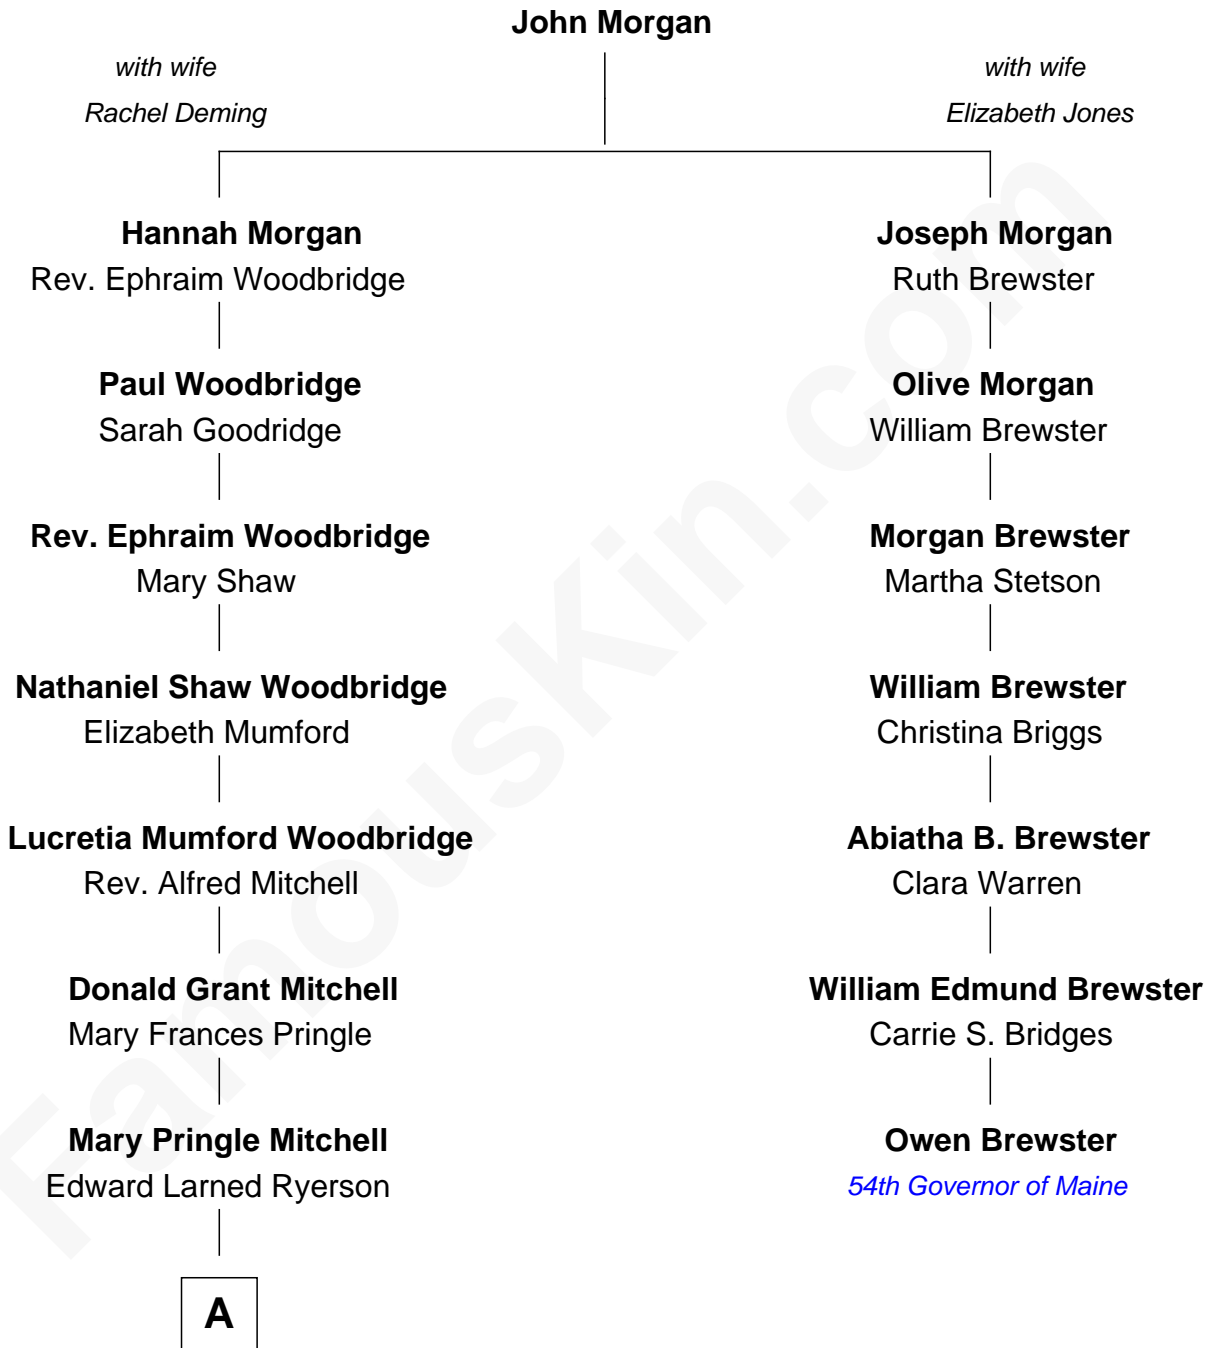

FamousKin.com
Relationship Chart of
Paget Brewster
TV Actress

6th cousin 4 times removed of
Owen Brewster
54th Governor of Maine

A

—
Donald Mitchell Ryerson

Isabelle McGenniss

—
Joan Ryerson

George Washington Wales Brewster

—
Galen Brewster

Hathaway Tew

—
Paget Brewster

TV Actress

FamousKin.com