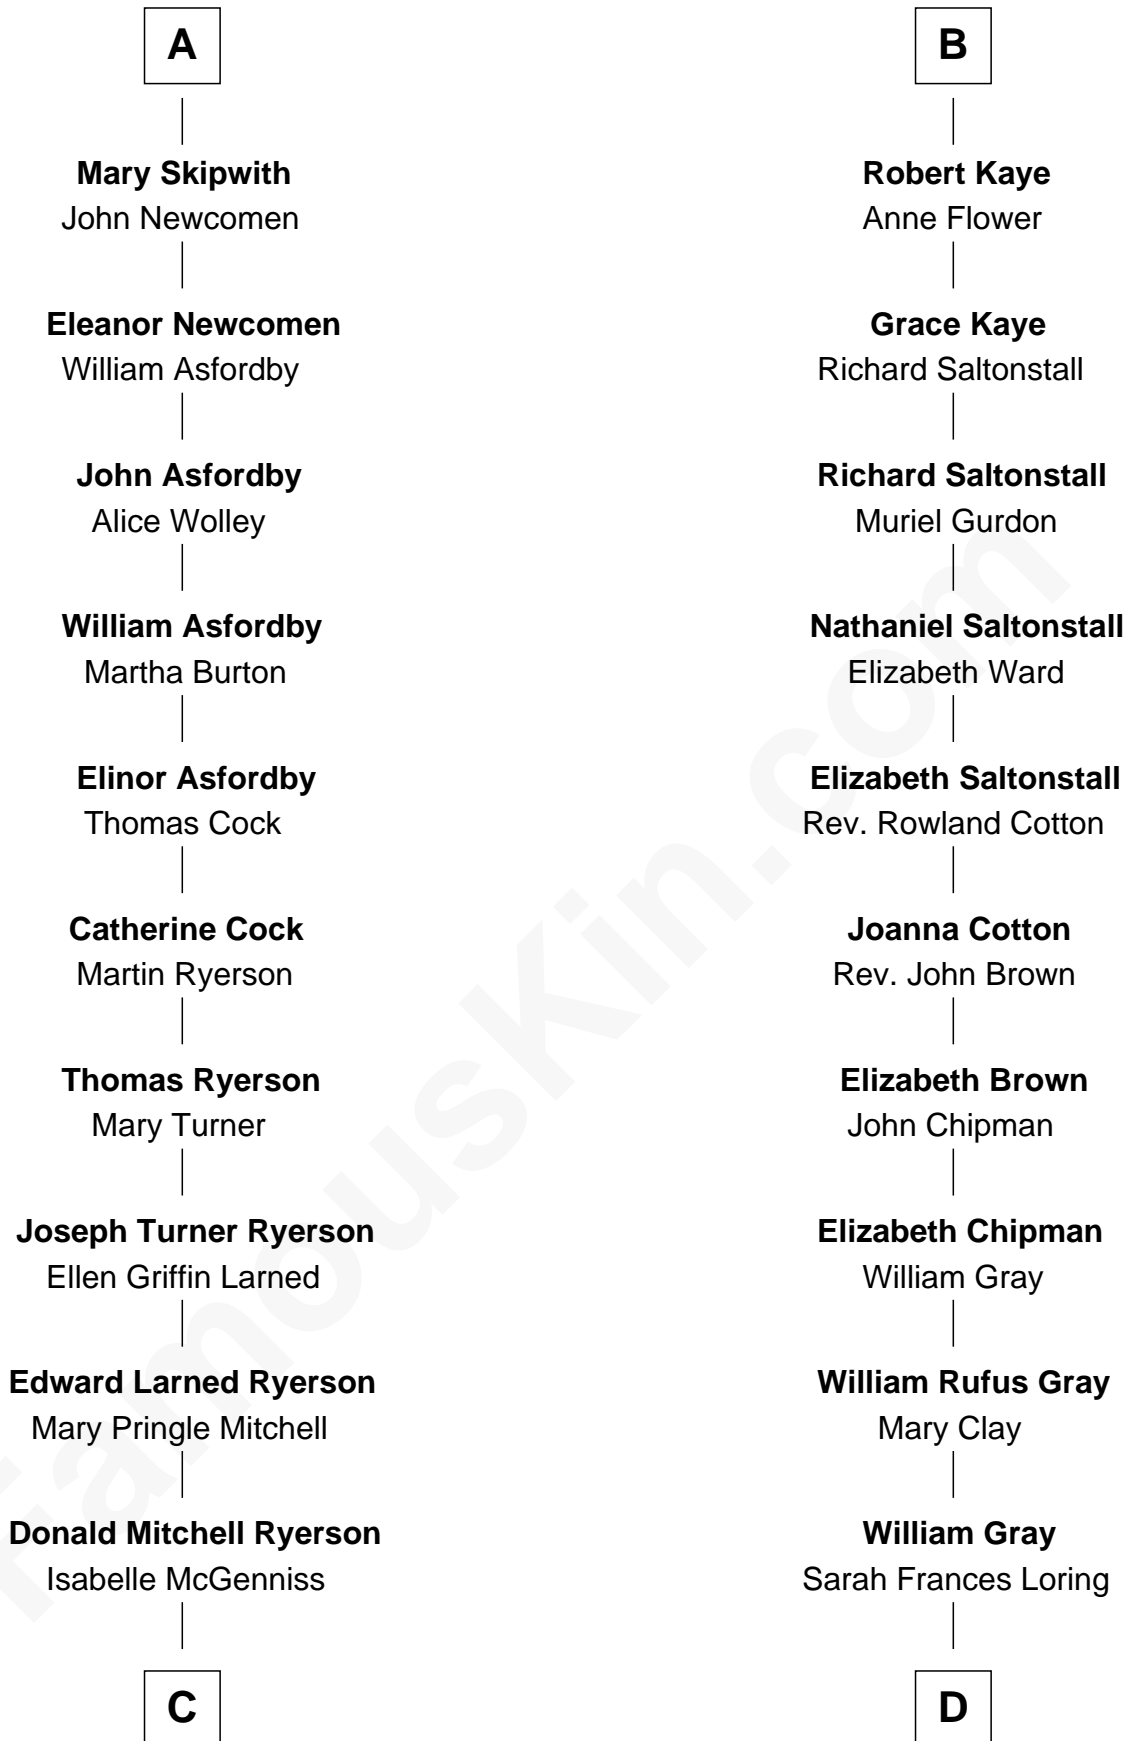

FamousKin.com Relationship Chart of

Paget Brewster

TV Actress

19th cousin 1 time removed of

Story Musgrave

NASA Astronaut

Sir Roger de Clifford

Maud de Beauchamp

Dorothy Gascoigne

Alice Markenfield

Sir Robert Mauleverer

Dorothy Mauleverer

John Kaye

B

C

Joan Ryerson

George Washington Wales Brewster

Galen Brewster

Hathaway Tew

Paget Brewster

TV Actress

D

Edward Gray

Elizabeth Gray Story

Marguerite Gray

John Butler Swann

Marguerite Swann

Percy Musgrave

Story Musgrave

NASA Astronaut