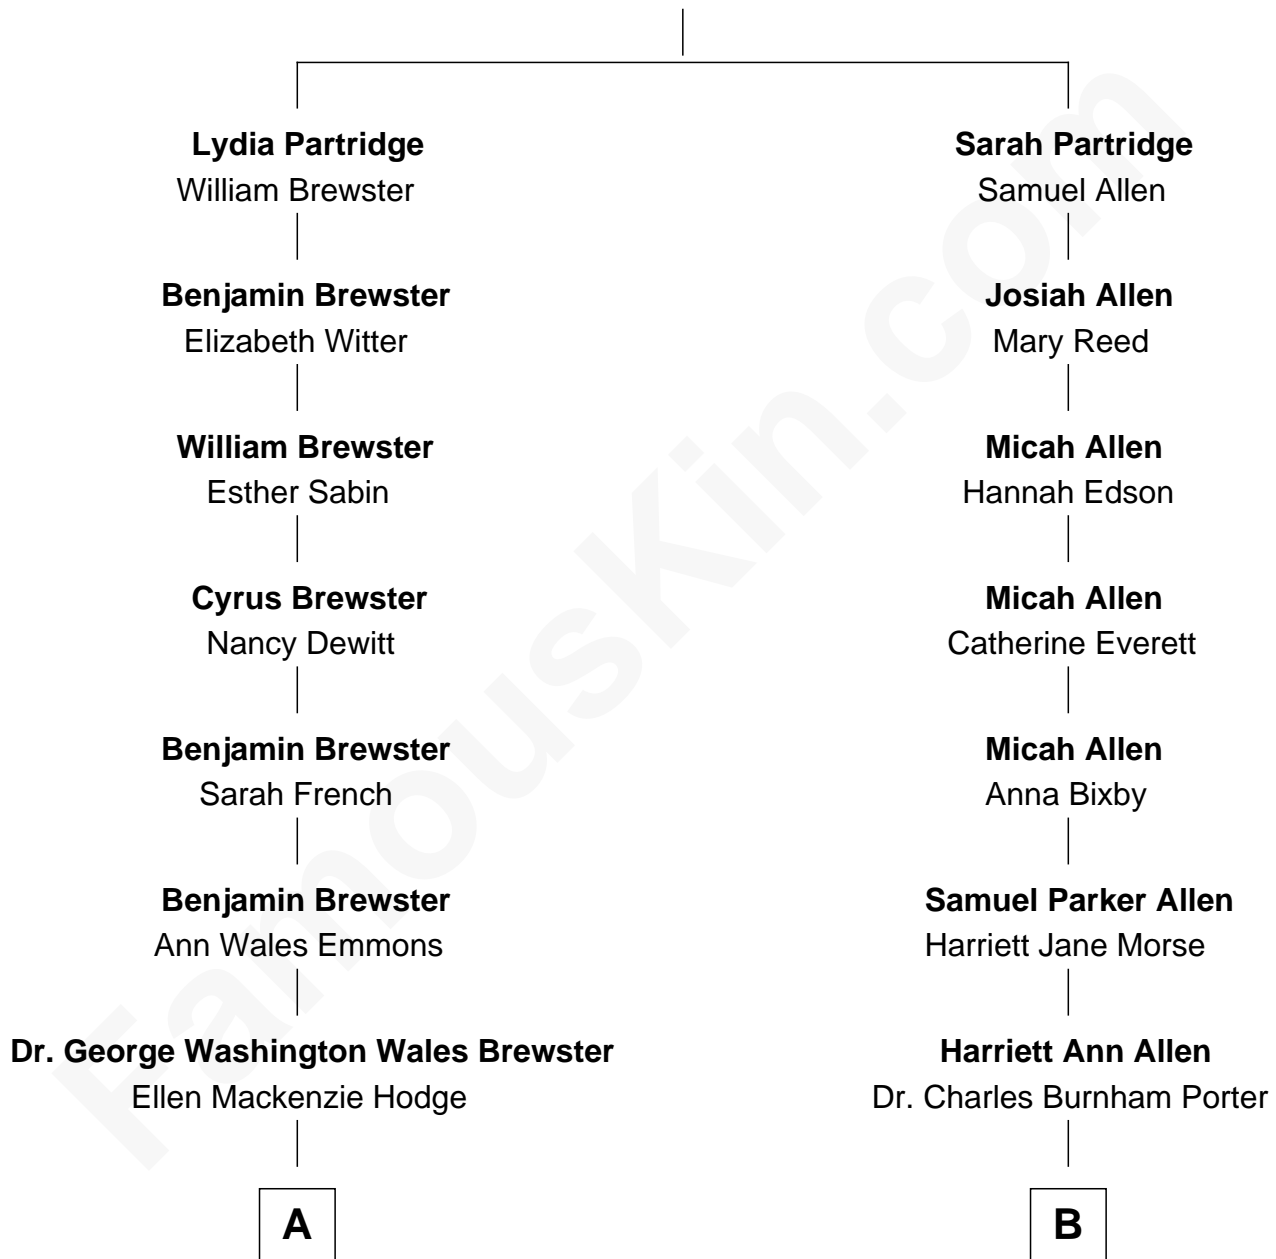

FamousKin.com Relationship Chart of

Paget Brewster

TV Actress

9th cousin of

Story Musgrave

NASA Astronaut

George Partridge

Sarah Tracy

A

George Washington Wales Brewster

Joan Ryerson

Galen Brewster

Hathaway Tew

Paget Brewster

TV Actress

B

Edith Elise Porter

Dr. Percy B. Musgrave

Percy Musgrave

Marguerite Swann

Story Musgrave

NASA Astronaut

FamousKin.com