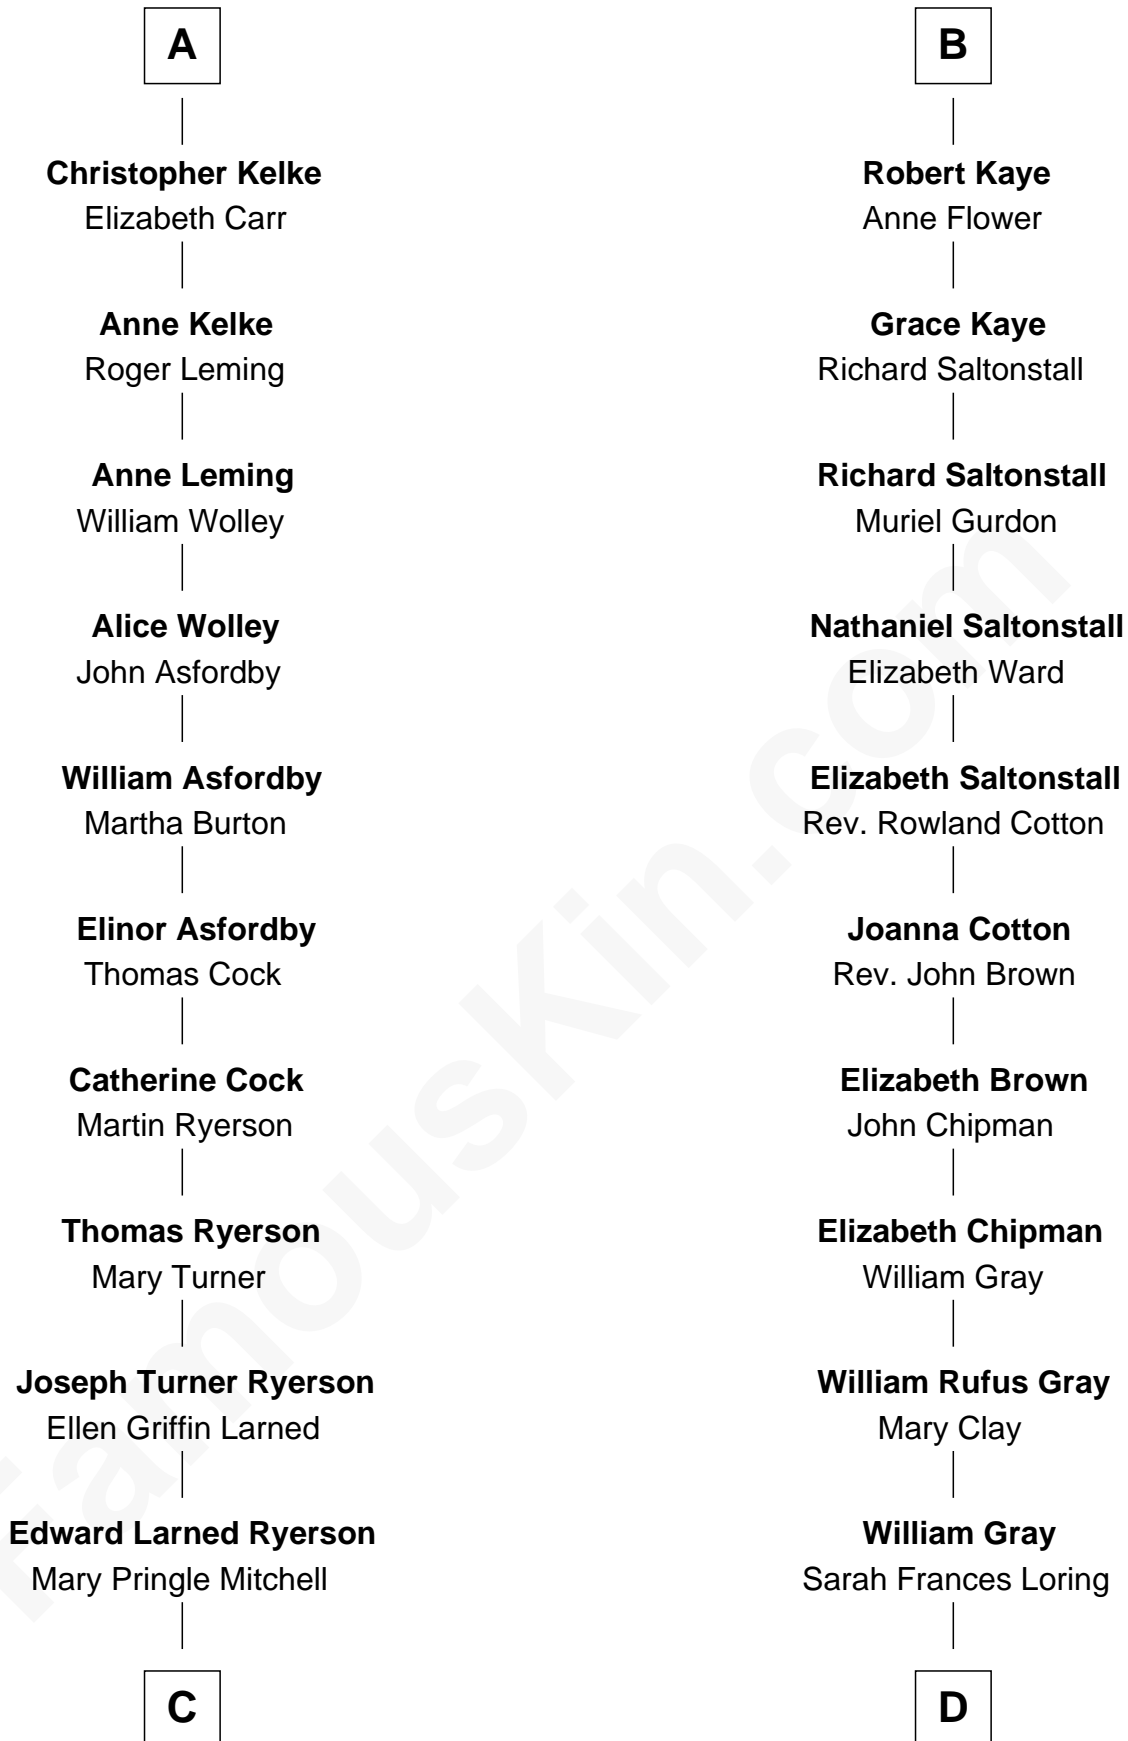

# FamousKin.com Relationship Chart of

**Paget Brewster**

*TV Actress*

20th cousin of

**Story Musgrave**

*NASA Astronaut*

**Edmund Mortimer**  
Philippa Plantagenet

**Elizabeth Mortimer**

**Sir Henry Percy**

Eleanor Neville

**Sir Henry Percy**

Eleanor Poynings

**Margaret Percy**

Sir William Gascoigne

**Dorothy Gascoigne**

Sir Ninian Markenfield

**Alice Markenfield**

Sir Robert Mauleverer

**Dorothy Mauleverer**

John Kaye

**B**

**C**

**Donald Mitchell Ryerson**

Isabelle McGenniss

**Joan Ryerson**

George Washington Wales Brewster

**Galen Brewster**

Hathaway Tew

**Paget Brewster**

*TV Actress*

**D**

**Edward Gray**